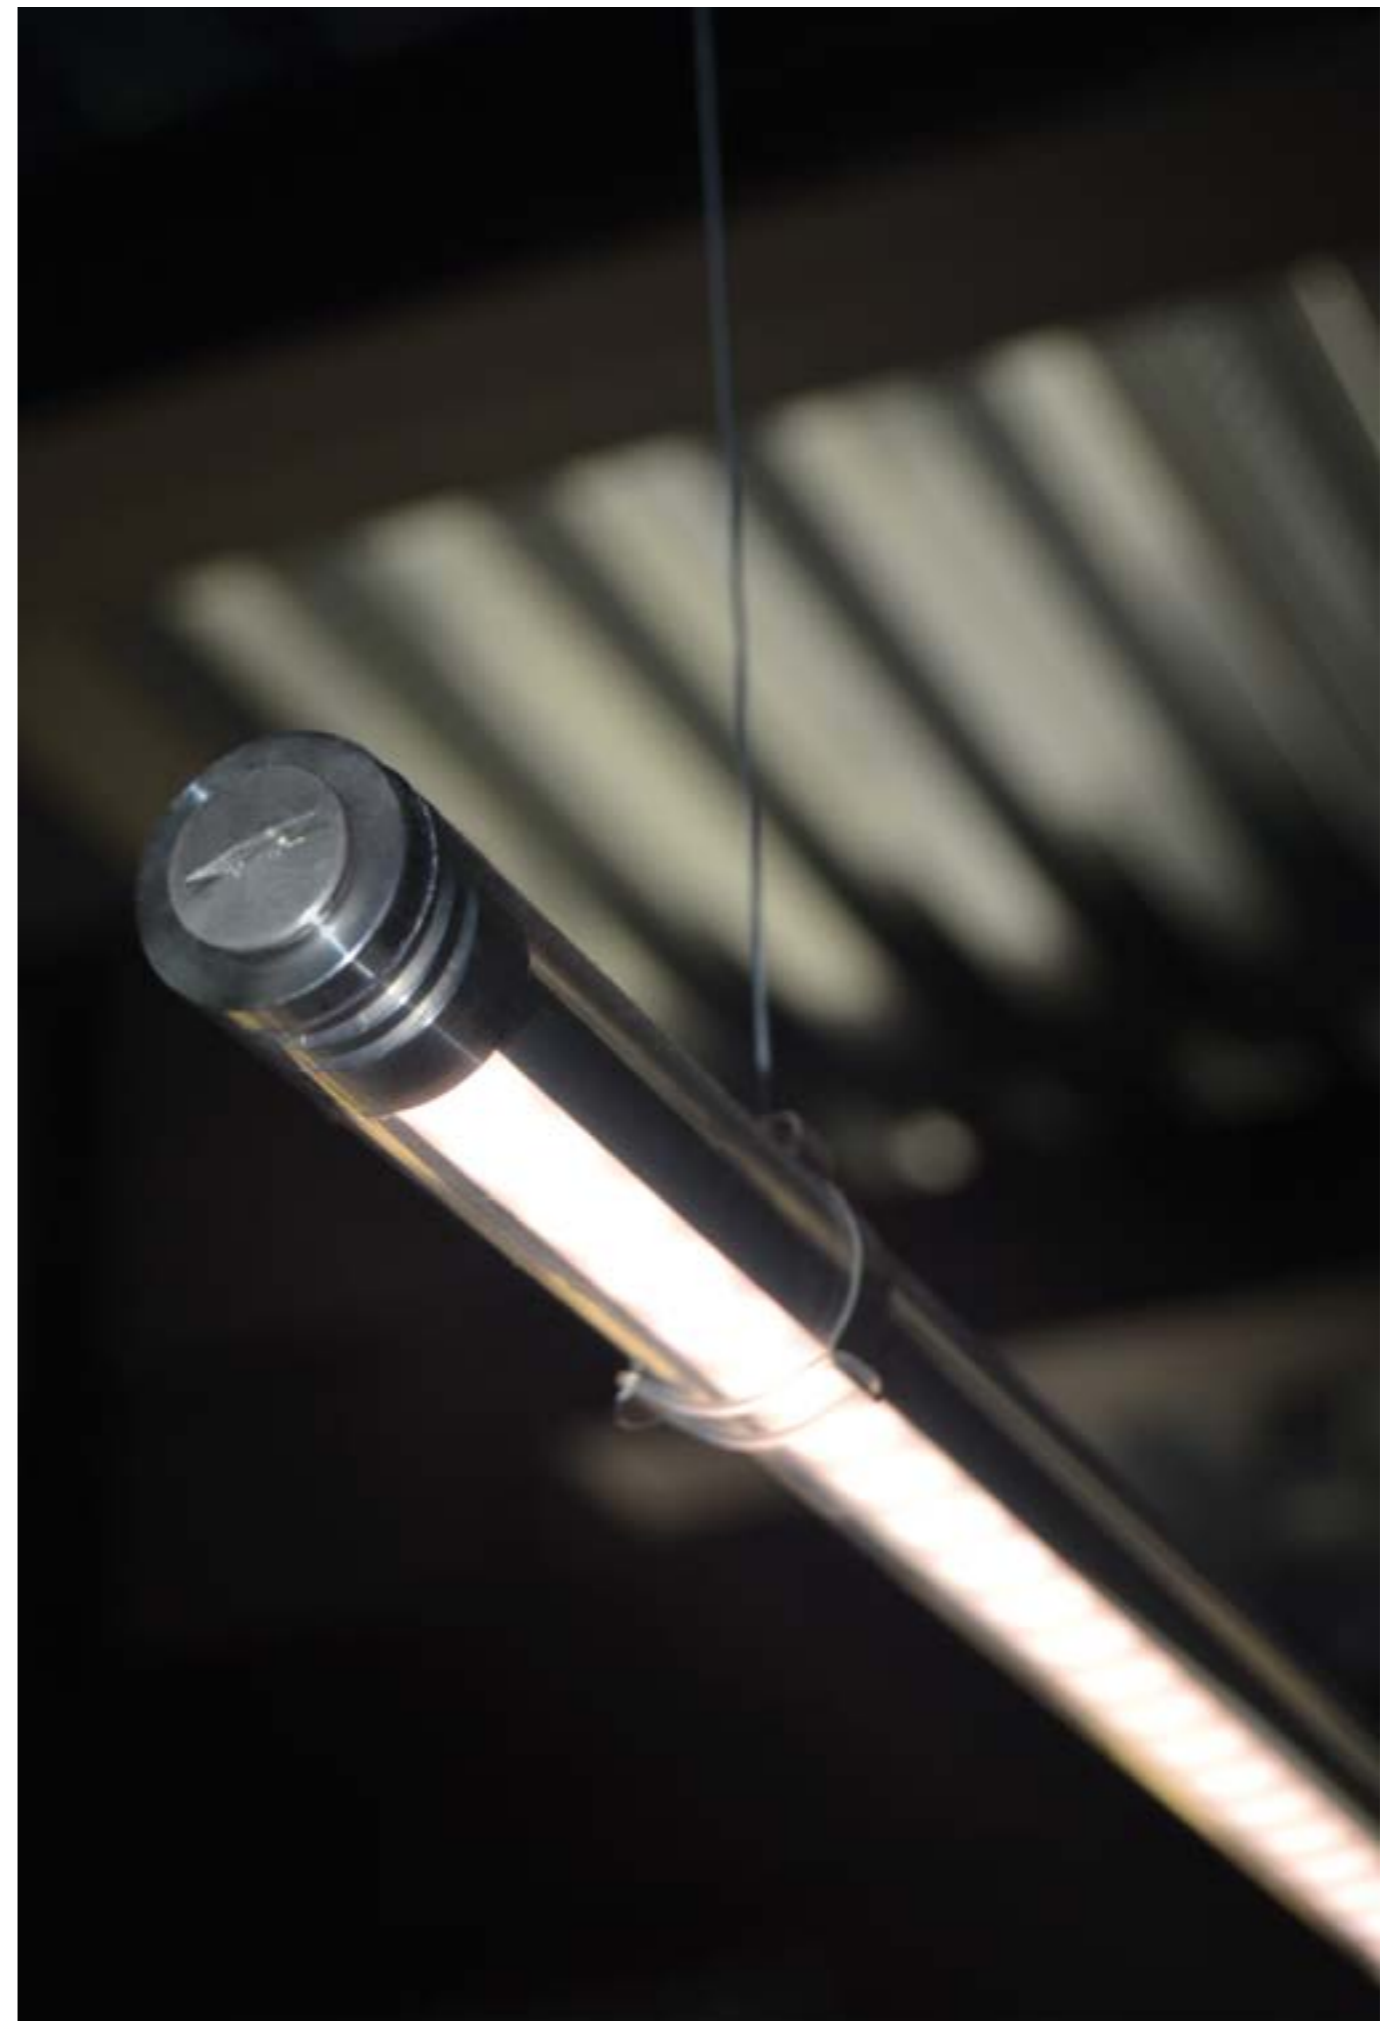

CEILING ROSES FOR SUSPENSION SYSTEM 24V

WANDA system

Ceiling rose with **30W** driver

50/60Hz 220-230V

0990/30

0,50Kg

.01	White	☐
.02	Black	☒
.23	Satin Aluminium	☐

Ceiling rose with **60W** driver

50/60Hz 220-230V

0993/60

0,60Kg

.01	White	☐
.02	Black with white base	☒
/P	DIMMER	
/V	DIMMER	
/D	DIMMER	

Ceiling rose with **60W** driver

50/60Hz 220-230V

0990/60

0,60Kg

.01	White	☐	
.02	Black	☒	
.85	Painted Silver	☐	
.86	Painted Gold	☐	
.87	Painted Copper	☐	
.88	Painted Bronze	☐	
/P	DIMMER		MAX 60W
/V	DIMMER		MAX 60W
/D	DIMMER		MAX 60W

Ceiling rose with **100W** driver

50/60Hz 220-230V

0990/100

1,30Kg

.01	White	☐	
.02	Black	☒	
.85	Painted Silver	☐	
.86	Painted Gold	☐	
.87	Painted Copper	☐	
.88	Painted Bronze	☐	
/P	DIMMER		MAX 100W
/V	DIMMER		MAX 100W
/D	DIMMER		MAX 100W
/T	DIMMER		MAX 100W

Ceiling rose with **150W** driver

50/60Hz 220-230V

0990/150

1,30Kg

.01	White	☐	
.02	Black	☒	
.85	Painted Silver	☐	
.86	Painted Gold	☐	
.87	Painted Copper	☐	
.88	Painted Bronze	☐	
/P	DIMMER		MAX 150W
/V	DIMMER		MAX 150W
/D	DIMMER		MAX 150W
/T	DIMMER		MAX 150W

Ceiling rose with **200W** driver

50/60Hz 220-230V

0990/200

2,30 kg

.01	White	☐	
.02	Black	☒	
.85	Painted Silver	☐	
.86	Painted Gold	☐	
.87	Painted Copper	☐	
.88	Painted Bronze	☐	
/P	DIMMER		MAX 2x100W
/V	DIMMER		MAX 2x100W
/D	DIMMER		MAX 2x100W
/T	DIMMER		MAX 2x100W