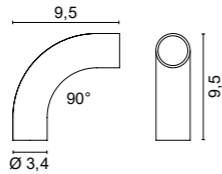

7500 90° expanding bend

.01	White	
.02	Black	
.06	Green	
.33	Stainless Steel AISI 316L	
.34	Painted Corten	

7501 T Joint expanding bend

.01	White	
.02	Black	
.06	Green	
.33	Stainless Steel AISI 316L	
.34	Painted Corten	