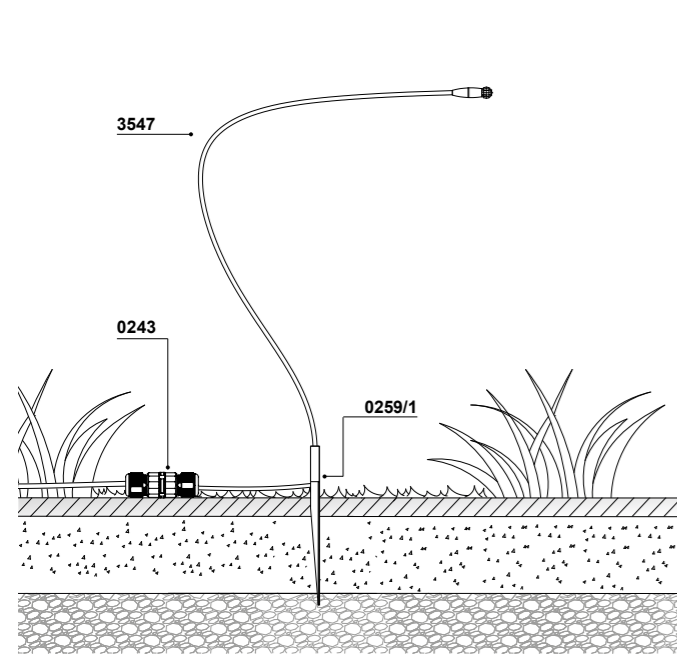

EXAMPLES OF MULTIPLE CONFIGURATION