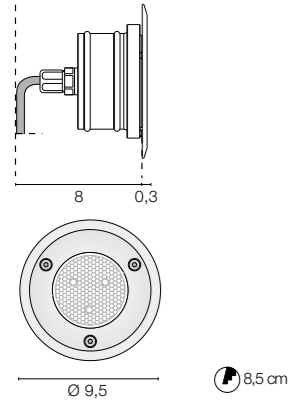

TRIS

6371 0,40 Kg

.33 Stainless Steel AISI 316L

/W	4000K	max 3x1,5W 500mA	663lm
/WW	3000K	max 3x1,5W 500mA	630lm
/XW	2700K	max 3x1,5W 500mA	597lm

FINISHES CODES

.33 Stainless Steel
AISI 316L