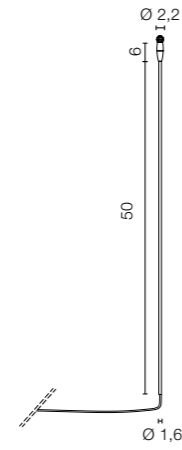

TRILLI

3547 0,15 Kg

.38	Shiny Copper	
/W	4000K LED 1W 350mA	129lm
/WW	3000K LED 1W 350mA	117lm
/XW	2700K LED 1W 350mA	110lm

Moldable and adjustable

3549 0,40 Kg

.38	Shiny Copper	
/W	4000K LED 1W 350mA	129lm
/WW	3000K LED 1W 350mA	117lm
/XW	2700K LED 1W 350mA	110lm

Moldable and adjustable

3548 0,25 Kg

.38	Shiny Copper	
/W	4000K LED 1W 350mA	129lm
/WW	3000K LED 1W 350mA	117lm
/XW	2700K LED 1W 350mA	110lm

Moldable and adjustable

FINISHES CODES