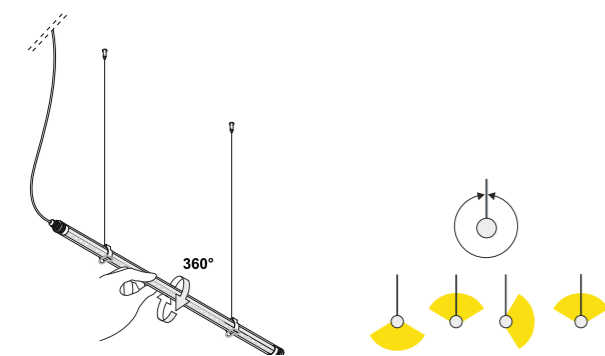

Suspension fixing kit supplied with the lamp

1644.33 1,53 Kg

.33 Stainless Steel AISI 316L

/W	4000K	LED 24V 25,5W	3128lm
/WW	3000K	LED 24V 25,5W	2805lm
/XW	2700K	LED 24V 25,5W	2652lm

Suspension fixing kit supplied with the lamp