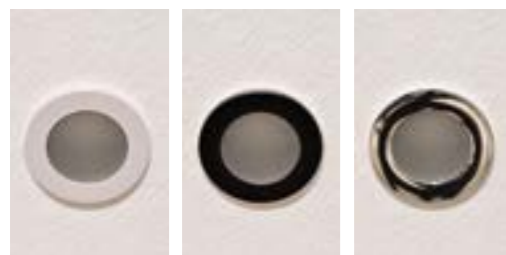

FINISHES CODES

.01 White   **.02** Black   **.31** Chromed