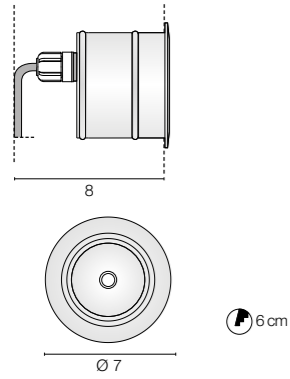

ZEPPELIN MAXI COB

6397.33/ 0,40 Kg

.33	Stainless Steel AISI 316L					
/W	4000K	/15	/28	/60	LED 8,7W 17,5V 500mA	1223lm
/WW	3000K	/15	/28	/60	LED 8,7W 17,5V 500mA	1156lm
/XW	2700K	/15	/28	/60	LED 8,7W 17,5V 500mA	1106lm