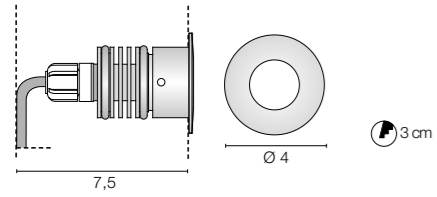

ZEPPELIN

6348.33/ 0,08 Kg

.33 Stainless Steel AISI 316L

/W	4000K	max LED 1,5W 500mA	180lm
/WW	3000K	max LED 1,5W 500mA	162lm
/XW	2700K	max LED 1,5W 500mA	153lm