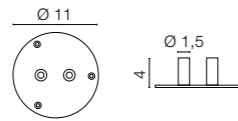

0259/1 Stake for temporary installation on field

0243 IP connector on cable

0246/R Draining formwork with plate

0252/1 Installation base for 1 art. Trilli

0252/2 Installation base for 2 art. Trilli

0252/3 Installation base for 3 art. Trilli