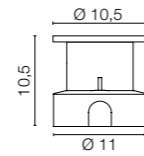

TRILLI

ACCESSORIES

DRIVERS

ON/OFF

Cod.	0031/IP 350mA	0125 350m	0128 350mA
3547	1-12	1-6	1-12
3548	1-12	1-6	1-12
3549	1-12	1-6	1-12

DIMMABLE

Cod.	141/DIM PUSH - 1...10V	0141/DALI DIM DALI	0145 DIM	0145/DALI DIM - DALI	0733/DIM PHASE CUT
3547	4-14	5-14	1-21	1-21	1
3548	4-14	5-14	1-21	1-21	1
3549	4-14	5-14	1-21	1-21	1

Only serial connection