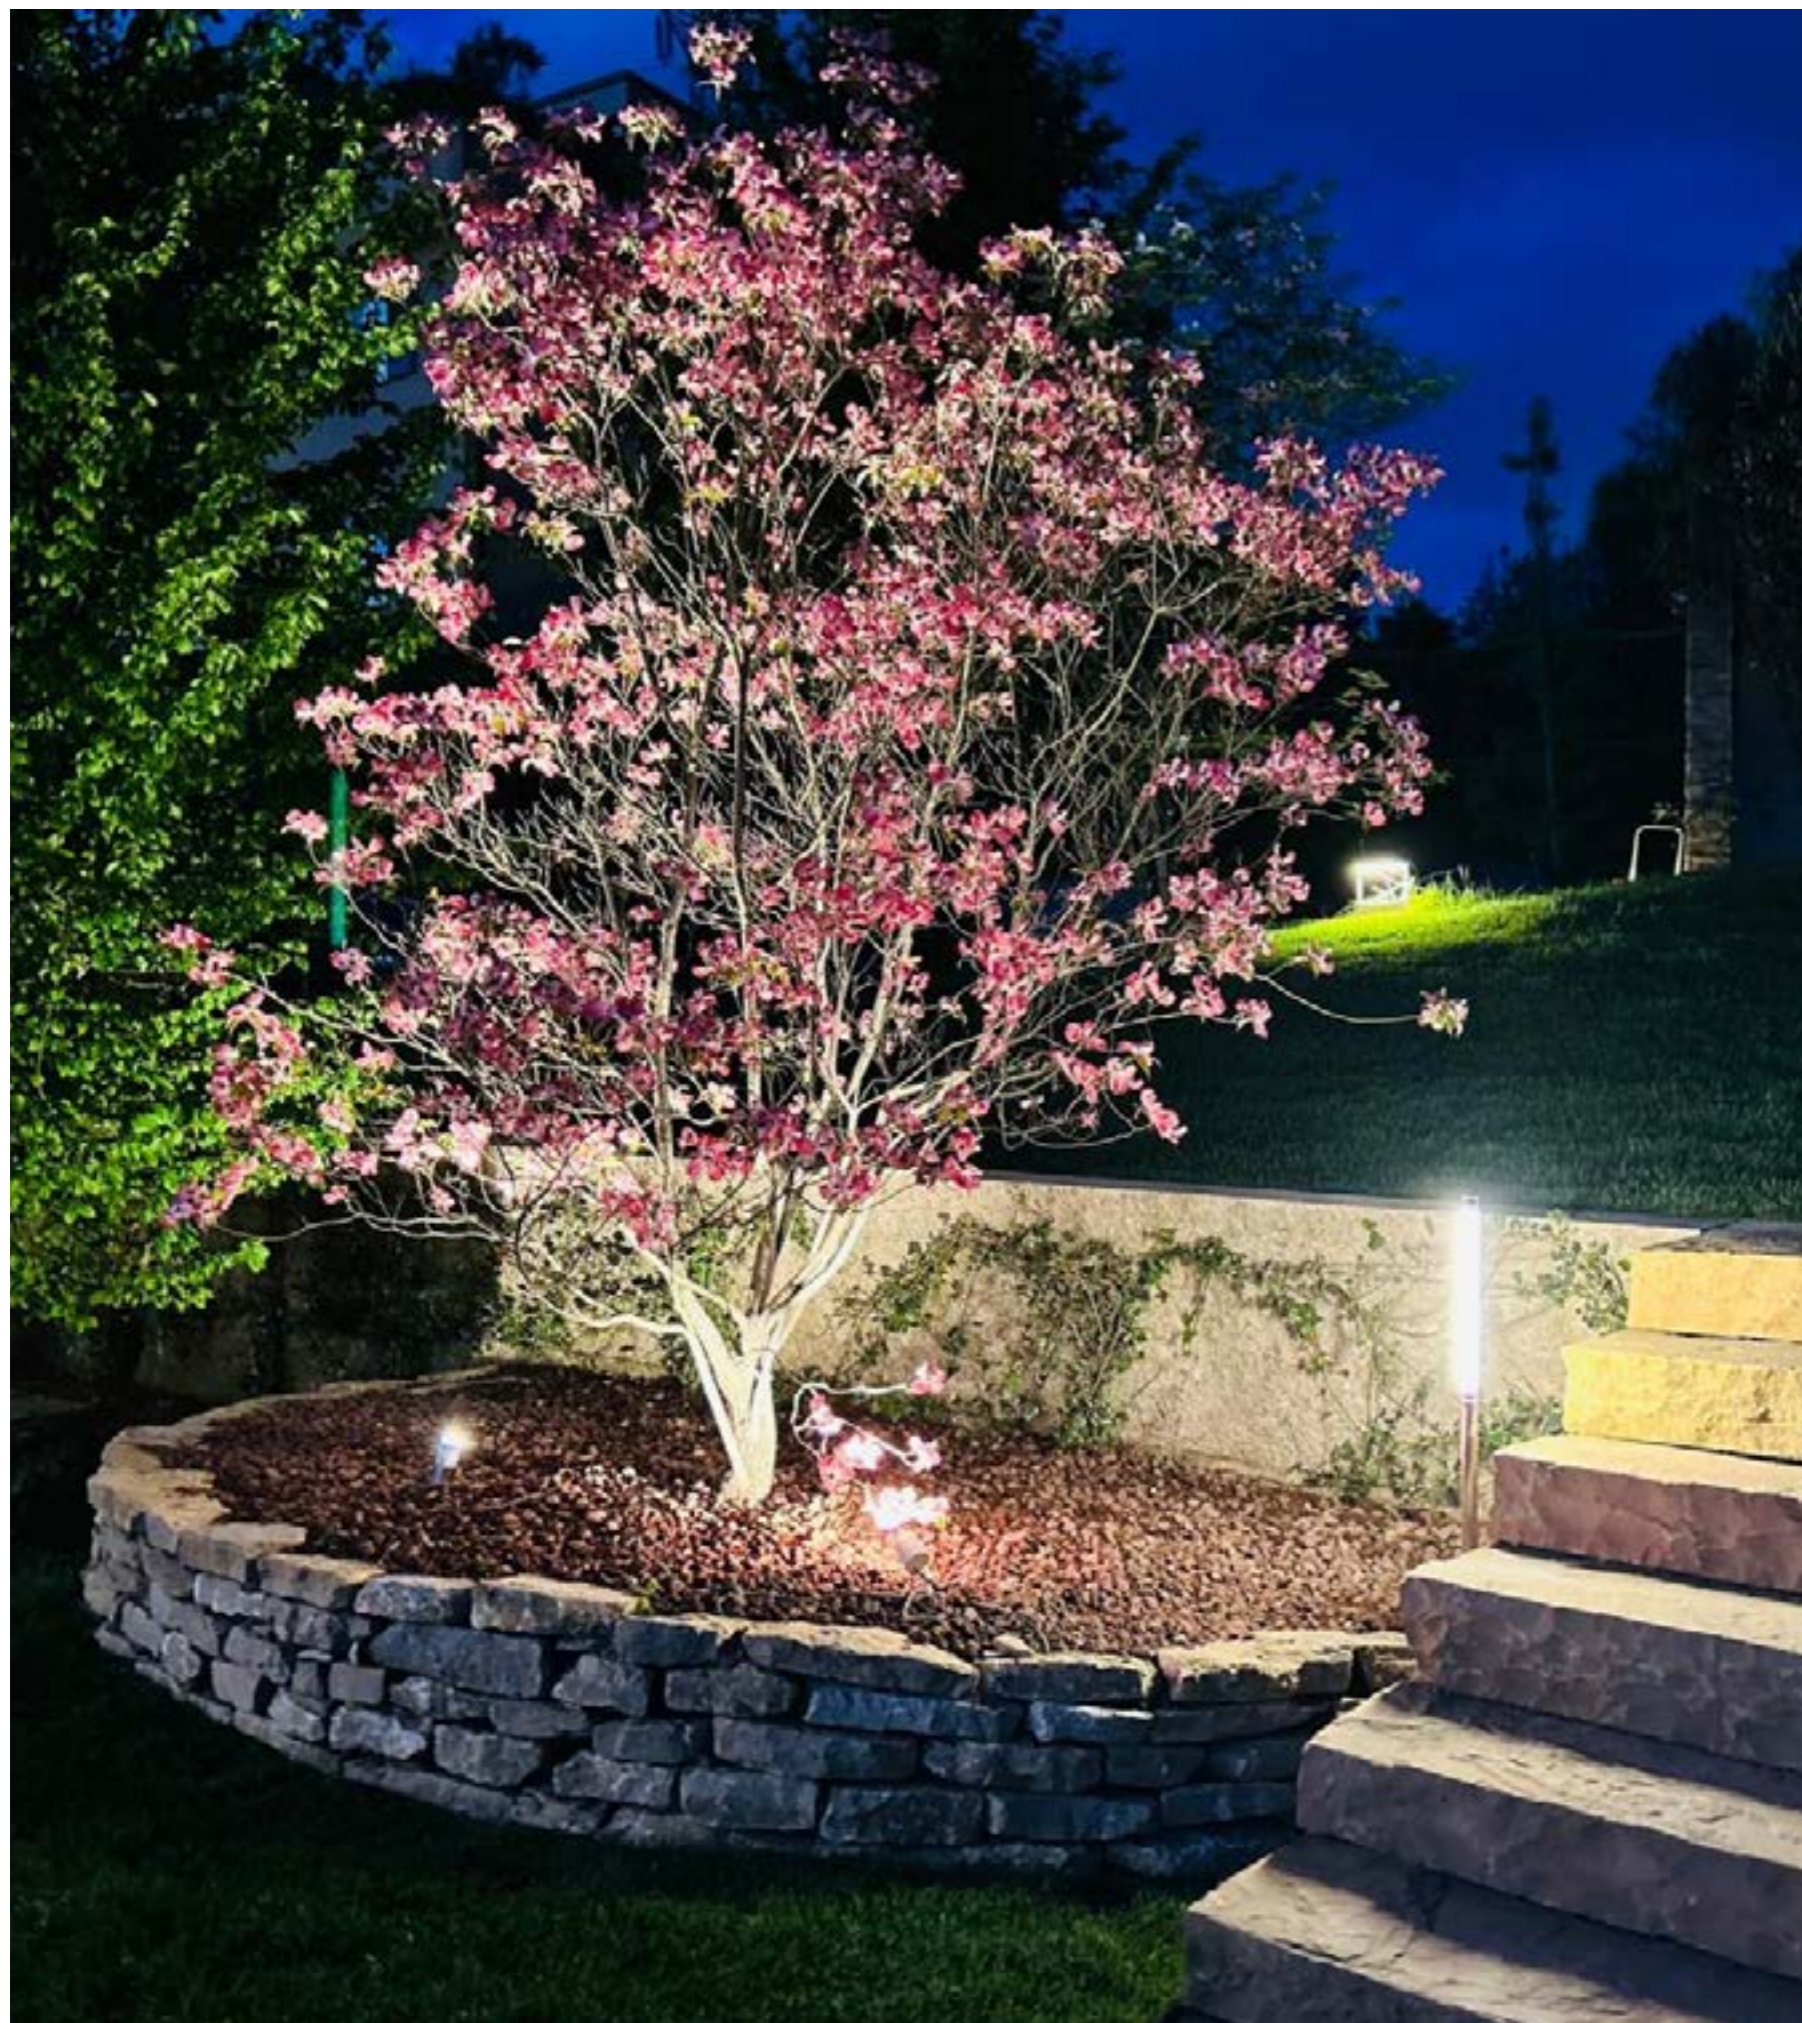

OUTDOOR

A good outdoor lighting design can really boost the vibe of a space and make people feel more comfortable and at ease. It can also bring out special architectural features, making the place even more inviting. But remember, outdoor lighting isn't just about looking pretty, it's mostly about safety. A well-lit environment helps people stay safe by clearly highlighting obstacles, stairs, and passageways.