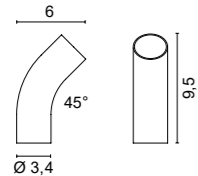

7500 90° expanding bend

.01	White	
.02	Black	
.06	Green	
.33	Stainless Steel AISI 316L	
.34	Painted Corten	

7501 T Joint expanding bend

.01	White	
.02	Black	
.06	Green	
.33	Stainless Steel AISI 316L	
.34	Painted Corten	