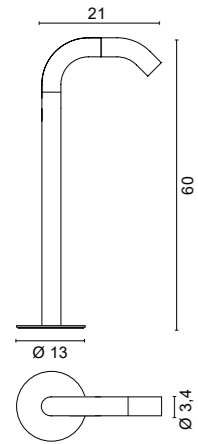

RACCORDI DI LUCE SYSTEM - JOY SYSTEM

3556 1,50 Kg

.33	Stainless Steel AISI 316L	■
.34	Painted Corten	■
/W	4000K LED 1,5W 500mA	180lm
/WW	3000K LED 1,5W 500mA	162lm
/XW	2700K LED 1,5W 500mA	153lm

Only Serial Connection

3557 2,00 Kg

.33	Stainless Steel AISI 316L	■
.34	Painted Corten	■
/W	4000K LED 3W 500mA	360lm
/WW	3000K LED 3W 500mA	324lm
/XW	2700K LED 3W 500mA	306lm

Only Serial Connection