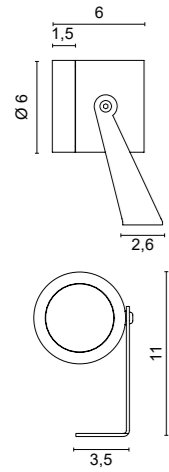

VISION 3

4531 0,50 Kg

.34	Painted Corten	■
.39	Painted Anthracite	■
.45	Anodized Aluminium	■

/W	4000K	/15	/28	/60	LED 8,7W 500mA	1223lm
/WW	3000K	/15	/28	/60	LED 8,7W 500mA	1156lm
/XW	2700K	/15	/28	/60	LED 8,7W 500mA	1106lm

ACCESSORIES

Kit
0247

Stake for temporary ground installation

Connector
0243

IP Connector