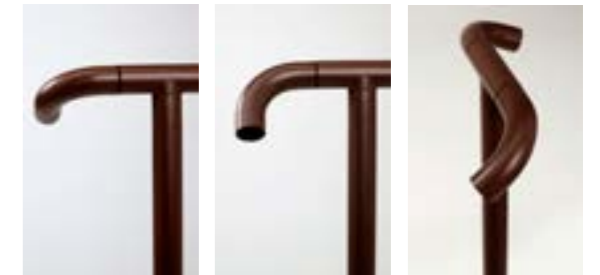

RACCORDI DI LUCE SYSTEM - JOY SYSTEM

3556 1,50 Kg

.33	Stainless Steel AISI 316L	■
.34	Painted Corten	■
/W	4000K LED 1,5W 500mA	180lm
/WW	3000K LED 1,5W 500mA	162lm
/XW	2700K LED 1,5W 500mA	153lm

Only Serial Connection

3557 2,00 Kg

.33	Stainless Steel AISI 316L	■
.34	Painted Corten	■
/W	4000K LED 3W 500mA	360lm
/WW	3000K LED 3W 500mA	324lm
/XW	2700K LED 3W 500mA	306lm

Only Serial Connection

FINISHES CODES

.33 Stainless Steel AISI316L **.34** Painted Corten

ACCESSORIES

Box **0246/R**

Draining formwork with plate

Connector **0276**

IP67 Connector

DRIVERS

ON/OFF

Cod.	0143/IP 500mA	0127 500mA
3556	1-6	1-7
3557	1-3	1-3