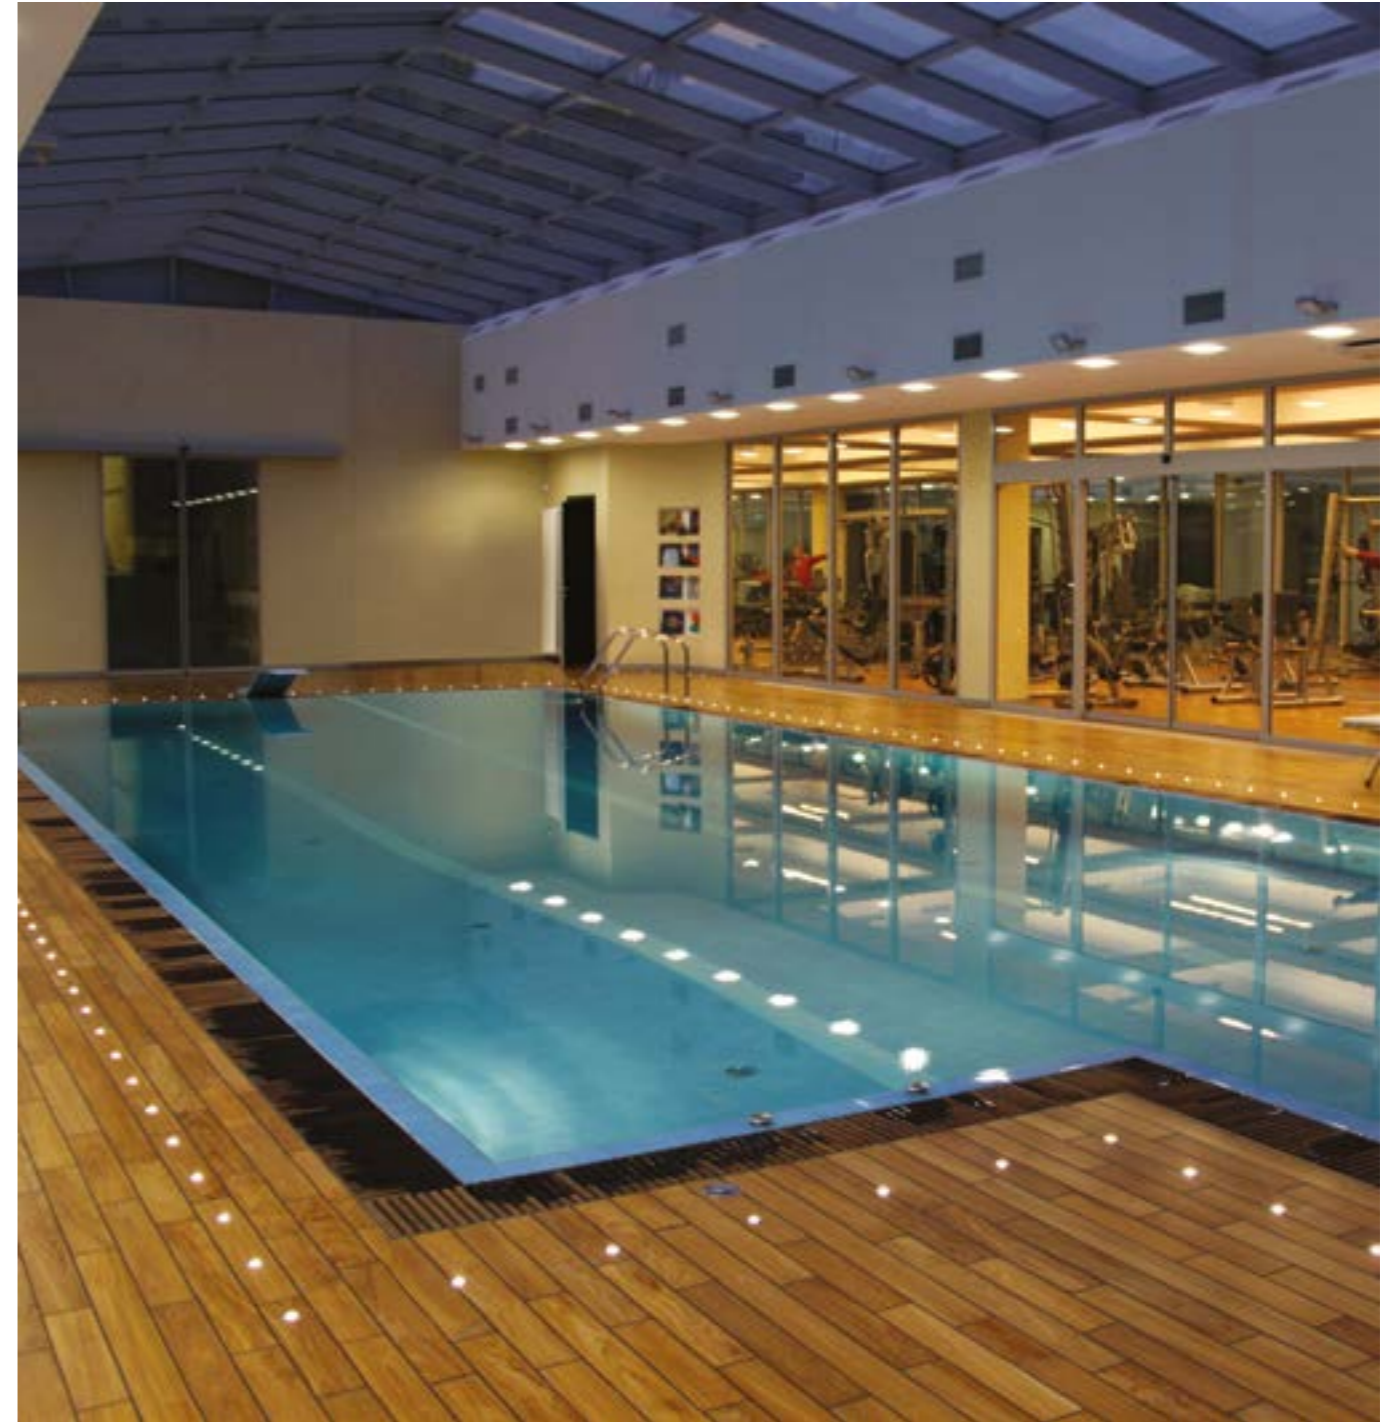

ZEPPELIN MINI

6730.33/ 0,05 Kg

.33 Stainless Steel AISI 316L

/W	4000K	LED 1W 350mA	129lm
/WW	3000K	LED 1W 350mA	117lm
/XW	2700K	LED 1W 350mA	110lm

6731.33/ 0,06 Kg

.33 Stainless Steel AISI 316L

/W	4000K	LED 1W 350mA	129lm
/WW	3000K	LED 1W 350mA	117lm
/XW	2700K	LED 1W 350mA	110lm

ACCESSORIES

Box
0215

Plastic box

Spring for
plasterboard included

2,2 cm

DRIVERS

ON/OFF

Cod.	0125 350mA	0128 350mA
6730	1-6	1-10
6731	1-6	1-10

IP67 DRIVER

Cod.	0031/IP 350mA
6730	1-12
6731	1-12

DIMMABLE

Cod.	0141/DIM PUSH - 1...10V	0141/DALI DIM DALI	0145 DIM	0145/DALI DIM - DALI
6730	5-14	4-14	1-21	1-21
6731	5-14	4-14	1-21	1-21

Only Serial connection