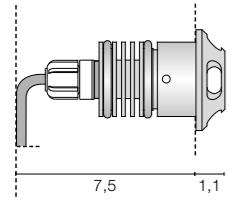

KROSS

6361 0,10 Kg

.33 Stainless Steel AISI 316L

/B	LED BLU	max 1,5W 500mA	
/W	4000K	max 1,5W 500mA	180lm
/WW	3000K	max 1,5W 500mA	162lm
/XW	2700K	max 1,5W 500mA	153lm

FINISHES CODES

ACCESSORIES

Kit
0220

Kit draining junction
+ IP connector

Box
0216

Plastic box

Spring for
plasterboard included

3,2 cm

DRIVERS

ON/OFF

Cod.	0125	0128	0127
	350mA	350mA	500mA
6361	1-6	1-10	1-6

DIMMABLE

Cod.	0141/DIM	0141/DALI	0145	0145/DALI
	PUSH - 1...10V	DIM DALI	DIM	DIM DALI
6361	1-11	1-11	1-21	1-21

Only serial connection

IP67 DRIVER

Cod.	0031/IP	0143/IP
	350mA	500mA
6361	1-12	1-7