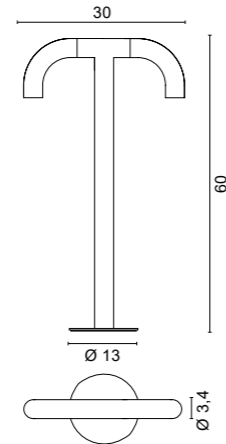

RACCORDI DI LUCE SYSTEM - JOY SYSTEM

3556 1,50 Kg

.33	Stainless Steel AISI 316L	■
.34	Painted Corten	■
/W	4000K LED 1,5W 500mA	180lm
/WW	3000K LED 1,5W 500mA	162lm
/XW	2700K LED 1,5W 500mA	153lm

Only Serial Connection

3557 2,00 Kg

.33	Stainless Steel AISI 316L	■
.34	Painted Corten	■
/W	4000K LED 3W 500mA	360lm
/WW	3000K LED 3W 500mA	324lm
/XW	2700K LED 3W 500mA	306lm

Only Serial Connection