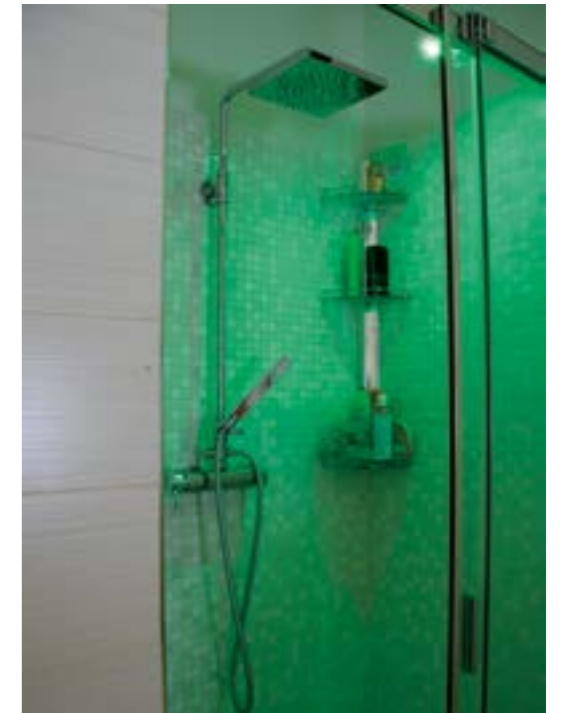

Only serial connection

ZEPPELIN RGB

6376.33/ 0,20 Kg

.33 Stainless Steel AISI 316L

LED 3 x 250mA

6395.33/ 0,20 Kg

.33 Stainless Steel AISI 316L

LED 3 x 250mA