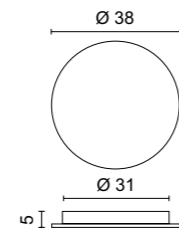

Ceiling rose with **200W** driver

50/60Hz 220-230V

0990/200

2,30 kg

.01	White	☐	
.02	Black	☒	
.85	Painted Silver	☐	
.86	Painted Gold	☐	
.87	Painted Copper	☐	
.88	Painted Bronze	☐	
/P	DIMMER		MAX 2x100W
/V	DIMMER		MAX 2x100W
/D	DIMMER		MAX 2x100W
/T	DIMMER		MAX 2x100W