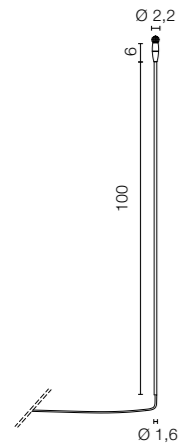

TRILLI

3547 0,15 Kg

.38	Shiny Copper	
/W	4000K LED 1W 350mA	129lm
/WW	3000K LED 1W 350mA	117lm
/XW	2700K LED 1W 350mA	110lm

Moldable and adjustable

3549 0,40 Kg

.38	Shiny Copper	
/W	4000K LED 1W 350mA	129lm
/WW	3000K LED 1W 350mA	117lm
/XW	2700K LED 1W 350mA	110lm