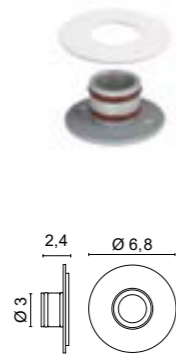

7521 Aluminium wall base with cover disk
.01 White
.02 Black
.06 Green
.33 Stainless Steel AISI 316L
.34 Painted Corten

RACCORDI DI LUCE SYSTEM - JOY SYSTEM

ACCESSORIES

7510 Junction element
.02 Black