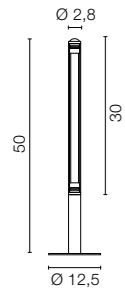

SPILLO

3542 0,60Kg

- **.33** Matt Steel INOX AISI 316L ■
- **.34** Painted corten finishing ■

/W	4000K	LED 24V 6W	650lm
/WW	3000K	LED 24V 6W	576lm
/XW	2700K	LED 24V 3W	520lm

3543 0,90 Kg

- **.33** Matt Steel INOX AISI 316L ■
- **.34** Painted corten finishing ■

/W	4000K	LED 24V 6W	650lm
/WW	3000K	LED 24V 6W	576lm
/XW	2700K	LED 24V 3W	520lm

FINISHES CODES

- **.33**
  Stainless Steel
  AISI 316L
- **.34**
  Painted Corten
  Finishing