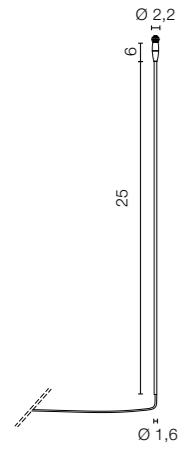

TRILLI

3547 0,15 Kg

.38	Shiny Copper	
/W	4000K LED 1W 350mA	129lm
/WW	3000K LED 1W 350mA	117lm
/XW	2700K LED 1W 350mA	110lm

Moldable and adjustable

3549 0,40 Kg

.38	Shiny Copper	
/W	4000K LED 1W 350mA	129lm
/WW	3000K LED 1W 350mA	117lm
/XW	2700K LED 1W 350mA	110lm

Moldable and adjustable

3548 0,25 Kg

.38	Shiny Copper	
/W	4000K LED 1W 350mA	129lm
/WW	3000K LED 1W 350mA	117lm
/XW	2700K LED 1W 350mA	110lm

Moldable and adjustable

FINISHES CODES