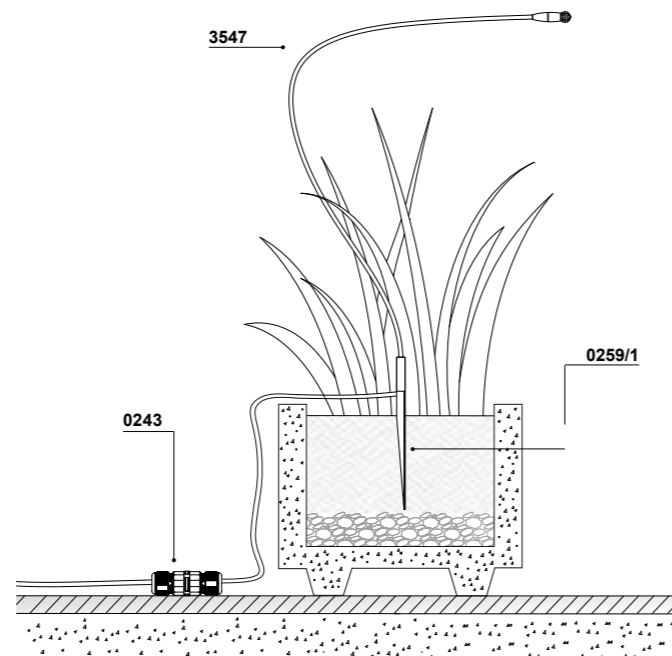

EXAMPLES OF MULTIPLE CONFIGURATION