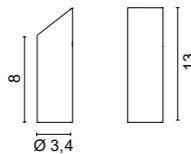

7505 Joint with 45° cut

.01	White	
.02	Black	
.06	Green	
.33	Stainless Steel AISI 316L	
.34	Painted Corten