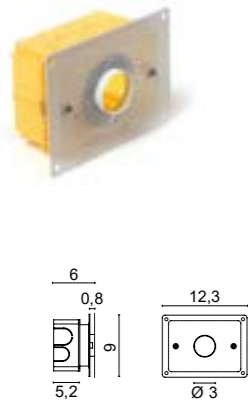

BOX & CONNECTORS

0213 Box + Perforated plaster