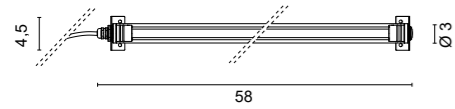

WANDA

4536.33/ 0,50 Kg

.33 Stainless Steel AISI 316L

/W	4000K	LED 24V 7,5W	920lm
/WW	3000K	LED 24V 7,5W	825lm
/XW	2700K	LED 24V 7,5W	780lm