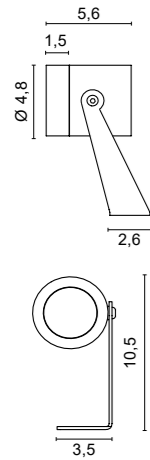

VISION 2

4530

0,35 Kg

.34	Painted Corten	
.39	Painted Anthracite	
.45	Anodized Aluminium	
/W	4000K /18 /40 /60	LED 5,9W 350mA 885lm
/WW	3000K /18 /40 /60	LED 5,9W 350mA 836lm
/XW	2700K /18 /40 /60	LED 5,9W 350mA 800lm

ACCESSORIES

Kit
0247

Stake for temporary ground installation

Connector
0243

IP Connector