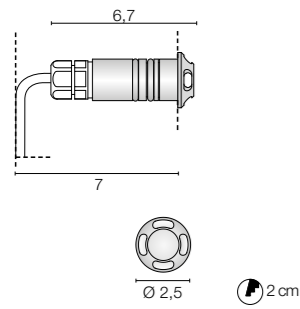

KROSS MINI

6735 0,07 Kg

.33 Stainless Steel AISI 316L

/W	4000K	1W 350mA	129lm
/WW	3000K	1W 350mA	117lm
/XW	2700K	1W 350mA	110lm

ACCESSORIES

Box
0215

Plastic box

Spring for
plasterboard included

2,2 cm