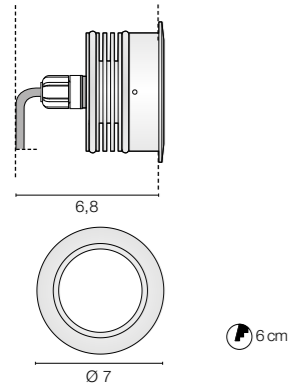

Only serial connection

ZEPPELIN MAXI

6736.33/ 0,40 Kg

.33 Stainless Steel AISI 316L

/W	4000K	LED 24V 4W	658lm
/WW	3000K	LED 24V 4W	608lm
/XW	2700K	LED 24V 4W	562lm

Only Parallel connection

6737.33/ 0,35 Kg

.33 Stainless Steel AISI 316L