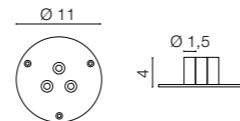

0259/1 Stake for temporary installation on field

0243 IP connector on cable

0246/R Draining formwork with plate

0252/1 Installation base for 1 art. Trilli

0252/2 Installation base for 2 art. Trilli

0252/3 Installation base for 3 art. Trilli