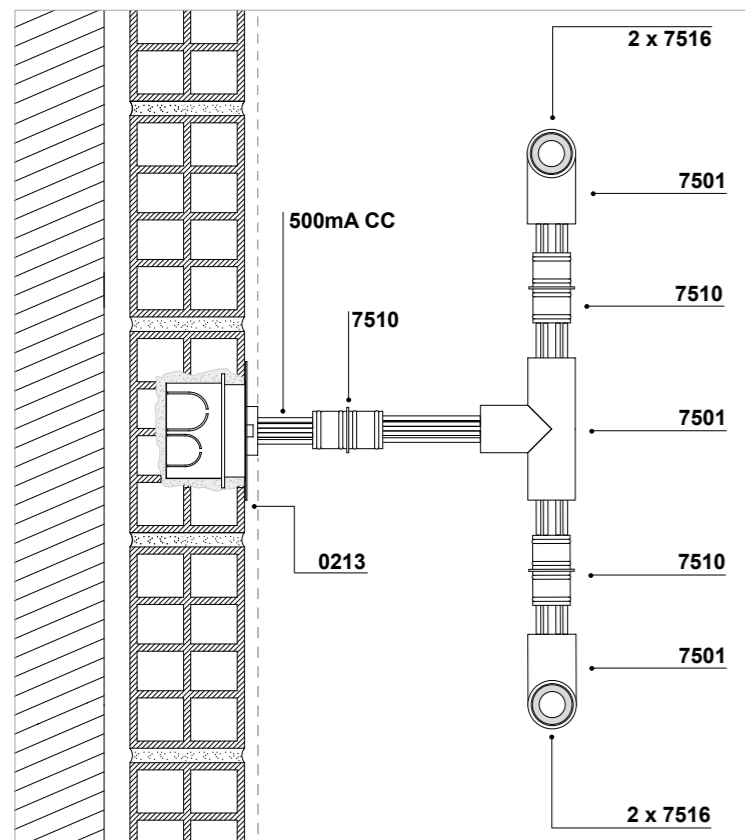

RACCORDI DI LUCE SYSTEM - JOY SYSTEM

EXAMPLES OF MULTIPLE CONFIGURATION