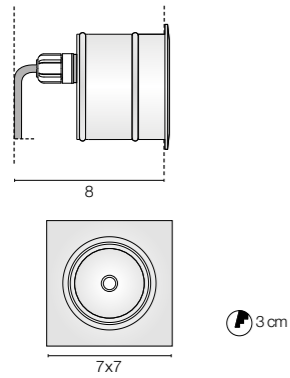

6741.33/ 0,40 Kg

.33	Stainless Steel AISI 316L					
/W	4000K	/15	/28	/60	LED 8,7W 17,5V 500mA	1223lm
/WW	3000K	/15	/28	/60	LED 8,7W 17,5V 500mA	1156lm
/XW	2700K	/15	/28	/60	LED 8,7W 17,5V 500mA	1106lm