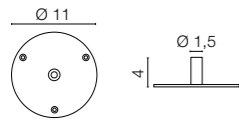

0252/1 Installation base for 1 art. Trilli