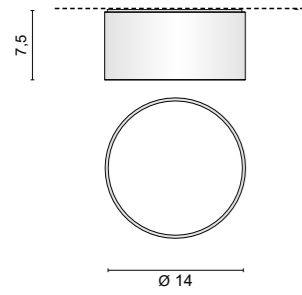

DRUM

5520 1,30 Kg

.01 White

/WW 3000K LED 8W 592lm