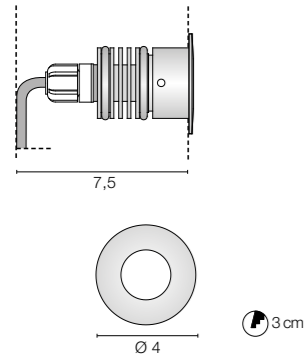

ZEPPELIN PLUS

6384.33/ 0,09 Kg

.33 Stainless Steel AISI 316L

/W	4000K	/11	/25	/45	max LED 1,5W 500mA	180lm
/WW	3000K	/11	/25	/45	max LED 1,5W 500mA	162lm
/XW	2700K	/11	/25	/45	max LED 1,5W 500mA	153lm