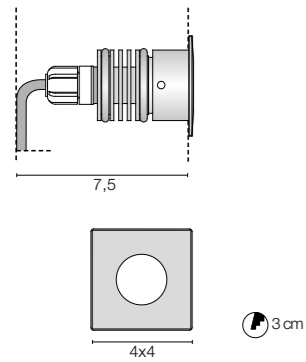

6394.33/ 0,10 Kg

.33 Stainless Steel AISI 316L

/W	4000K	/11	/25	/45	max LED 1,5W 500mA	180lm
/WW	3000K	/11	/25	/45	max LED 1,5W 500mA	162lm
/XW	2700K	/11	/25	/45	max LED 1,5W 500mA	153lm

ACCESSORIES

Kit
0220

Draining junction +
IP Connector

Box
0216

Plastic box

Spring for
plasterbox Included

3,2 cm