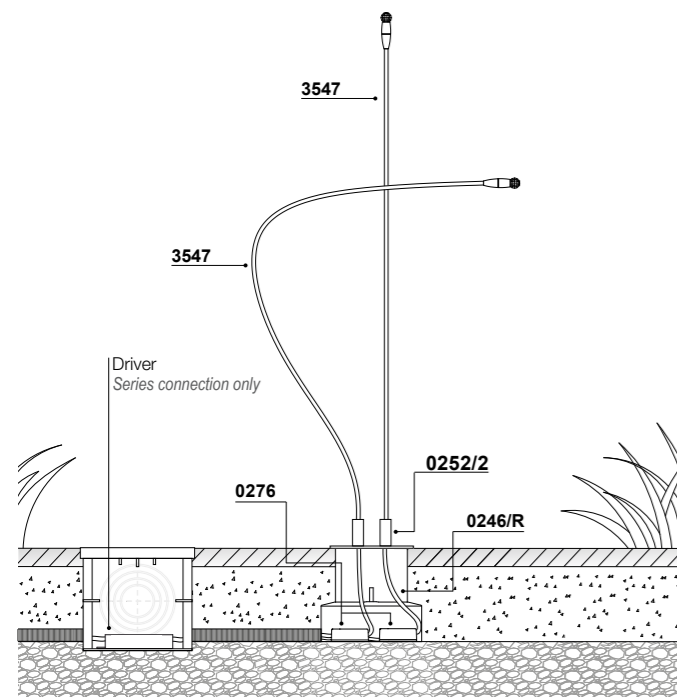

The choice of the driver depends on total power consumption. The drivers, to be ordered separately, must be placed remotely.

INDOOR

ECLIPSE IP

Design ABS Studio

ECLIPSE IP

Outdoor wall lamp with grazing radial emission light.