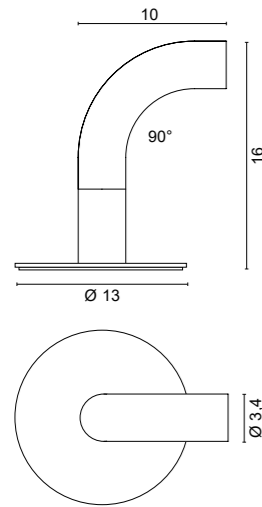

RACCORDI DI LUCE SYSTEM - JOY SYSTEM

The lamps are supplied without drivers
These are to be ordered separately and placed remotely

3555		0,60 Kg
.33	Stainless Steel AISI 316L	■
.34	Painted Corten	■
/W	4000K LED 1,5W 500mA	180lm
/WW	3000K LED 1,5W 500mA	162lm
/XW	2700K LED 1,5W 500mA	153lm

Only Serial Connection

ACCESSORIES

Box
0246/R

Draining formwork
with plate

Connector
0276

IP67 connector
with gel