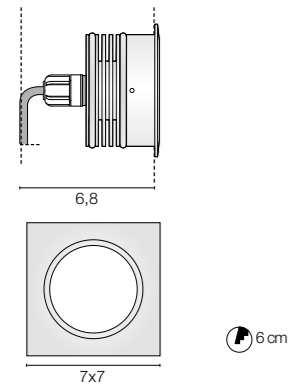

Only serial connection

ZEPPELIN MAXI

6736.33/ 0,40 Kg

.33 Stainless Steel AISI 316L

/W	4000K	LED 24V 4W	658lm
/WW	3000K	LED 24V 4W	608lm
/XW	2700K	LED 24V 4W	562lm

Only Parallel connection

6737.33/ 0,35 Kg

.33 Stainless Steel AISI 316L