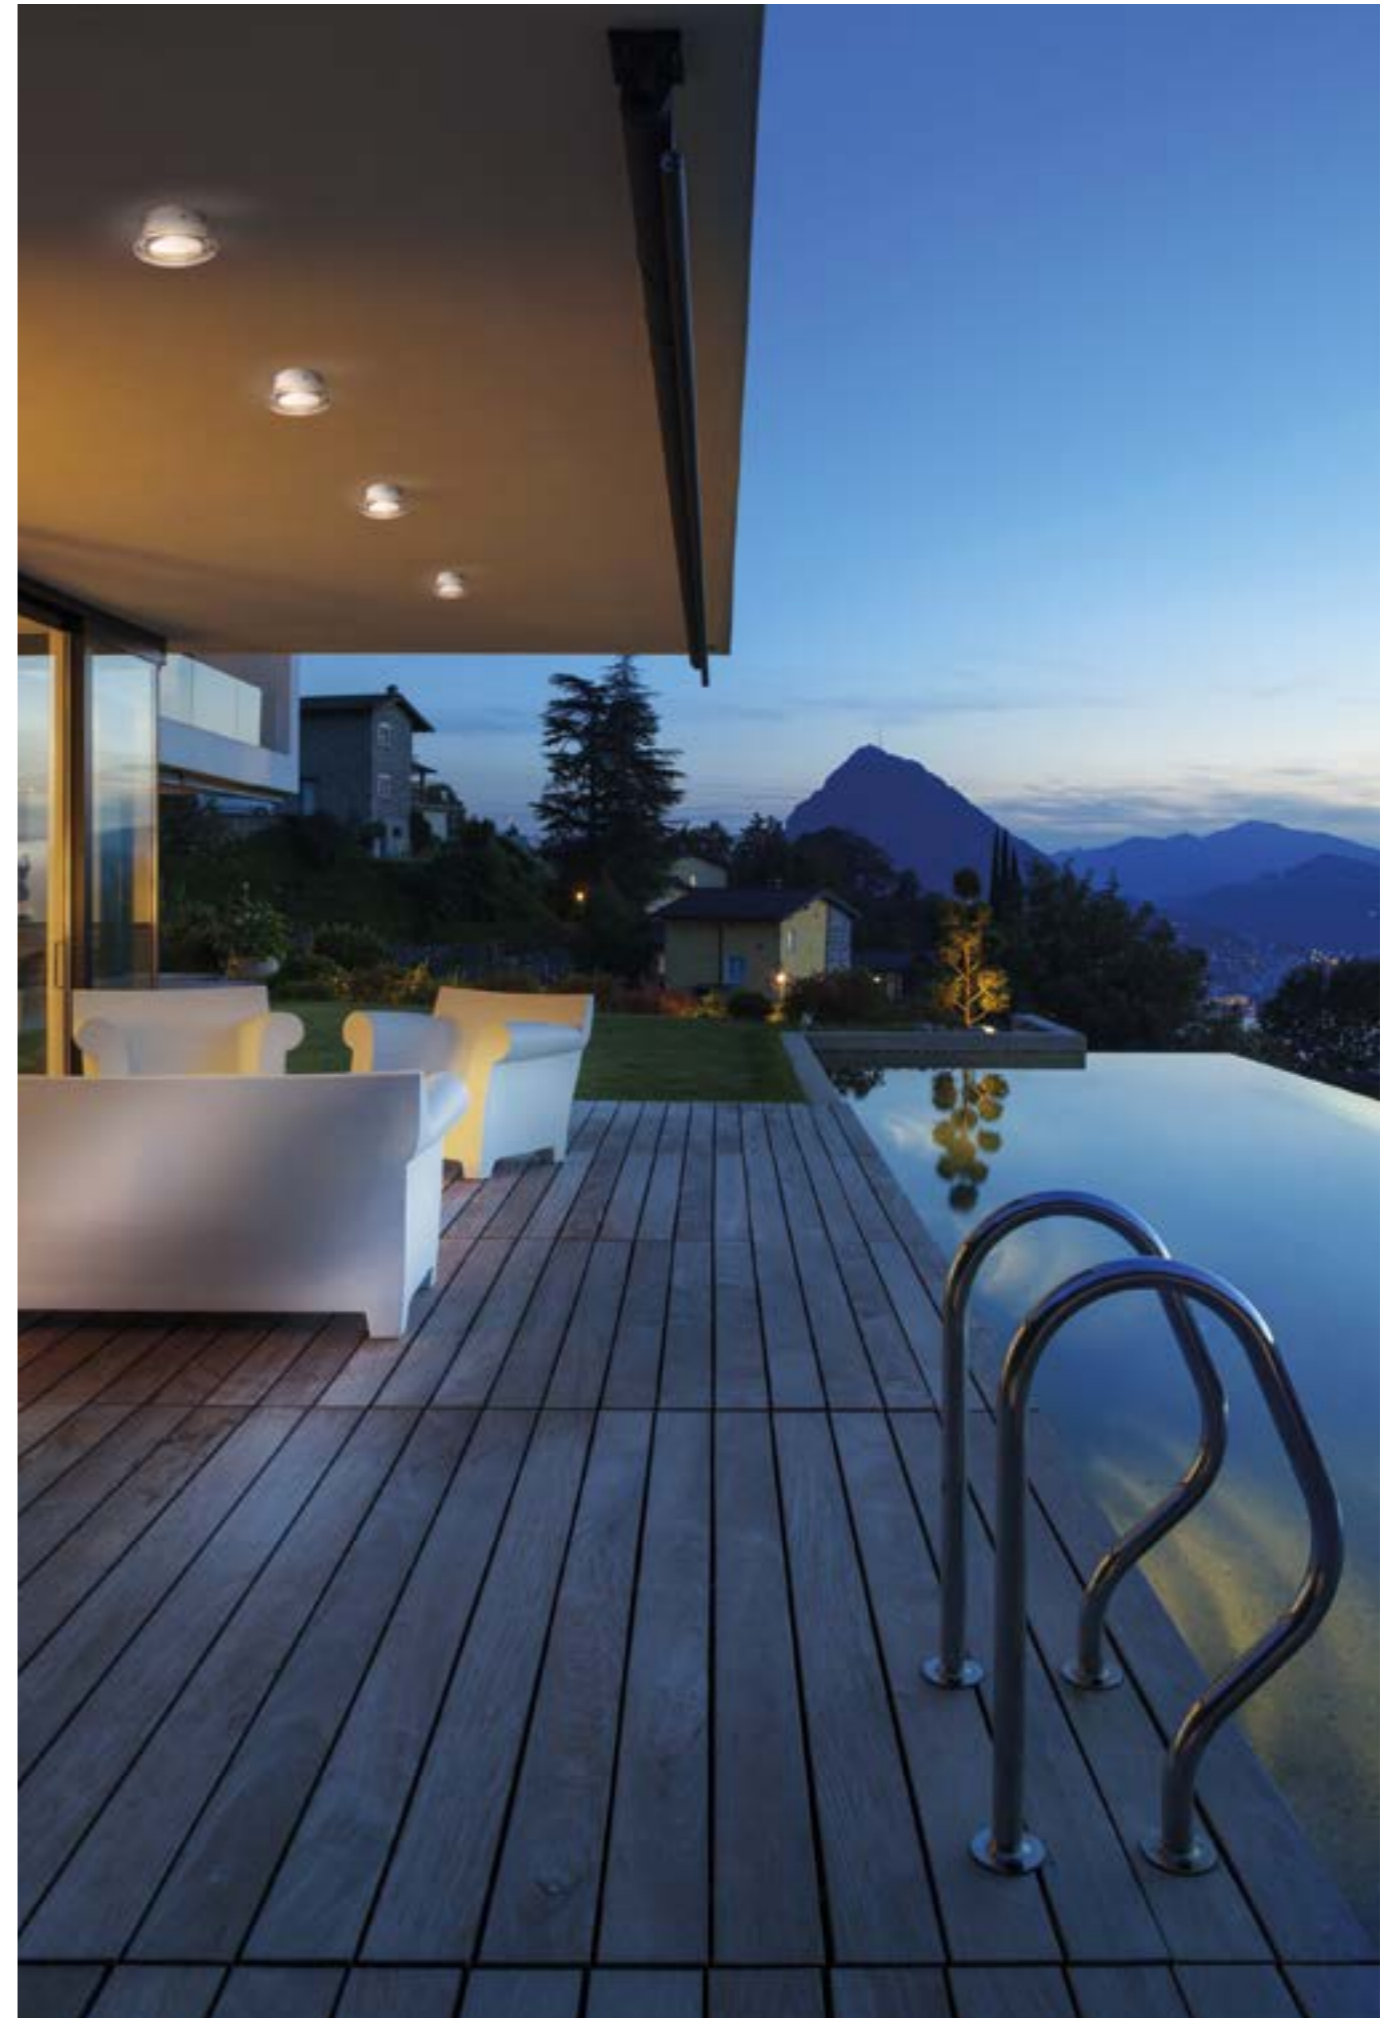

FINISHES CODES

.01 White

OUTDOOR

DRUM

Design UT EgoLuce

DRUM

IP65 ceiling or wall lamp with an anodised aluminium structure and reinforced outdoor finish, methacrylate diffuser and 8W 220-240V LED module.

The simple line gives it an appearance that is well suited to any type of environment, from classic to modern interiors and any type of context, from residential to tourist accommodation.