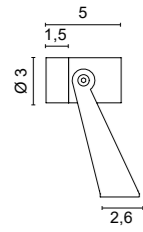

VISION 1

4529

0,20 Kg

.34	Painted Corten	■
.39	Painted Anthracite	■
.45	Anodized Aluminium	■

/W	4000K	/11	/25	/45	LED 1,5W 500mA	180lm
/WW	3000K	/11	/25	/45	LED 1,5W 500mA	162lm
/XW	2700K	/11	/25	/45	LED 1,5W 500mA	153lm