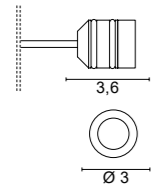

RACCORDI DI LUCE SYSTEM - JOY SYSTEM

ILLUMINATOR

ELEMENTS

7516 Illuminatori 0,08 Kg

.45	Anodized aluminium	
/W	4000K LED 1,5W 500mA	180lm
/WW	3000K LED 1,5W 500mA	162lm
/XW	2700K LED 1,5W 500mA	153lm