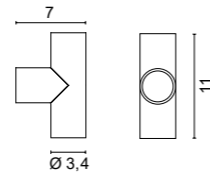

7500 90° expanding bend

.01	White	
.02	Black	
.06	Green	
.33	Stainless Steel AISI 316L	
.34	Painted Corten	

7501 T Joint expanding bend

.01	White	
.02	Black	
.06	Green	
.33	Stainless Steel AISI 316L	
.34	Painted Corten	