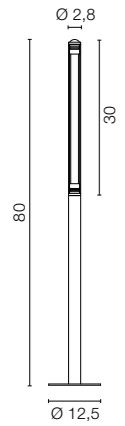

3542 0,60Kg

- **.33** Matt Steel INOX AISI 316L ■
- **.34** Painted corten finishing ■

/W	4000K	LED 24V 6W	650lm
/WW	3000K	LED 24V 6W	576lm
/XW	2700K	LED 24V 3W	520lm