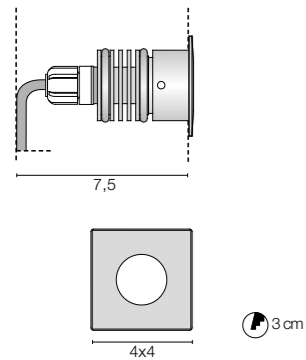

Only serial connection

ZEPPELIN RGB

6376.33/ 0,20 Kg

.33 Stainless Steel AISI 316L

LED 3 x 250mA

6395.33/ 0,20 Kg

.33 Stainless Steel AISI 316L

LED 3 x 250mA