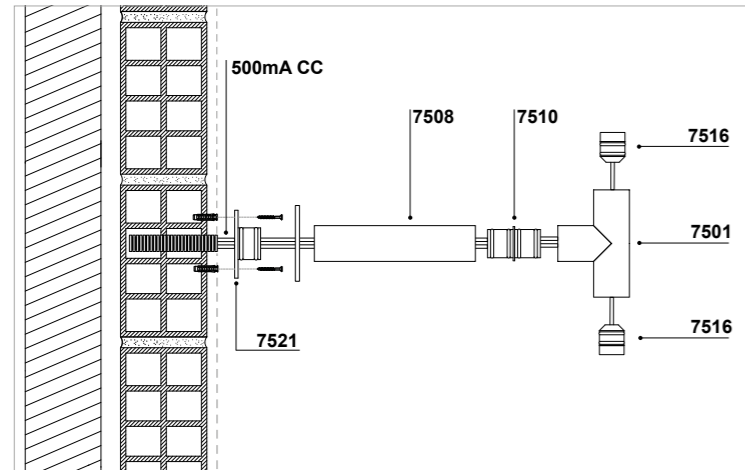

RACCORDI DI LUCE SYSTEM - JOY SYSTEM

EXAMPLES OF MULTIPLE CONFIGURATION