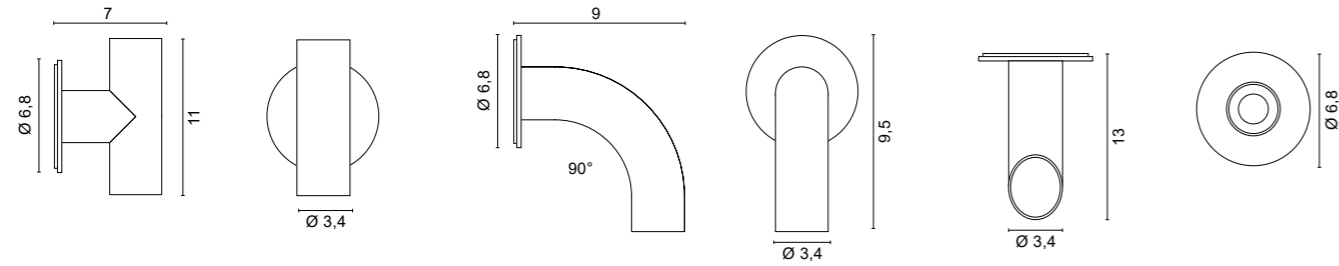

RACCORDI DI LUCE - JOY