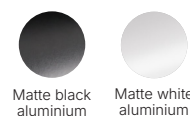

Finishes

Matte black aluminium   Matte white aluminium