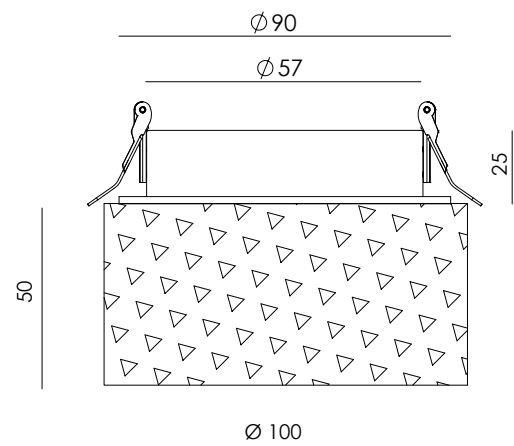

FOCUS

Designed by
Pepe Fornás