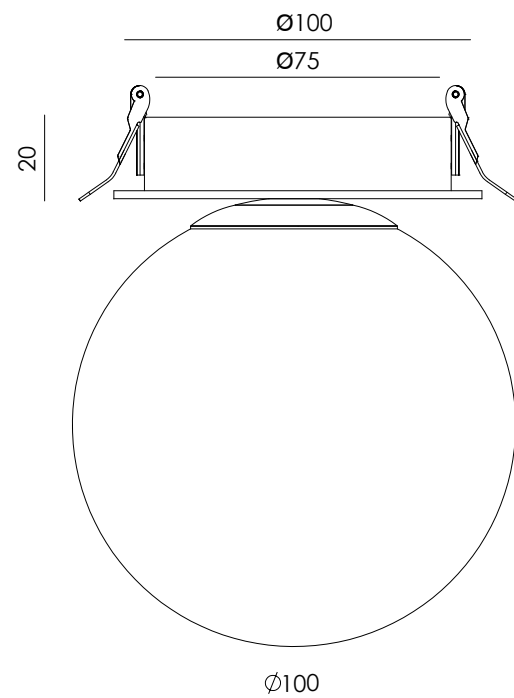

BALL

Designed by
Pepe Fornás

ES - Foco con difusor esférico en metal y pantalla de vidrio opal, que aporta equilibrio y elegancia en un diseño contemporáneo. Proporciona una iluminación suave y uniforme, ideal para ambientes acogedores o iluminación general.

Materiales	Cristal / Aluminio
Categoría	Empotrable
Fuente de luz	G9
Potencia	2.2W
Flujo lumínico	132lm
Temperatura	2700K
CRI	>80
Eficiencia	60lm/W
Ángulo del haz	330°
Driver	No
Regulación	TRIAC Dimmable
Estanqueidad	IP20

IP20

EN - Track light with spherical diffuser in metal and opal glass shade, offering balance and elegance in a contemporary design. It provides soft, even lighting, ideal for welcoming atmospheres or general illumination.

Materials	Glass / Aluminium
Category	Recessed
Light source	G9
Power	2.2W
Luminous flux	132lm
Temperature	2700K
CRI	>80
Efficiency	60lm/W
Beam angle	330°
Driver	No
Dimming	TRIAC Dimmable
Sealing	IP20

IP20

Finishes

T0320/10