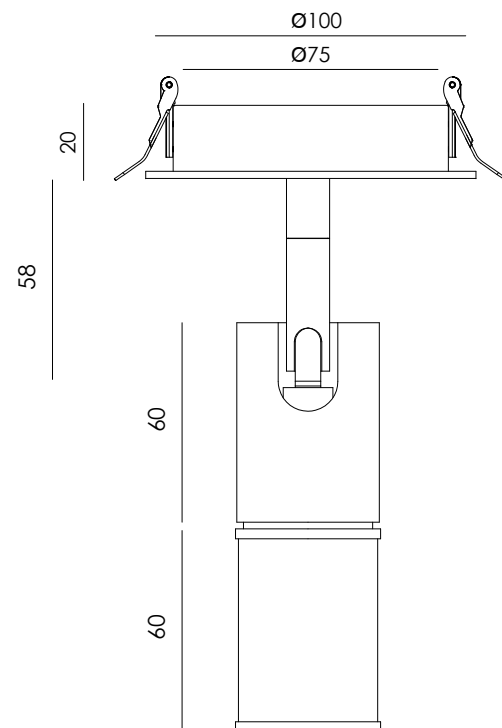

HARA

Designed by
Pepe Fornás

ES - Foco empotrable de techo en metal con acabado estriado y detalle en cuero natural. Su diseño cilíndrico combina textura y calidez, aportando sofisticación al espacio.

Materiales	Metal / Piel
Categoría	Empotrable
Fuente de luz	COB
Potencia	6W
Flujo lumínico	640lm
Temperatura	2700K
CRI	>90
Eficiencia	103lm/W
Ángulo del haz	20°
Driver	Si (Incluido)
Regulación	TRIAC Dimmable
Estanqueidad	IP20

IP20

EN - Recessed ceiling spotlight in metal with a ribbed finish and natural leather detail. Its cylindrical design combines texture and warmth, adding sophistication to the space.

Materials	Metal / Leather
Category	Recessed
Light source	COB
Power	6W
Luminous flux	640lm
Temperature	2700K
CRI	>90
Efficiency	103lm/W
Beam angle	20°
Driver	Yes (Included)
Dimming	TRIAC Dimmable
Sealing	IP20

IP20

Finishes

Matte black metal

Aged gold metal

Black leather

Orange leather

Dark brown leather

Light brown leather