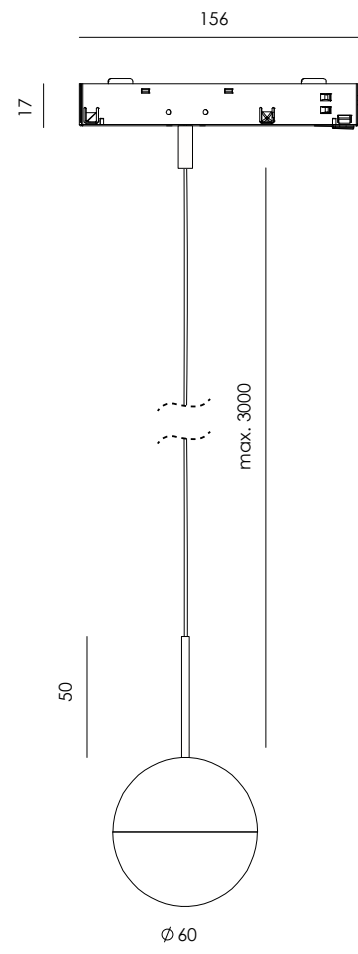

MOON

Designed by
Pepe Fornás

ES - Foco de riel colgante en metal con difusor esférico de vidrio opal. Su diseño combina geometría y suavidad, aportando equilibrio y elegancia al espacio.

Materiales	Aluminio / Cristal
Categoría	48V Foco de carril
Fuente de luz	COB
Potencia	6.11W
Flujo lumínico	360lm
Temperatura	2700K
CRI	>90
Eficiencia	58lm/W
Ángulo del haz	44°
Driver	No
Regulación	No Dim, DALI, CASAMBI
Estanqueidad	IP20

IP20

EN - Pendant track light in metal with a spherical opal glass diffuser. Its design combines geometry and softness, bringing balance and elegance to the space.

Materials	Aluminium / Glass
Category	48V Track light
Light source	COB
Power	6.11W
Luminous flux	360lm
Temperature	2700K
CRI	>90
Efficiency	58lm/W
Beam angle	44°
Driver	No
Dimming	No Dim, DALI, CASAMBI
Sealing	IP20

IP20

Finishes

Matt black
aluminium

Optic
glass

*Adaptador Negro Mate / Matt Black adapter