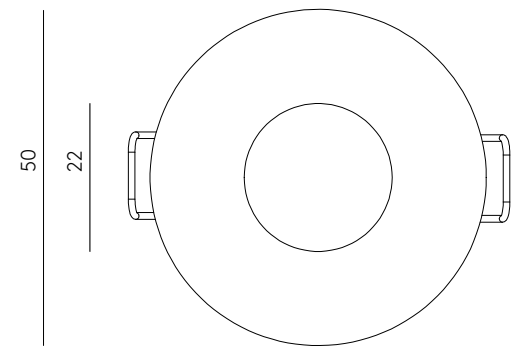

ES - Foco empotrado de techo, fabricado en metal con diseño minimalista y perfil enrasado. Su cuerpo retranqueado reduce el deslumbramiento y proporciona una iluminación focal precisa.

Materiales	Aluminio
Categoría	Empotrable a techo
Fuente de luz	GU10
Potencia	3.8W / 4.5W
Flujo lumínico	426lm / 516lm
Temperatura	3000K
CRI	>80
Eficiencia	110lm/W / 114lm/W
Ángulo de haz	55° / 60°
Driver	No
Regulación	Regulable (3.8W) / No Regulable (4.5W)
Estanqueidad	IP20

IP20

EN - Recessed ceiling spotlight, manufactured in metal with a minimalist, flush-fitting design. Its recessed inner body reduces glare and provides precise accent lighting.

Materials	Aluminium
Category	Recessed
Light source	GU10
Power	3.8W / 4.5W
Luminous flux	426lm / 516lm
Temperature	3000K
CRI	>80
Efficiency	110lm/W / 114lm/W
Beam angle	55° / 60°
Driver	No
Dimming	Dimmable (3.8W) / Non-dimmable (4.5W)
Sealing	IP20

IP20

Finishes