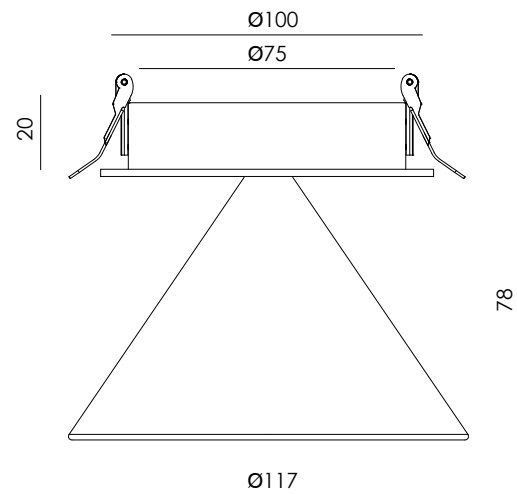

ES - Foco empotrado de techo con difusor cónico efecto mármol y líneas arquitectónicas. Proyecta luz cálida y envolvente.

Materiales	Aluminio / Mármol
Categoría	Empotrable a techo
Fuente de luz	COB
Potencia	4W
Flujo lumínico	211lm
Temperatura	3000K
CRI	>90
Eficiencia	52lm/W
Ángulo del haz	26°
Driver	Si (Incluido)
Regulación	TRIAC dimmable
Estanqueidad	IP20
Lente	Panel de abeja opcional (incluido)

IP20

EN - Recessed ceiling spotlight with marble-effect conical diffuser and architectural lines. It projects warm, enveloping light.

Materials	Aluminium / Marble
Category	Recessed
Light source	COB
Power	4W
Luminous flux	211lm
Temperature	3000K
CRI	>90
Efficiency	52lm/W
Beam angle	26°
Driver	Yes (included)
Dimming	TRIAC dimmable
Sealing	IP20
Lens	Optional honeycomb (included)

IP20

Finishes