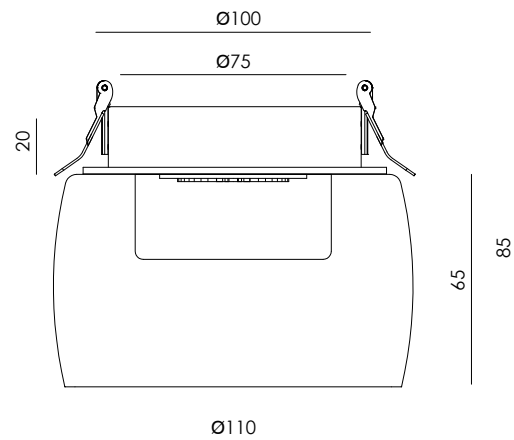

GLASS

Designed by
Pepe Fornás

ES - Foco empotrado de techo con difusor de vidrio, fabricado con estructura metálica y pantalla en vidrio translúcido. Su diseño compacto y elegante aporta una estética contemporánea y sofisticada al techo, integrándose con discreción en el espacio. El vidrio suaviza la emisión de luz, generando una iluminación uniforme y confortable en entornos comerciales o residenciales.

Materiales	Cristal fumé / Aluminio
Categoría	Empotrable a techo
Fuente de luz	SMD
Potencia	4.3W
Flujo lumínico	286lm
Temperatura	2700 / 3000 / 4000K
CRI	>90
Eficiencia	65lm/W
Ángulo del haz	102°
Driver	Si (incluido)
Regulación	Triac dimmable
Estanqueidad	IP20

IP20

EN - Recessed ceiling spotlight with glass diffuser, manufactured with a metal structure and a translucent glass shade. Its compact and refined design introduces a contemporary and sophisticated aesthetic while integrating discreetly into the ceiling. The glass softens the light output, creating uniform and comfortable illumination in commercial or residential settings.

Materials	Smoked glass / Aluminium
Category	Recessed
Light source	SMD
Power	4.3W
Luminous flux	286lm
Temperature	2700 / 3000 / 4000K
CRI	>90
Efficiency	65lm/W
Beam angle	102°
Driver	Yes (included)
Dimming	Triac dimmable
Sealing	IP20

IP20

Finishes

Transparent glass   Greenish brown glass   Amber glass   Grey brown glass   Matt white aluminium