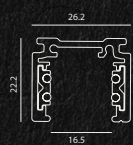

## 48V LOW VOLTAGE TRACKS

48 V surface mounted deep profile track  
**AC-DN120**  
Track length 1meter / 2meters

48 V surface mounted track  
**AC-N120**  
Track length 1meter / 2meters

48 V rounded track  
**AC-N110/R**  
Track length 500 (5R) / 800 (8R)  
Polarity Left / Right