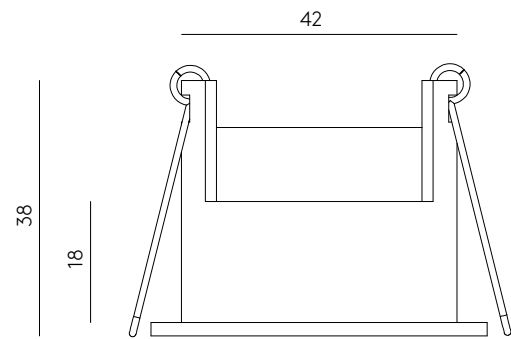

ES - Foco empotrado de techo, fabricado en metal con diseño minimalista y perfil enrasado. Su cuerpo retranqueado reduce el deslumbramiento y proporciona una iluminación focal precisa.

Materiales	Aluminio
Categoría	Empotrable a techo
Fuente de luz	GU10
Potencia	3.8W / 4.5W
Flujo lumínico	426lm / 516lm
Temperatura	3000K
CRI	>80
Eficiencia	110lm/W / 114lm/W
Ángulo de haz	55° / 60°
Driver	No
Regulación	Regulable (3.8W) / No Regulable (4.5W)
Estanqueidad	IP20

IP20

EN - Recessed ceiling spotlight, manufactured in metal with a minimalist, flush-fitting design. Its recessed inner body reduces glare and provides precise accent lighting.

Materials	Aluminium
Category	Recessed
Light source	GU10
Power	3.8W / 4.5W
Luminous flux	426lm / 516lm
Temperature	3000K
CRI	>80
Efficiency	110lm/W / 114lm/W
Beam angle	55° / 60°
Driver	No
Dimming	Dimmable (3.8W) / Non-dimmable (4.5W)
Sealing	IP20

IP20

Finishes