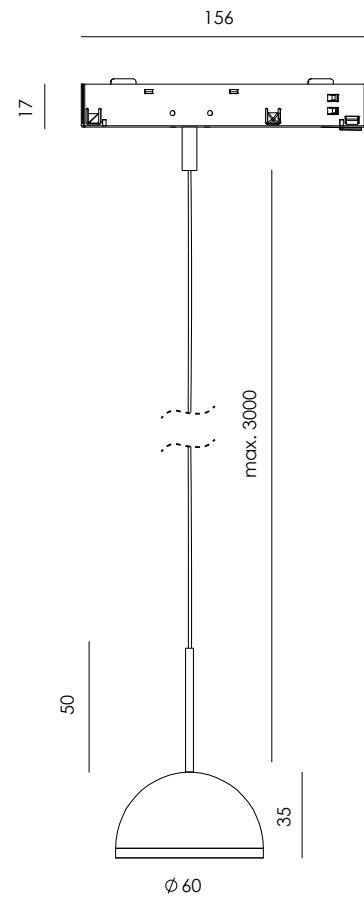

HALF

Designed by
Pepe Fornás

ES - Foco de riel colgante en metal con pantalla semiesférica. Su diseño sobrio y contemporáneo aporta una estética limpia y equilibrada al espacio.

Materiales	Aluminio
Categoría	48V Foco de carril
Fuente de luz	COB
Potencia	6.11W
Flujo lumínico	360lm
Temperatura	2700K
CRI	>90
Eficiencia	58lm/W
Ángulo del haz	44°
Driver	No
Regulación	No Dim, DALI, CASAMBI
Estanqueidad	IP20

IP20

EN - Pendant track light in metal with a semi-spherical shade. Its understated, contemporary design brings a clean and balanced aesthetic to the space.

Materials	Aluminium
Category	48V Track light
Light source	COB
Power	6.11W
Luminous flux	360lm
Temperature	2700K
CRI	>90
Efficiency	58lm/W
Beam angle	44°
Driver	No
Dimming	No Dim, DALI, CASAMBI
Sealing	IP20

IP20

Finishes

Matt black
aluminium

*Adaptador Negro Mate / Matt Black adapter