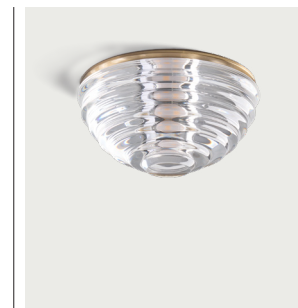

HADO
T1331

P. 62

RECESSED LIGHTS