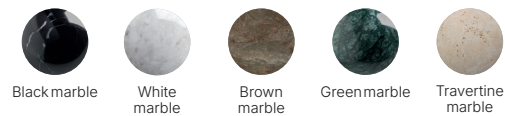

Finishes

Black marble White marble Brown marble Green marble Travertine marble

Matte black aluminium