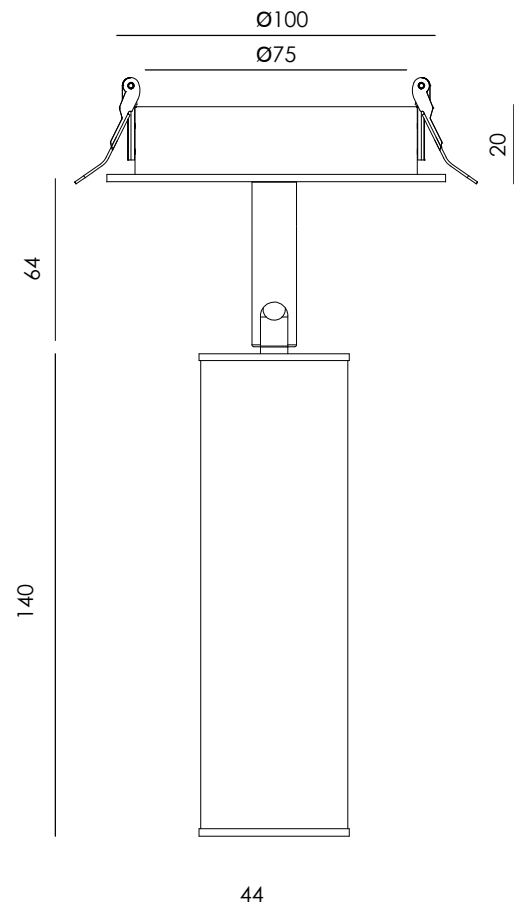

TURA

Designed by
Pepe Fornás

ES - Foco de superficie en metal con revestimiento en cuero natural. Su diseño cilíndrico y contemporáneo aporta calidez y sofisticación al espacio.

Materiales	Aluminio / Piel
Categoría	Empotrable
Fuente de luz	COB
Potencia	6W
Flujo lumínico	624lm
Temperatura	2700K
CRI	>90
Eficiencia	82lm/W
Ángulo del haz	19°
Driver	Si (Incluido)
Regulación	TRIAC Dimmable
Estanqueidad	IP20

IP20

EN - Surface-mounted spotlight in metal with natural leather covering. Its cylindrical, contemporary design adds warmth and sophistication to the space.

Materials	Aluminium /Leather
Category	Recessed
Light source	LED COB
Power	6W
Luminous flux	624lm
Temperature	2700K
CRI	>90
Efficiency	82m/W
Beam angle	19°
Driver	Yes (Included)
Dimming	TRIAC Dimmable
Sealing	IP20

IP20

Finishes

T0316