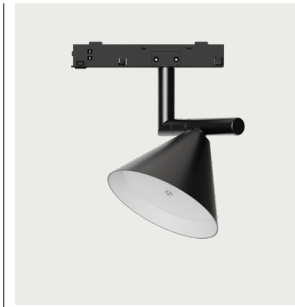

BUDO
R0309

P. 72