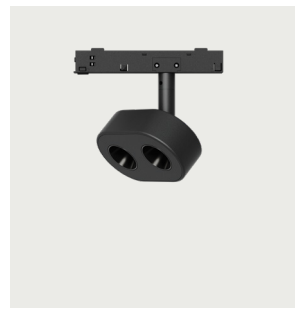

BUHO
R0313

P. 78