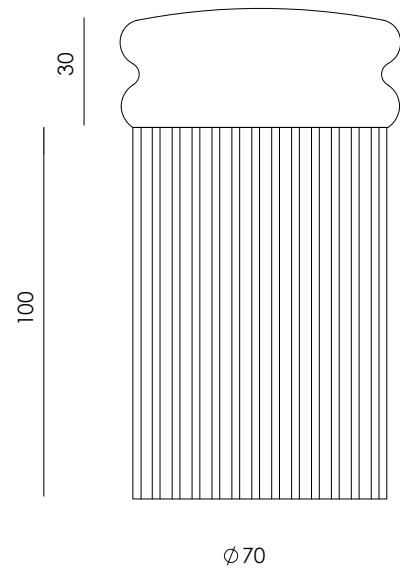

TUST

Designed by
Pepe Fornás

ES - Foco empotrado de techo cilíndrico en metal con acabado texturizado y difusor de vidrio, que aporta carácter y profundidad. Ofrece una iluminación homogénea y comfortable.

Materiales	Cristal / Aluminio
Categoría	Empotrable a techo
Fuente de luz	COB
Potencia	4.2W
Flujo lumínico	258lm
Temperatura	2700K
CRI	>90
Eficiencia	61lm/W
Ángulo de haz	26°
Driver	Si (Incluido)
Regulación	Triac dimmable
Estanqueidad	IP20

IP20

EN - Cylindrical recessed ceiling spotlight in metal with a textured finish and glass diffuser, adding character and depth. It provides even and comfortable lighting.

Materials	Glass / Aluminium
Category	Recessed
Light source	COB
Power	4.2W
Luminous flux	258lm
Temperature	2700K
CRI	>90
Efficiency	61lm/W
Beam angle	26°
Driver	Yes (Included)
Dimming	Triac dimmable
Sealing	IP20

IP20

Finishes