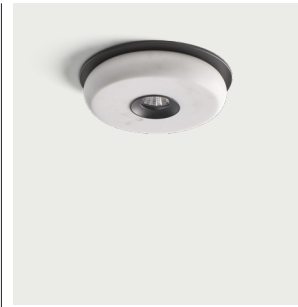

MART
T0301/1

P. 08