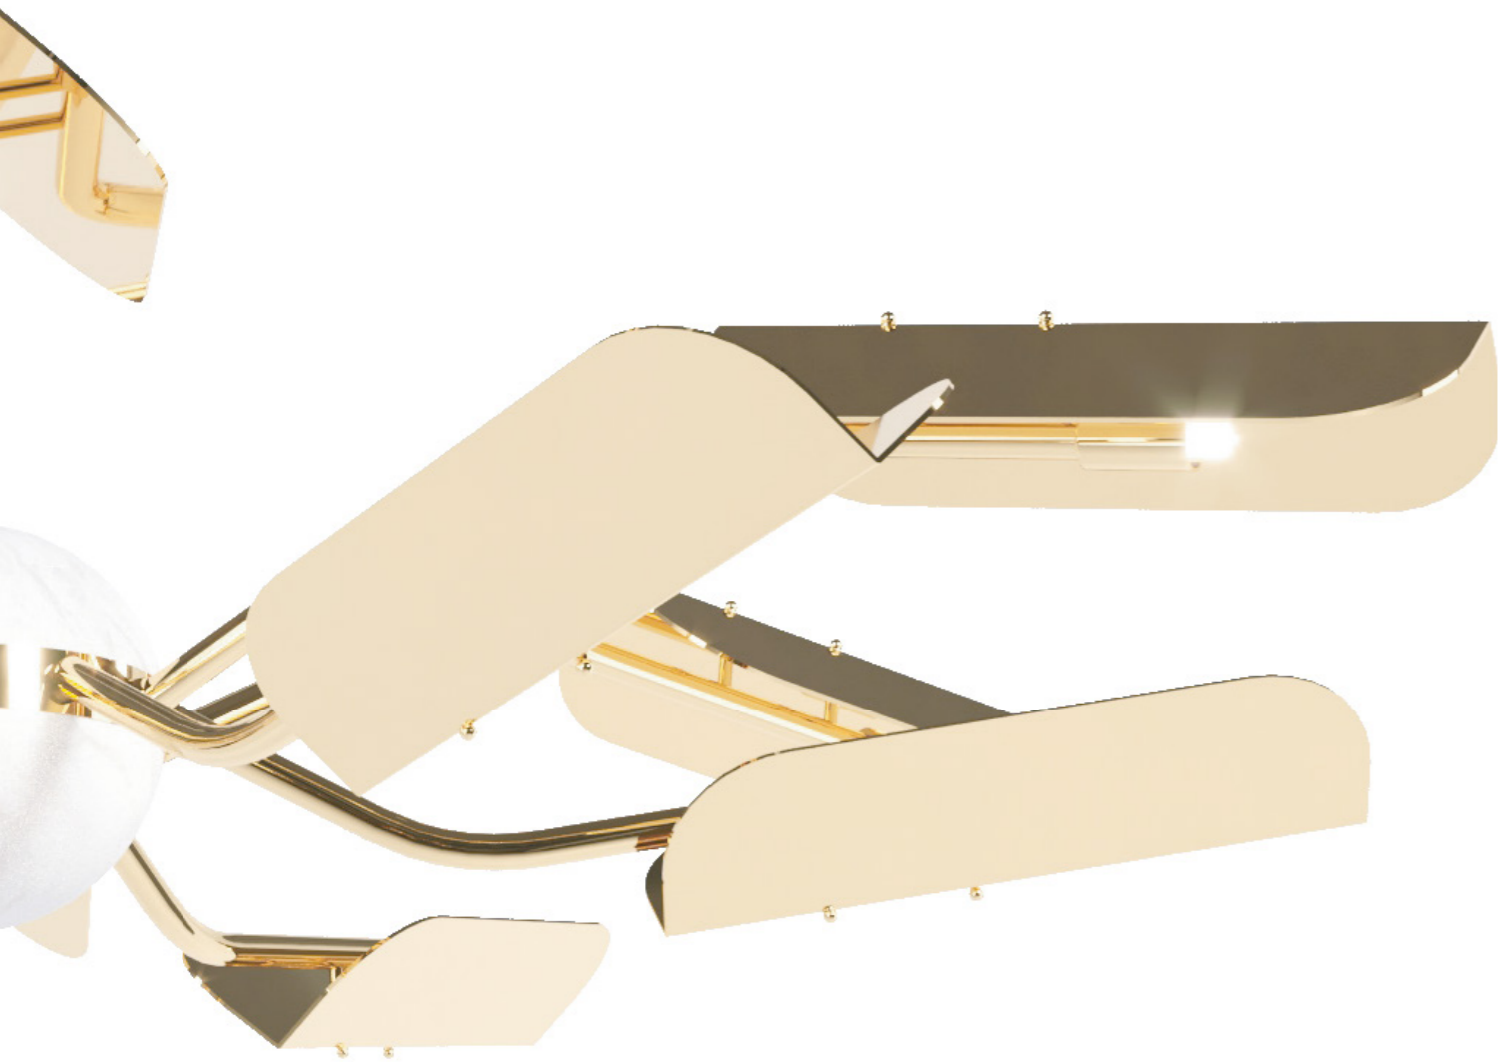

# ANNABEL

CEILING LAMP

REF.: W01-G-20/22

**DIMENSIONS**  
DIAM: 110 cm  
PENDANT HEIGHT: 37 cm  
HEIGHT: 90 cm

**MATERIALS**  
Brass  
Marble

**BULB**  
G9 12 x 3w

**FINISHING**  
Polished Brass (B-001)  
Estremoz Marble