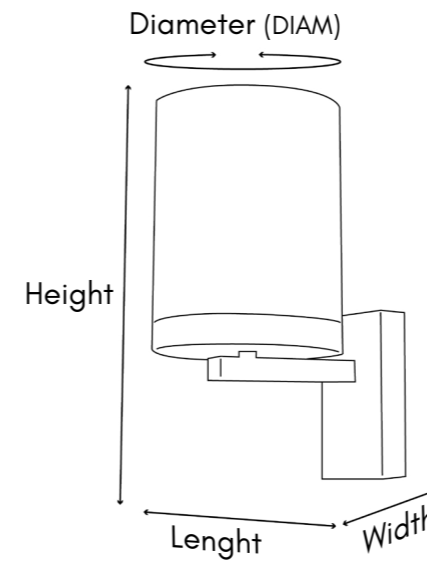

GENERAL MEASURES