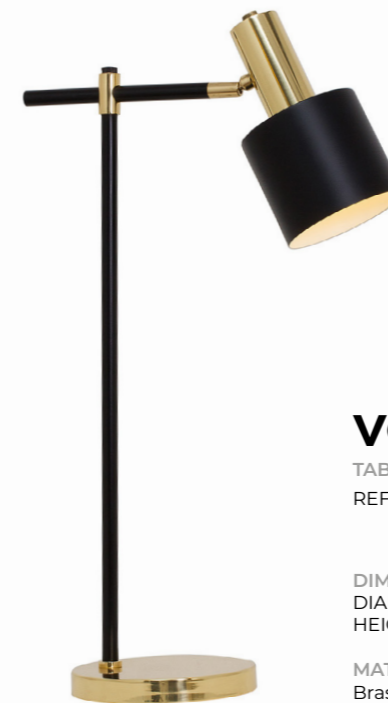

## ASUOS

TABLE LAMP  
REF.: W03-E27-574

DIMENSIONS  
DIAM: 18 cm  
HEIGHT: 55 cm

MATERIALS  
Brass  
Aluminium

BULB  
E27 1 x 20W

FINISHING  
Chrome Finish (B-004)  
Lacquered Aluminium  
RAL 9010

## VOGUE

TABLE LAMP  
REF.: W04-E27-548

BULB  
E27 1 x 20W

FINISHING  
Copper Brass (B-009)  
Lacquered Aluminium  
RAL 9011

DIMENSIONS  
DIAM: 30 cm  
HEIGHT: 175 cm

MATERIALS  
Brass  
Aluminium

## VOGUE

TABLE LAMP  
REF.: W03-E27-546

DIMENSIONS  
DIAM: 18 cm  
HEIGHT: 60 cm

MATERIALS  
Brass  
Aluminium

BULB  
E27 1 x 20W

FINISHING  
Polished Brass (B-001)  
Lacquered Aluminium  
RAL 9011

# NERO

TABLE LAMP

REF.: W03-E27-560

**DIMENSIONS**  
LENGTH: 82 cm  
WIDTH: 20 cm  
HEIGHT: 70 cm

**MATERIALS**  
Brass  
Aluminium

**BULB**  
E27 1 x 20W

**FINISHING**  
Polished Brass (B-001)  
Lacquered Aluminium RAL 1019