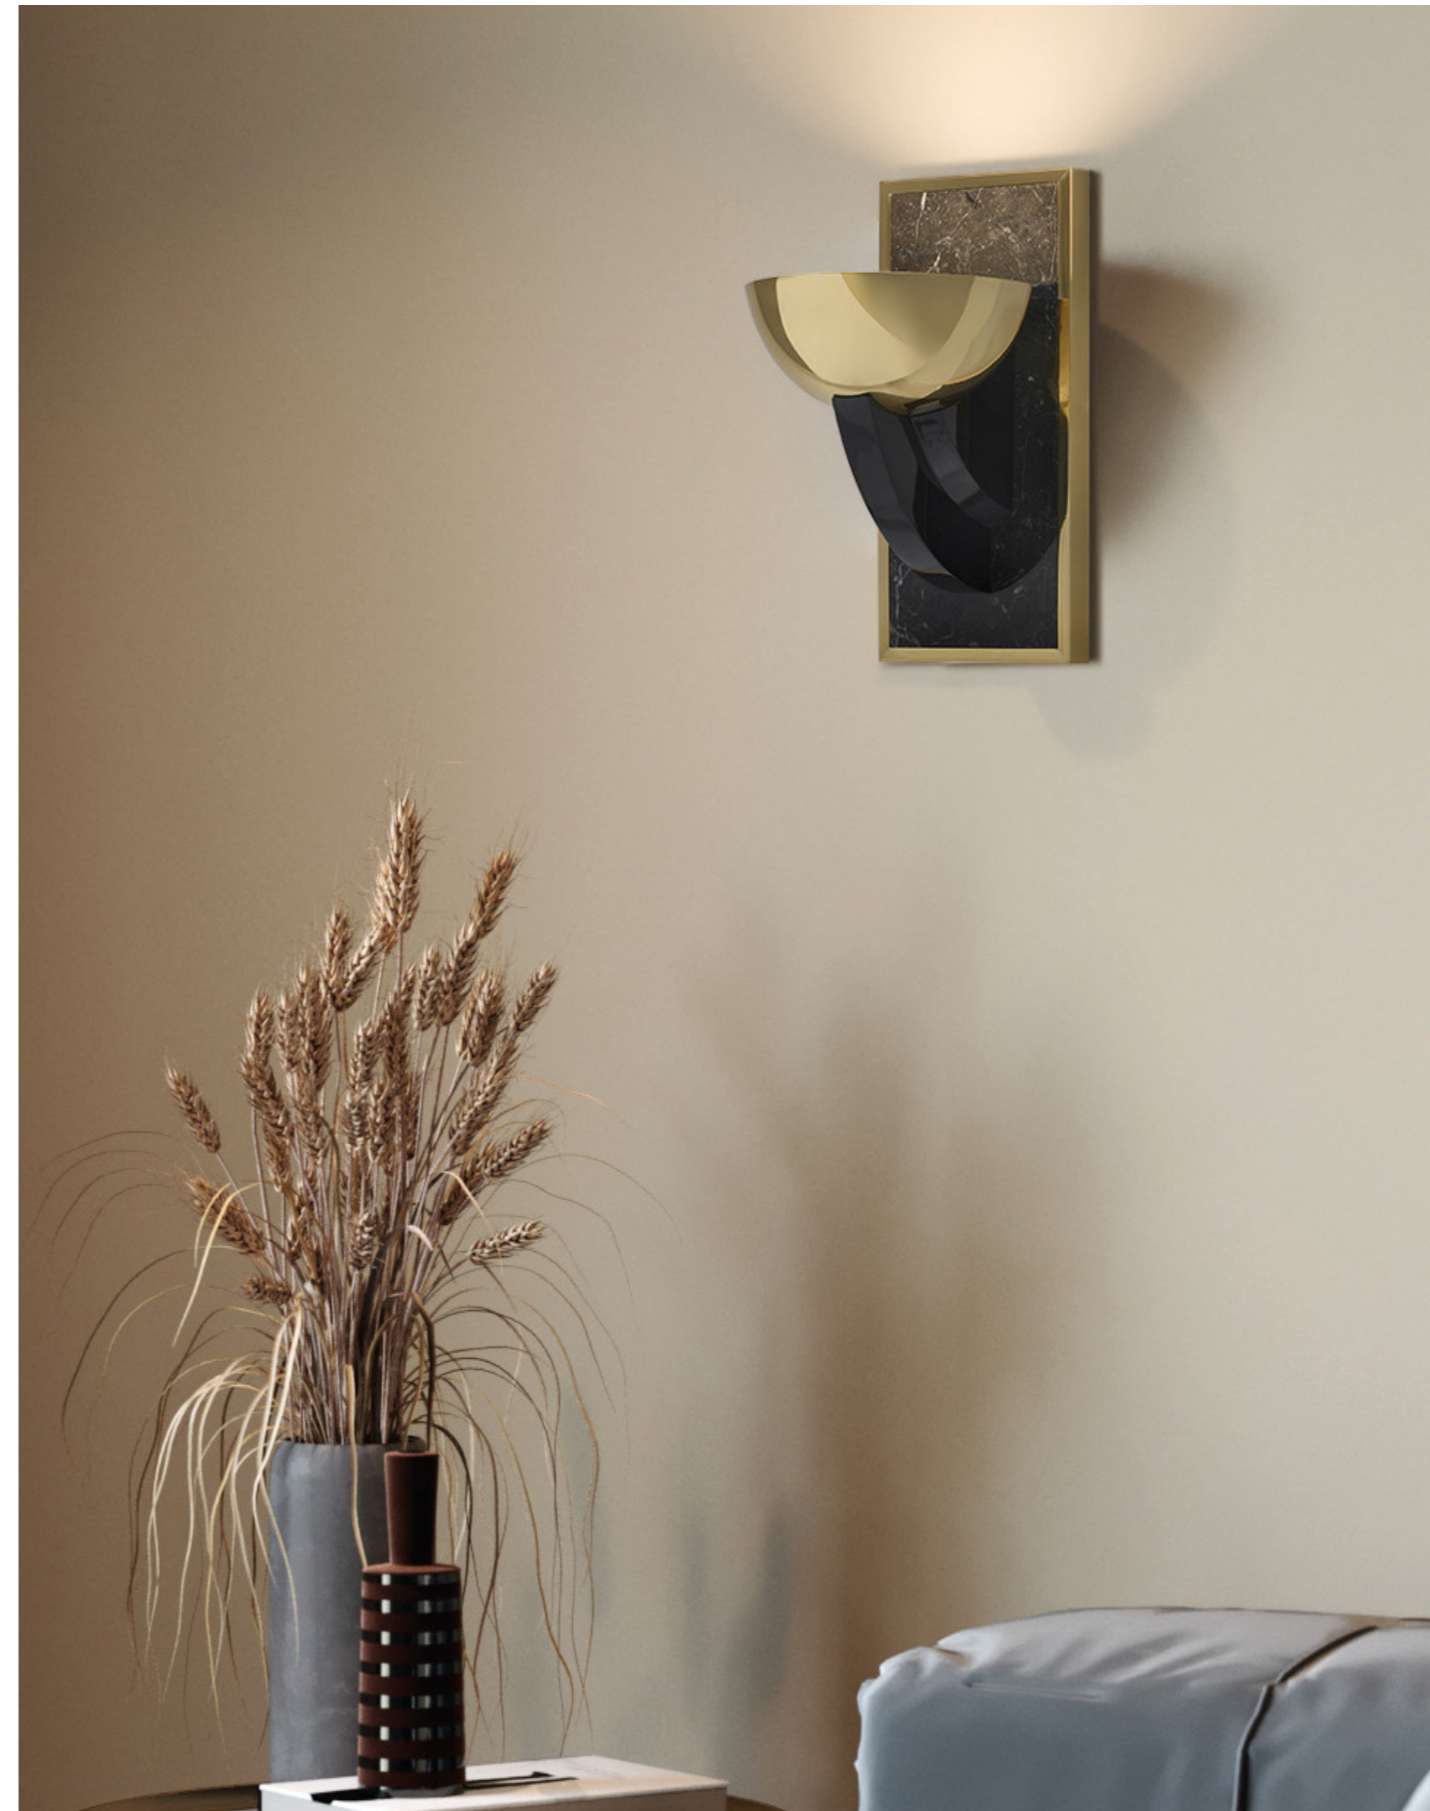

# CLIP

WALL LAMP

REF.: W02-G-557/21

**DIMENSIONS**  
LENGTH: 12 cm  
WIDTH: 22 cm  
HEIGHT: 30 cm

**MATERIALS**  
Brass  
Glass

**BULB**  
G9 1 x 3W

**FINISHING**  
Polished Brass (B-001)  
White Glass

# RHODES

WALL LAMP

REF.: W02-U-9/22

**FINISHING**  
Polished Brass (B-001)  
Dark Emperor Marble  
Lacquered Resin RAL 9011

**BULB**  
GU10 1 x 6W

**MATERIALS**  
Brass  
Marble  
Resin

**DIMENSIONS**  
LENGTH: 24 cm  
WIDTH: 20 cm  
HEIGHT: 33 cm