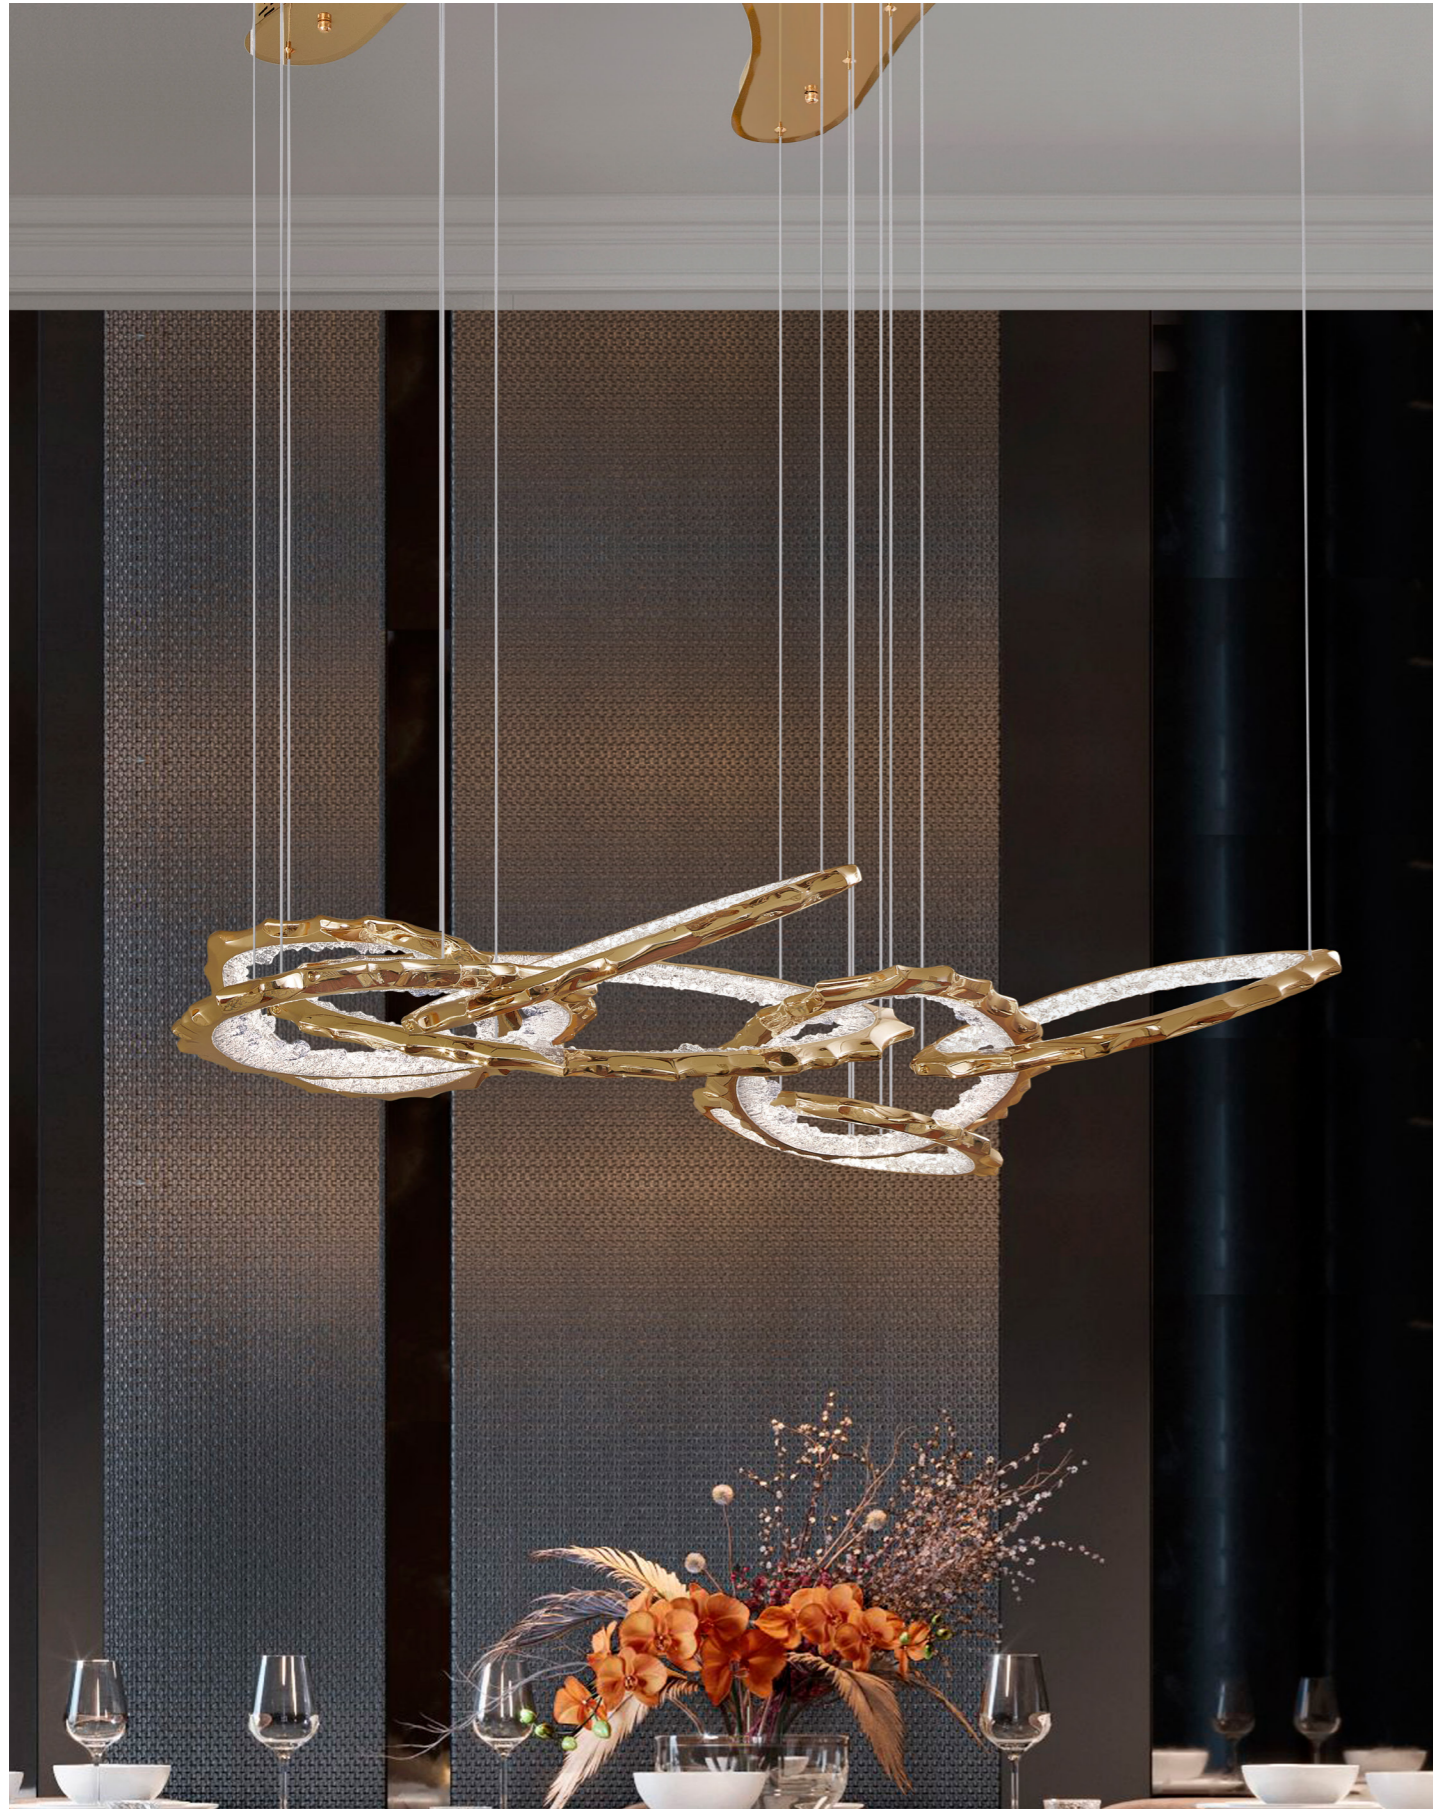

LINE PARODI

CEILING LAMP

REF.: 018235L110G

DIMENSIONS
LENGTH: 110 cm
WIDTH: 125 cm
HEIGHT: 200 cm (adjustable)

MATERIALS
Zinc Alloy
Optical Acrylic

BULB
LED 3000K 180W

FINISHING
Champagne Gold
Clear Acrylic