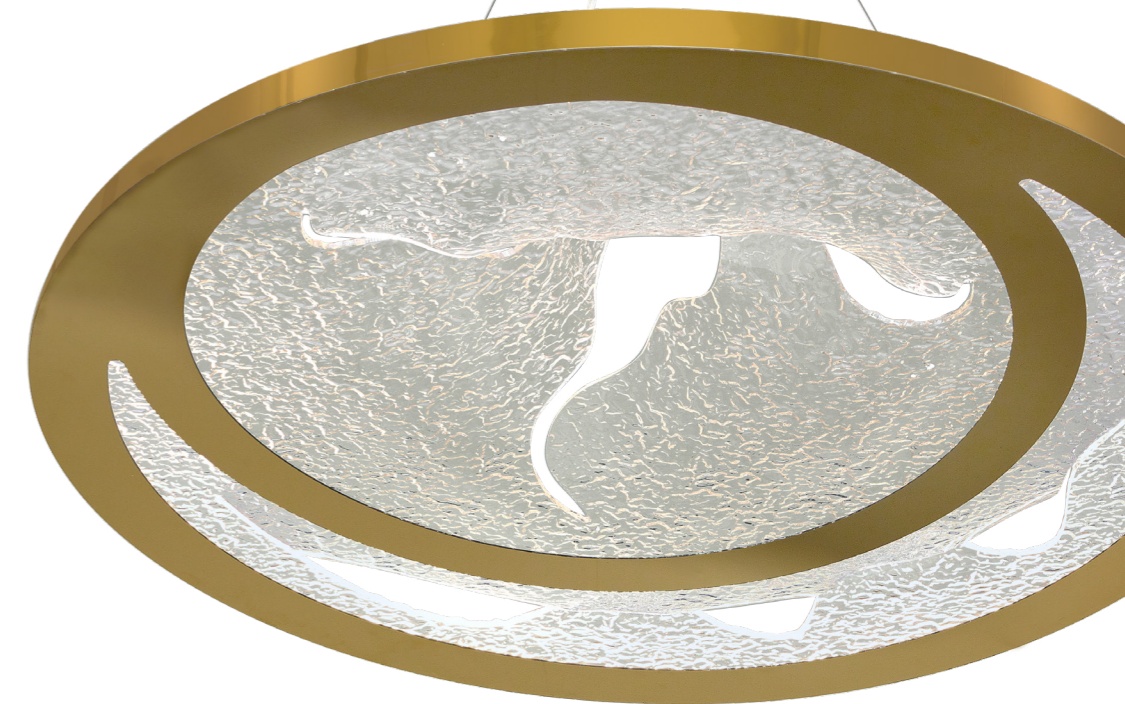

CIRCULAR LAMP DIMENSIONS  
 DIAM: 80 cm  
 HEIGHT: 200cm (adjustable)

REF.: 018237L80G-RIGHT

MATERIALS  
 Acrylic  
 Stainless Steel

REF.: 018237L80G-LEFT

BULB  
 LED 3000K 30W  
 (Circular Lamp) LED 3000K 45W