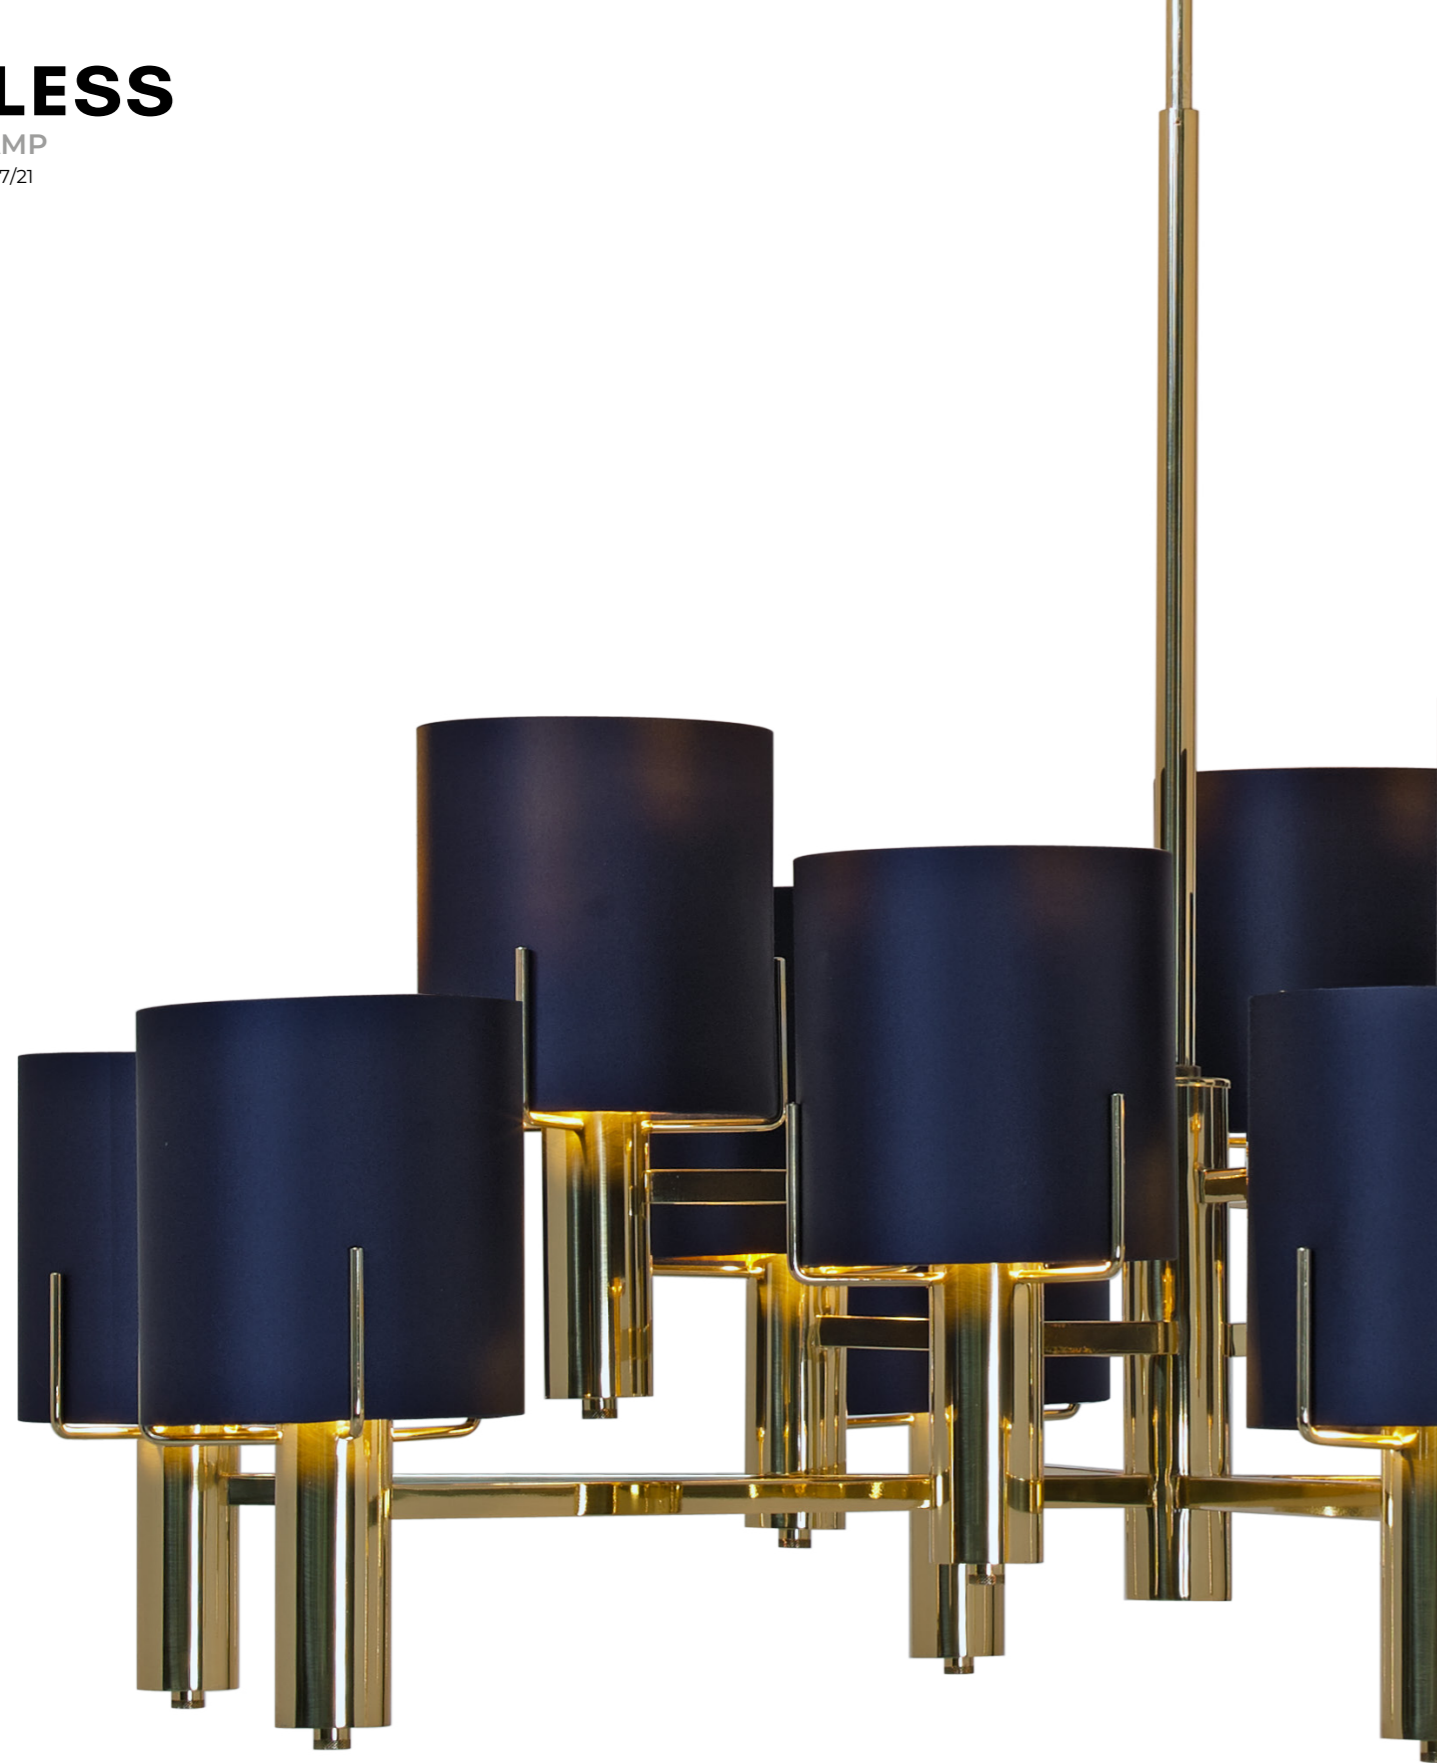

SUPLESS

CEILING LAMP

REF.: W01-E27-867/Z1