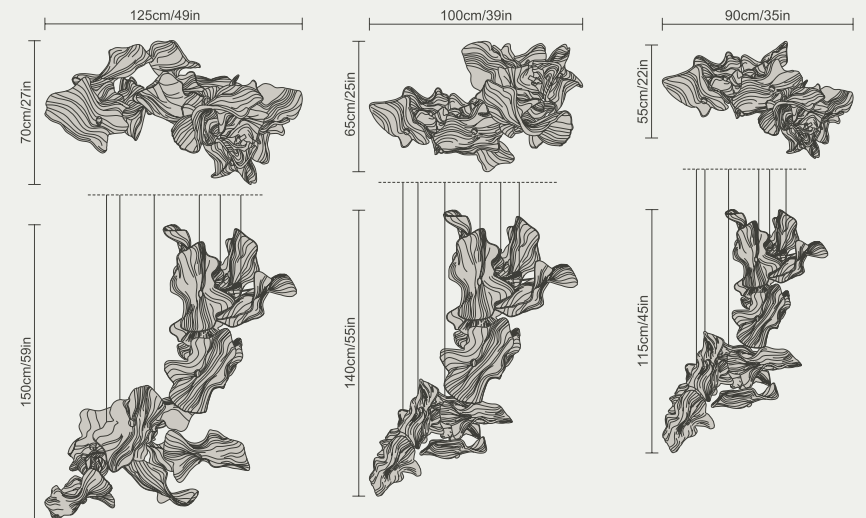

CT3481/7 + CT3482/8 | CT3481/6 + CT3482/8 | CT3481/6 + CT3482/6
41/PR with translucent white porcelains