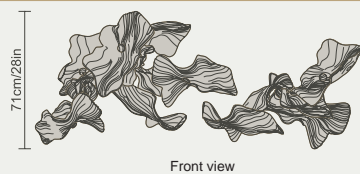

Horizontal *Compositions* Index