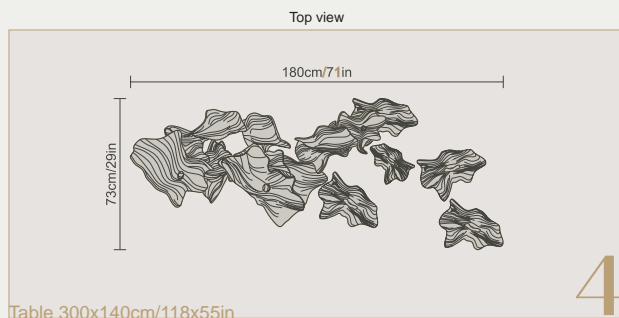

Horizontal *Compositions* Index