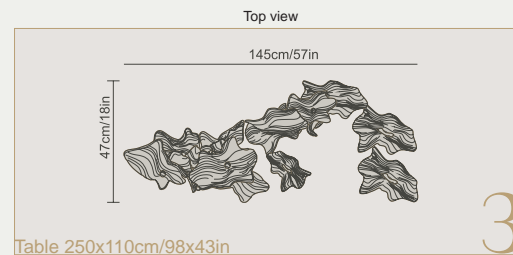

Horizontal *Compositions* Index