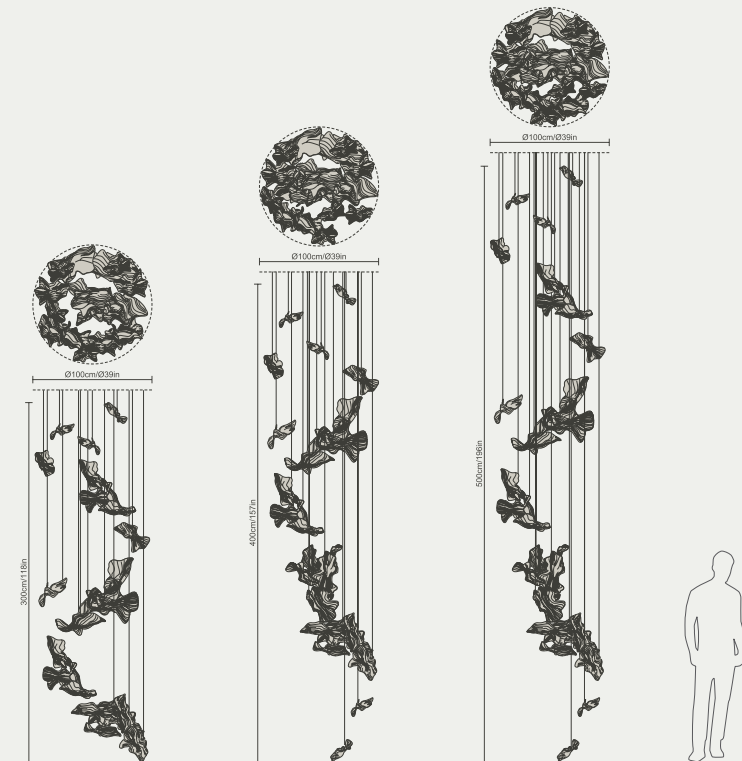

## Positioning versatility

The petals can be suspended on both sides, by attaching the suspension piece on the desired position.

Legato, Cadenza, and Coda

# Vertical Composition 12

Composition Ø160x260cm/Ø63x102in

Ø160cm/Ø63in

258cm/101in

CT3481/7 + CT3482/8 + CT3481/6 + CT3483/3 + TDH17 + (2)TDH8 + (2)TDI21 + TD122  
+ (2)TD123  
10/FP + 41/PR with translucent white porcelains

# Vertical Composition 13

Compositions Ø100x500cm/ Ø39x197in | Ø100x400cm/ Ø39x157in  
Ø100x300cm/Ø39x118in

CT3481/6 + CT3482/6 + (2)CT3483/3 + CT3483/4 + (2)TD117 + TD118 + TD119 + (2)TD120  
+ TD121 + (2)TD123  
10/FP + 41PR with translucent white porcelains