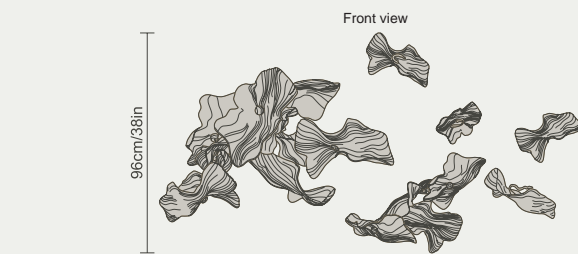

CT 3481/7 + CT3483/3 + (2)TD118 + TD121 + TD123
41/FO with translucent white porcelains