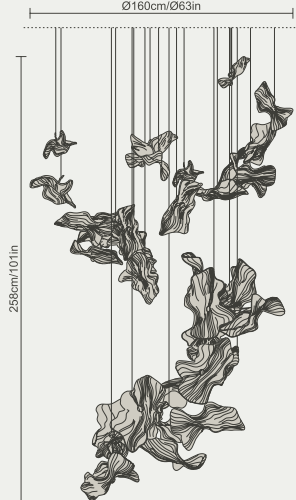

Ø160cm/Ø63in

258cm/101in

CT3481/7 + CT3482/8 + CT3481/6 + CT3483/3 + TDH17 + (2)TDH8 + (2)TDI21 + TD122
+ (2)TD123
10/FP + 41/PR with translucent white porcelains