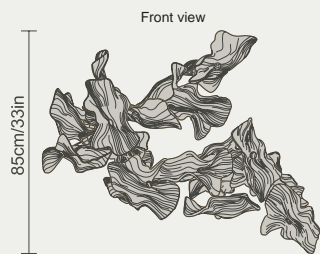

Horizontal *Composition* 7

Composition Ø100x85cm/Ø39x33in

Table Ø180cm/Ø71in

CT3481/6 + CT3482 + CT3483/3
10/W with translucent white porcelains