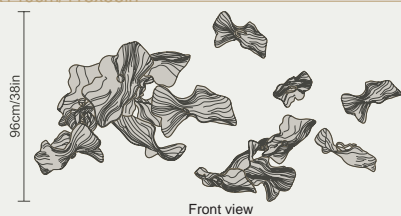

Horizontal *Compositions* Index