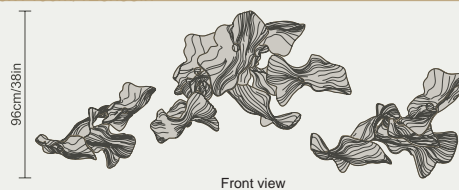

Horizontal *Compositions* Index