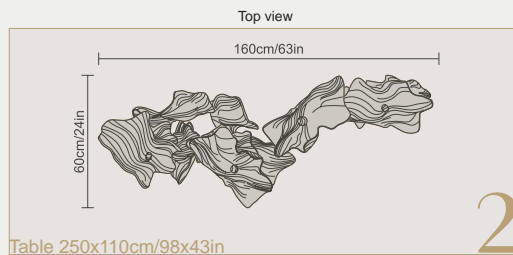

Horizontal *Compositions* Index