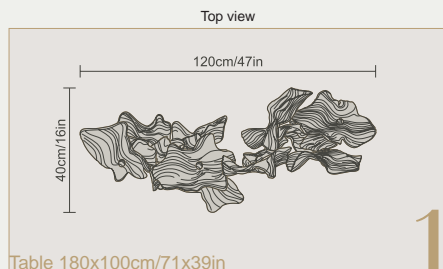

Horizontal *Compositions* Index