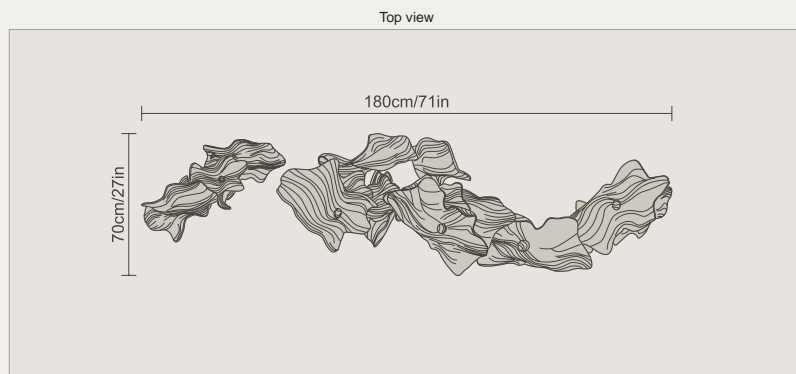

Horizontal *Composition* 5

Composition 180x70x96cm/71x27x37in

Table 320x140cm/126x55in

CT3483/3 + CT 3481/7 + CT3483/4
10/W with translucent white porcelains