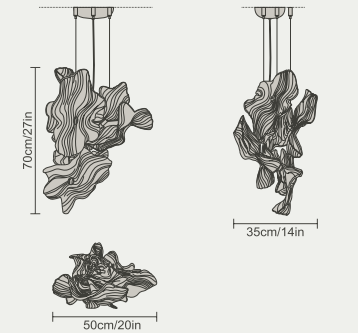

CT3483/3

Aria Fioritura Large

CT3482/8

Aria Fioritura Medium

CT3482/6

## Positioning versatility

The petals can be suspended on both sides, by attaching the suspension piece on the desired position.

Legato, Cadenza, and Coda