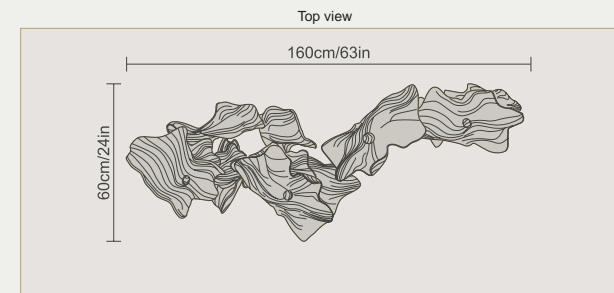

CT 3481/7 + CT3483/4
41/PR with opaque black porcelains