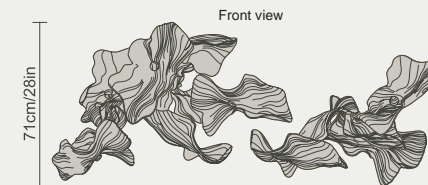

CT 3481/7 + CT3483/4
41/PR with opaque black porcelains