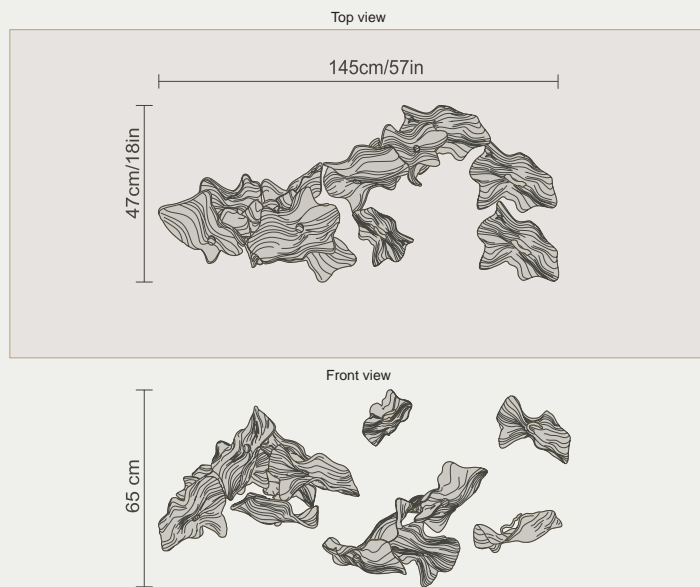

Horizontal Composition 3

Composition 145x47x65cm/57x18x25in

Table 250x110cm/98x43in

CT 3481/6 + CT3483/3 + TD118 + TD121 + TD123
10/PR with translucent white porcelains