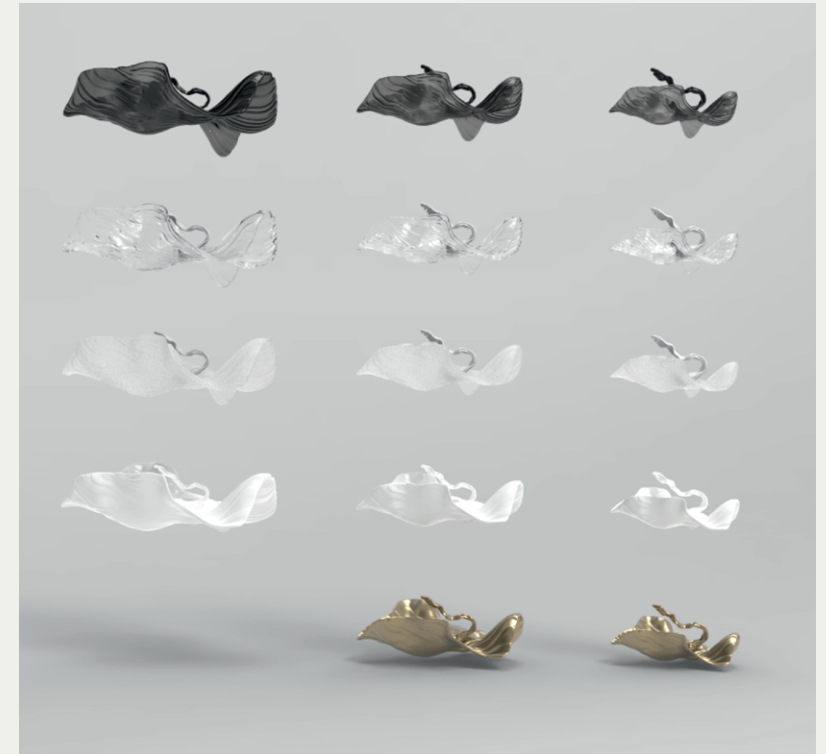

CT3483/3

Aria Fioritura Large

CT3482/8

Aria Fioritura Medium

CT3482/6

# TD | Decorative Models

## Positioning versatility

The petals can be suspended on both sides, by attaching the suspension piece on the desired position.

Legato, Cadenza, and Coda