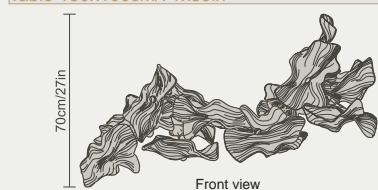

Horizontal *Compositions* Index