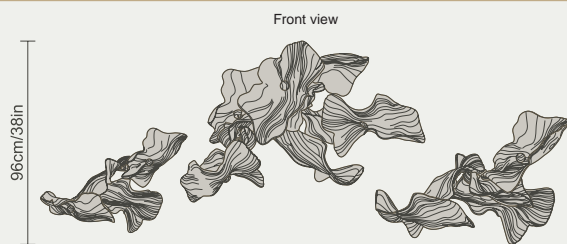

Horizontal *Composition* 5

Composition 180x70x96cm/71x27x37in

Table 320x140cm/126x55in

CT3483/3 + CT 3481/7 + CT3483/4
10/W with translucent white porcelains