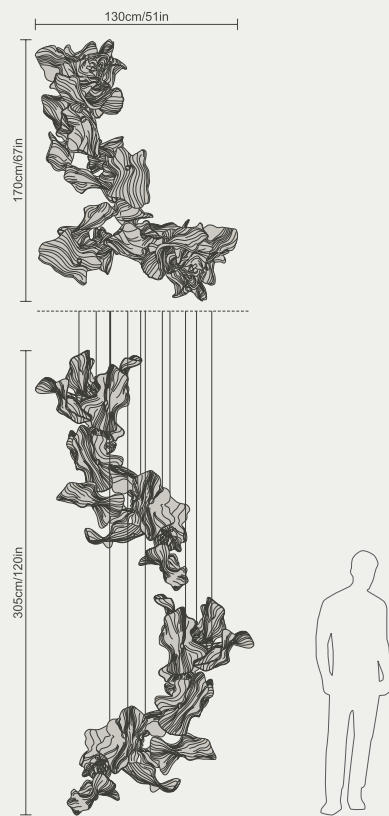

Vertical *Composition* 10

Composition 130x170x305cm/51x67x120in

(2)CT3481/7 + (2)CT3482/8
10/FP + 41/PR with translucent white porcelains