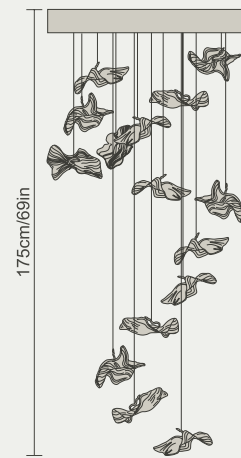

# Vertical Composition 16

Composition 485x245x330cm / 191x96x130in

(2)CT3481/7 + (2)CT3482/8 + CT3481/6 + (3)CT3483/3 + CT3483/4 + TD117 + (5)TD118 + (3)TD119 + (5)TD120 + (9)TD121  
+ (3)TD122 + (7)TD123 + TD124  
10/FP + 41/PR with translucent white porcelains

# Staircase *Composition*

**Composition** Ø80x175cm | Ø31x69in

+ recessed tray ceiling with downlights

Ø80cm/Ø31in

(3)TD117 + (10)TD120 + (2)TD123  
10/FP + 4IPR with translucent white porcelains

Every note is fleeting, yet eternal,  
a reminder that life's most precious gifts  
cannot be grasped but must be felt.