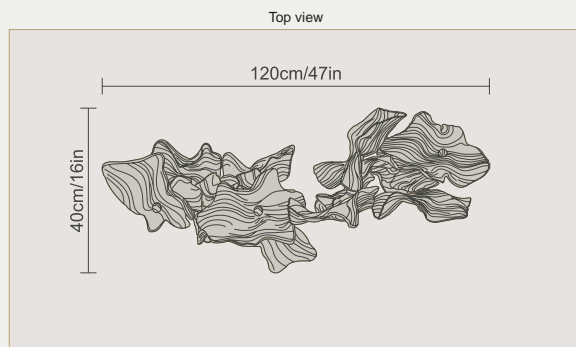

Horizontal *Composition* 1

Composition 120x40x70cm/47x16x27in

Table 180x100cm/71x39in

CT 3481/6 + CT3482/6
10/PR with translucent white porcelains