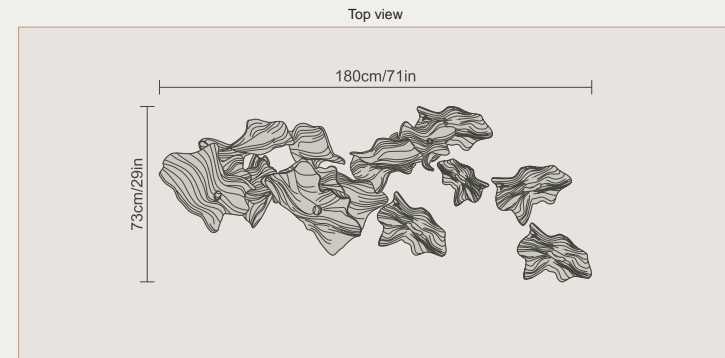

CT 3481/7 + CT3483/3 + (2)TD118 + TD121 + TD123
41/FO with translucent white porcelains