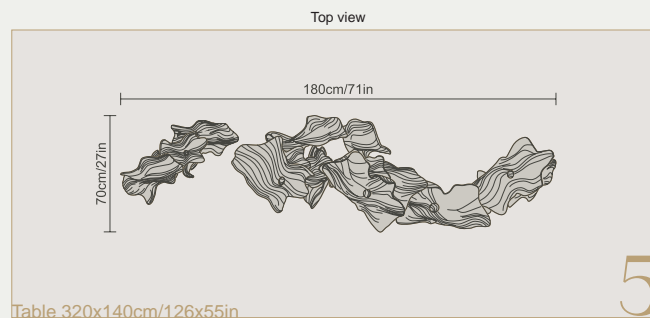

Horizontal *Compositions* Index