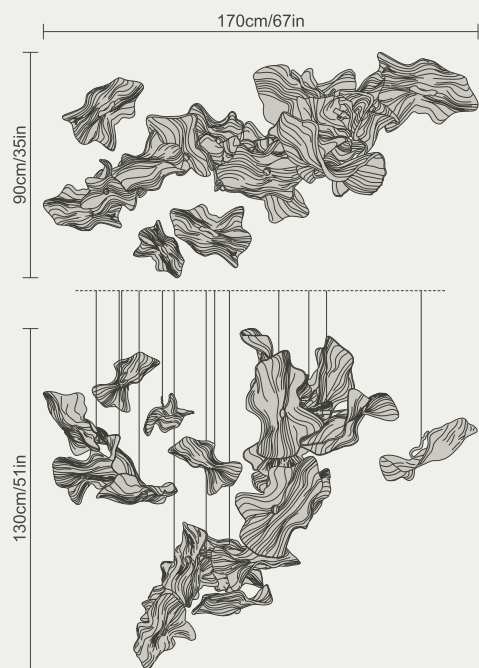

Vertical Composition 14

Composition 170x90x130cm / 67x35x51in

CT3481/6 + CT3482/8 + CT3483/3 + TD18 + TD121 + TD122 + TD123
10/FP with translucent white porcelains