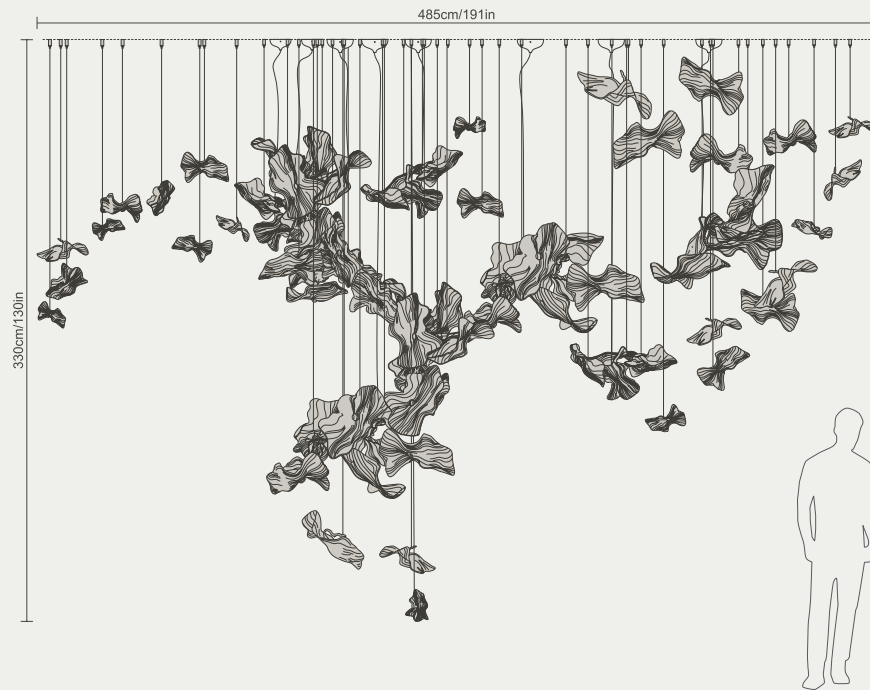

Vertical Composition 16

Composition 485x245x330cm / 191x96x130in