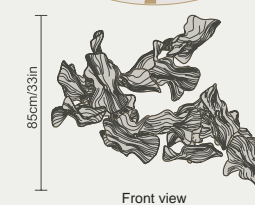

Horizontal *Compositions* Index