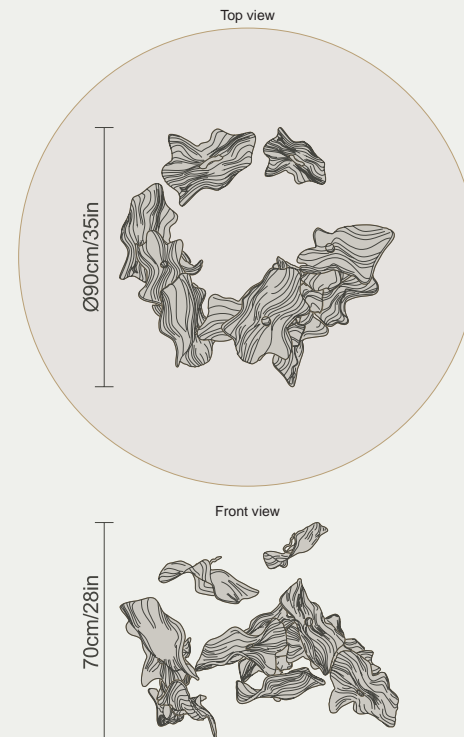

# Horizontal *Composition* 5

Composition 180x70x96cm/71x27x37in

Table 320x140cm/126x55in

CT3483/3 + CT 3481/7 + CT3483/4  
10/W with translucent white porcelains

# Horizontal *Composition* 6

Composition Ø90x70cm/Ø35x27in

Table Ø150cm/Ø59in

CT 3481/6 + CT3483/3 + TD117 + TD124  
41/PR with translucent white porcelains