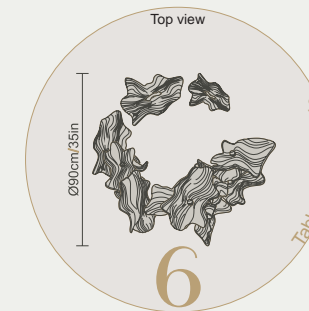

Horizontal *Compositions* Index