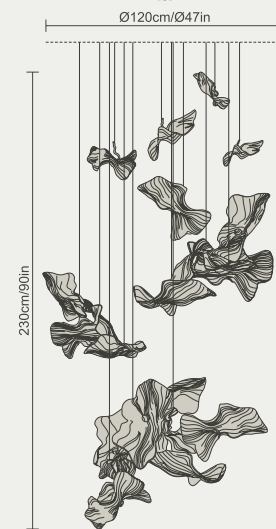

Vertical Composition 11

Composition Ø120x320cm/Ø47x126

CT3481/7 + CT3483/3 + CT3483/4 + TD119-FD120-FD123
10/FO with translucent white porcelains