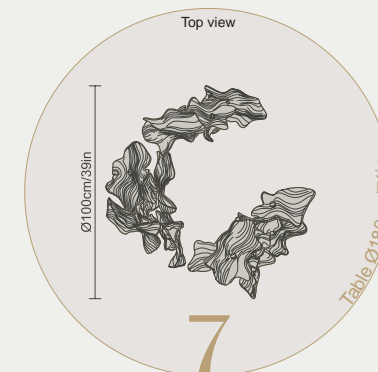

Horizontal *Compositions* Index