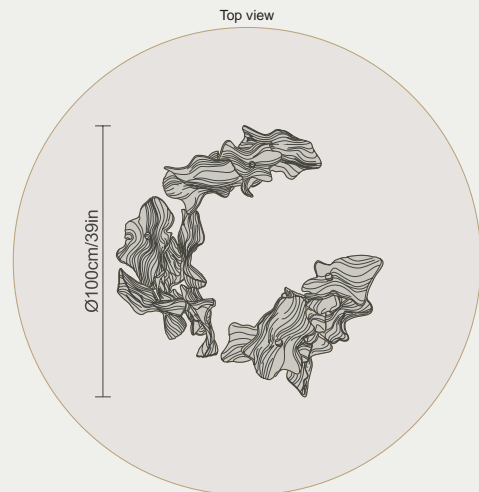

# Horizontal *Composition* 6

Composition Ø90x70cm/Ø35x27in

Table Ø150cm/Ø59in

CT 3481/6 + CT3483/3 + TD117 + TD124  
41/PR with translucent white porcelains

# Horizontal *Composition* 7

Composition Ø100x85cm/Ø39x33in

Table Ø180cm/Ø71in

CT3481/6 + CT3482 + CT3483/3  
10/W with translucent white porcelains