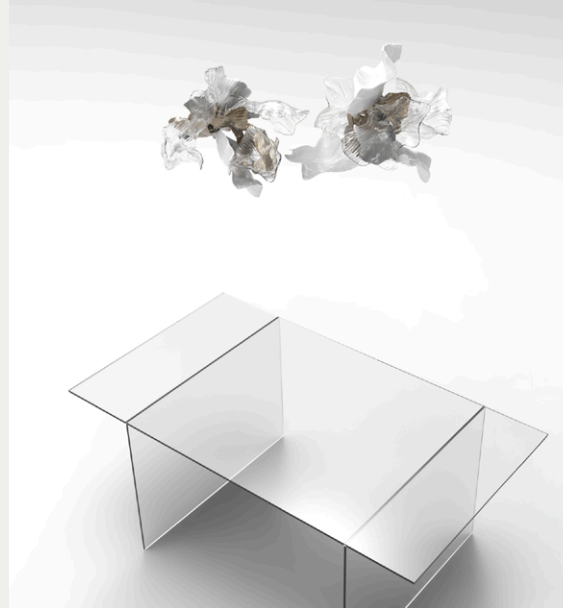

Horizontal *Composition* 1

Composition 120x40x70cm/47x16x27in

Table 180x100cm/71x39in

CT 3481/6 + CT3482/6
10/PR with translucent white porcelains