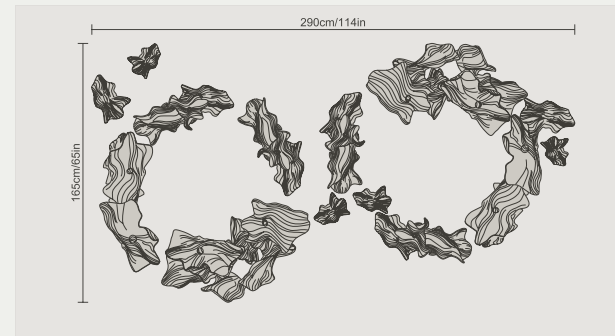

Table *Composition*

Composition 290x165x107cm/114x65x42in

Table 370x200/146x79in

(2)CT3481/7 + (2)CT3482/4 + (2)CT3482/3 + (1)TD118 + (3)TD120 + (1)TD121 + (1)TD123
10/F0 + 4IPR with translucent white porcelains