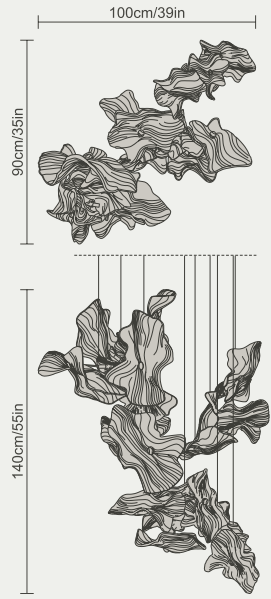

Vertical Composition Index

8