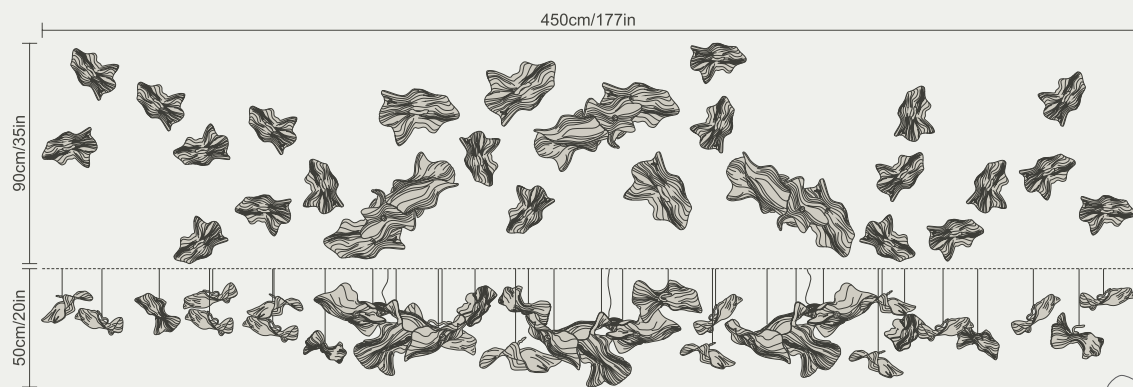

Hall *Composition*

Composition 90x450x50cm/35x177x20in

(3)CT3483/3 + (6)TD117 + (1)TD118 + (11)TD120 + (1)TD121 + (3)TD123 + (1)TD124
10/F0 with translucent white porcelains