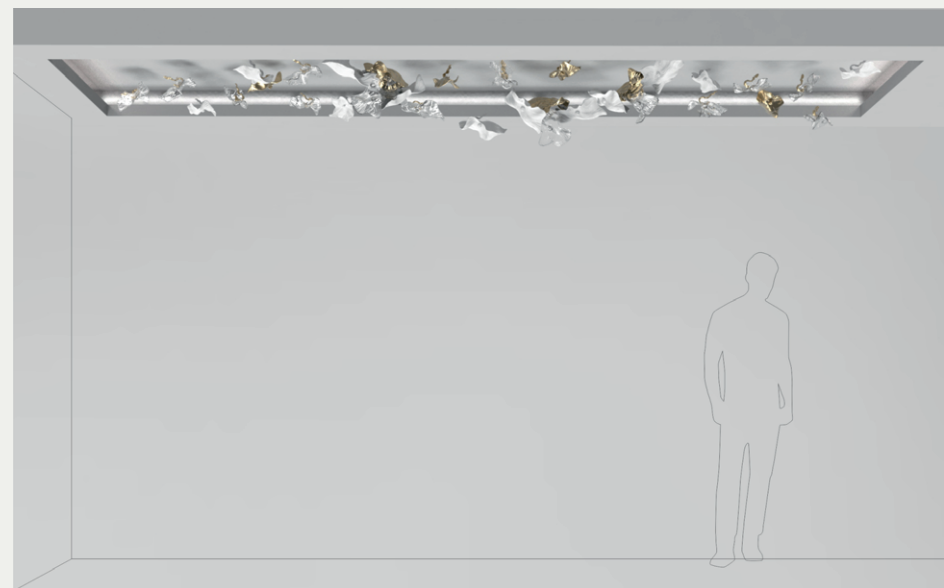

Hall *Composition*

Composition 90x450x50cm/35x177x20in

(3)CT3483/3 + (6)TD117 + (1)TD118 + (11)TD120 + (1)TD121 + (3)TD123 + (1)TD124
10/F0 with translucent white porcelains