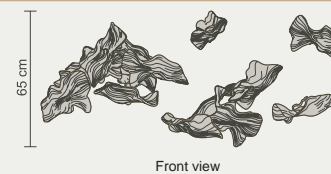

Horizontal *Compositions* Index