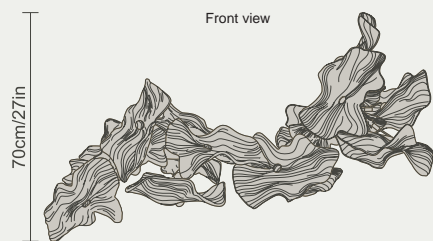

Horizontal *Composition* 1

Composition 120x40x70cm/47x16x27in

Table 180x100cm/71x39in

CT 3481/6 + CT3482/6
10/PR with translucent white porcelains