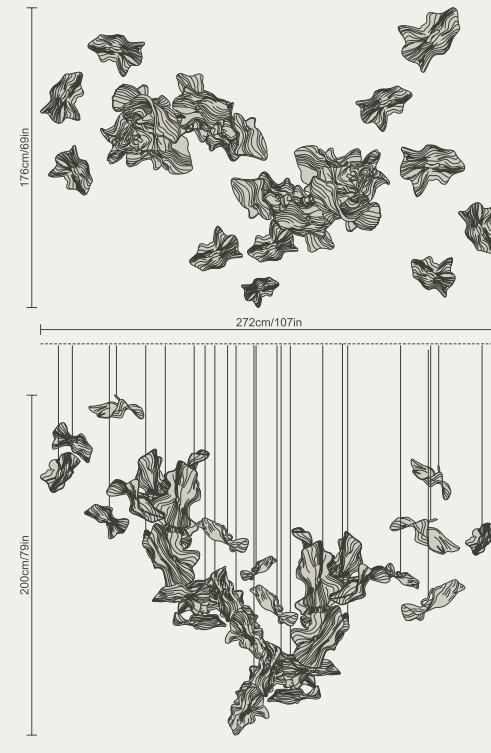

(2)CT3481/7 + (2)CT3482/8 + TD117 + (2)TD118 + TD119+ (4)TD121+ TD122+ TD124
10/FP + 41PR with translucent white porcelains