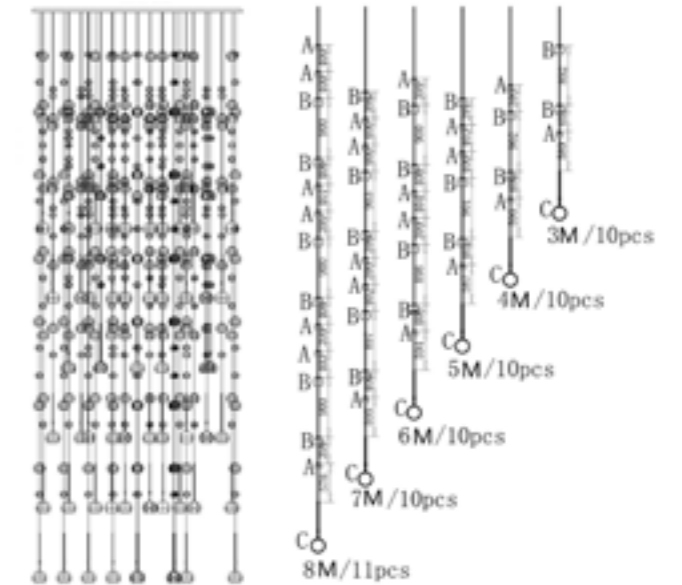

LIGHTING PROJECTS

HUNDREDS SUCCESSFUL PROJECTS, K-LIGHTING PREMIUM TURNED THEIR ATTENTION TO THIS UNLIMITED AREA OF LIGHTING DESIGN