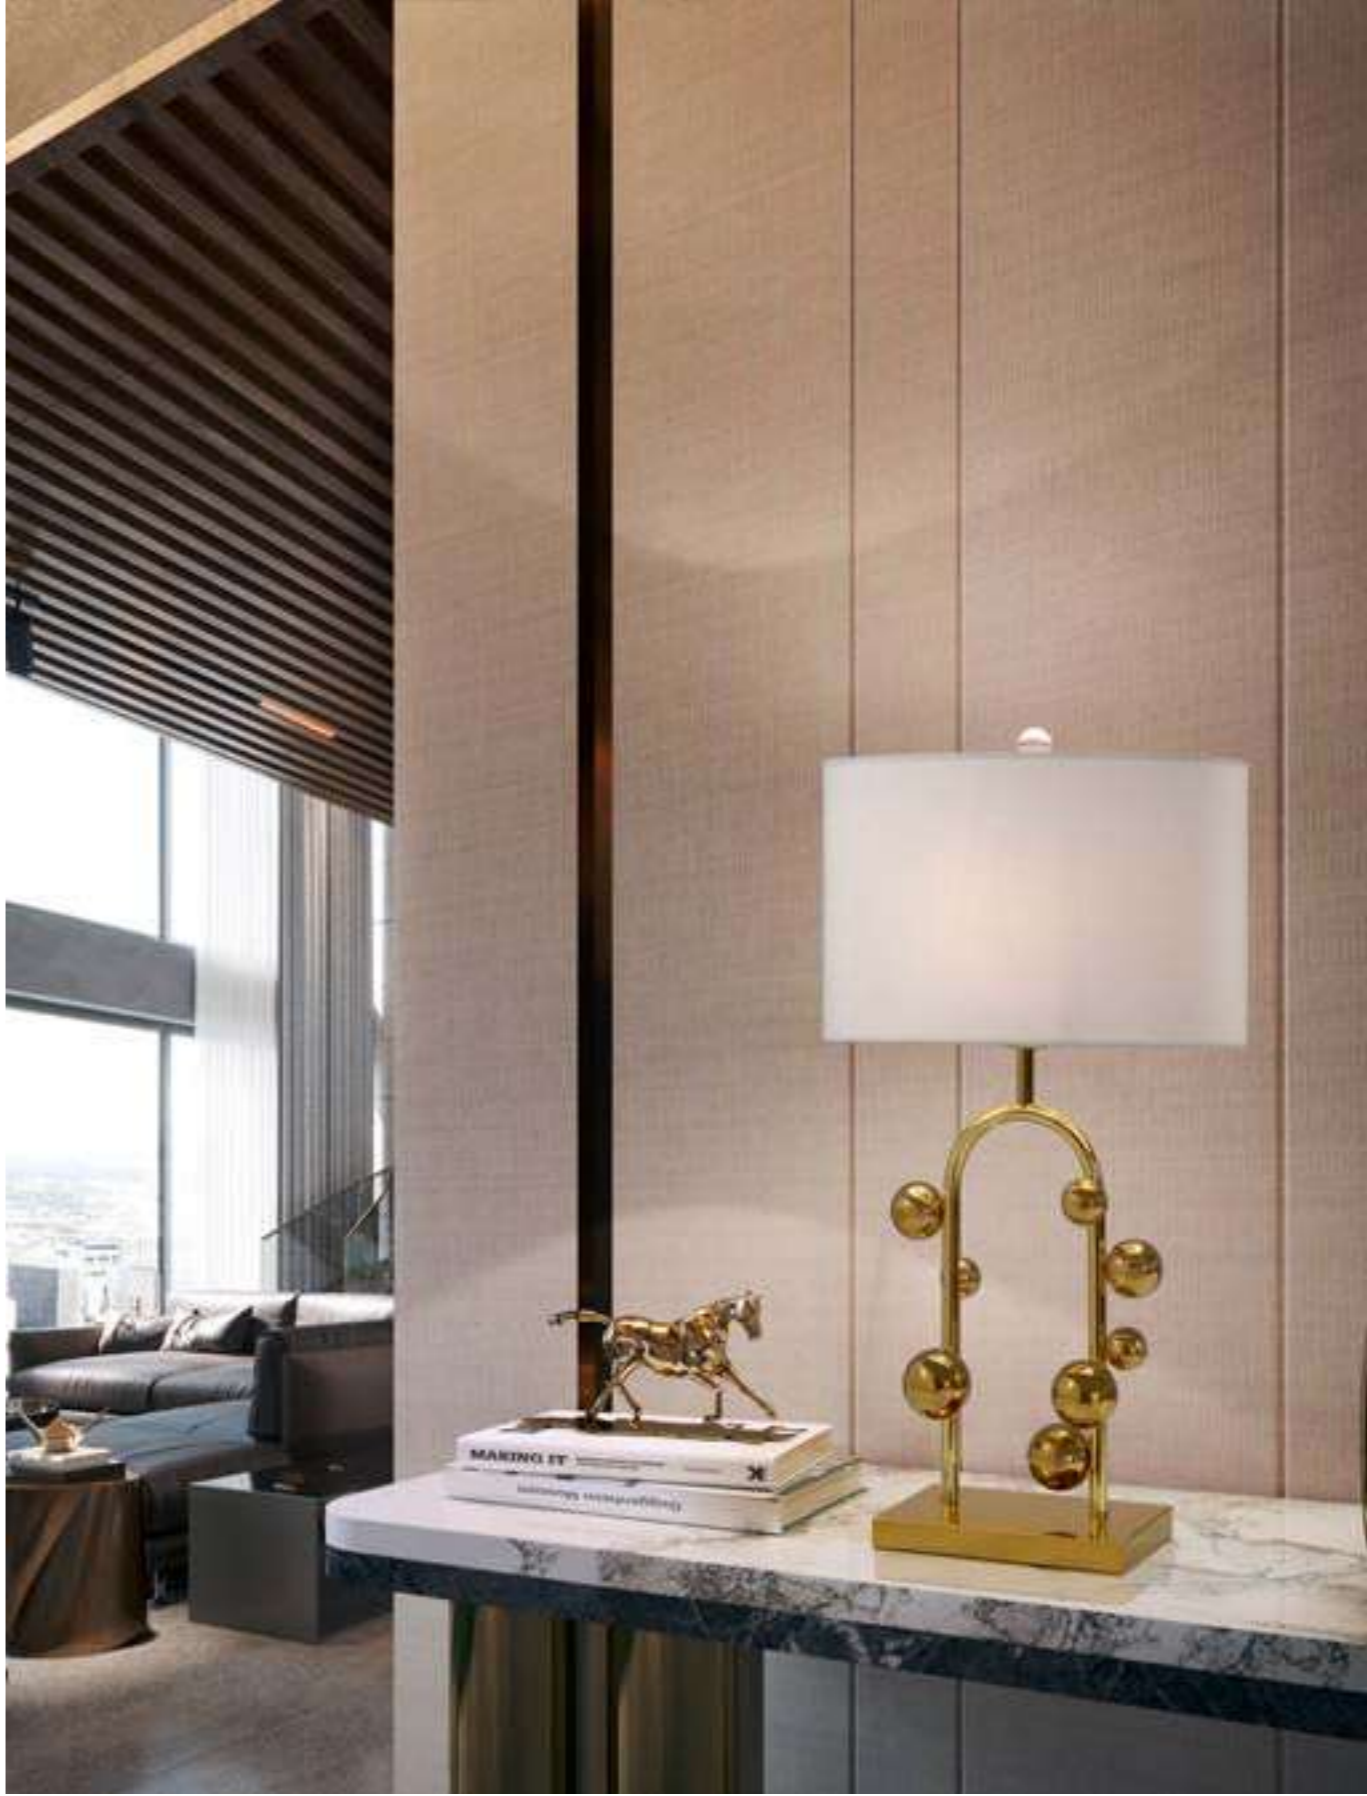

LAMPSHADE
 HEIGHT: 24 cm
 WIDTH: 40 cm
 DEPTH: 22 cm

FINISHES

REF.:

DIMI
 HEI
 WID
 DEP

MAT
 STAI
 BUL

LAM
 HEIGHT: 28 cm
 WIDTH: 50 cm
 DEPTH: 26 cm

FINI:

REF.: 8214L130G

DIMENSIONS
 HEIGHT: 20 cm
 WIDTH: 130 cm
 DEPTH: 13 cm
 CORD HEIGHT: 150 cm (adjustable)

MATERIALS
 STAINLESS STEEL | GLASS
 BULB: E27 7x8W

FINISHES

REF.: 8714G

DIMENSIONS
 HEIGHT: 28 cm
 WIDTH: 34 cm
 DEPTH: 28 cm

REF.: 8164D100G

DIMENSIONS
 HEIGHT: 60 cm
 DIAM: 100 cm
 CORD HEIGHT: 100 cm (adjustable)

MATERIALS
 STAINLESS STEEL | GLASS
 BULB: E14 15x40W

FINISHES

REF.: 8714C

DIMENSIONS
HEIGHT: 28 cm
WIDTH: 34 cm
DEPTH: 28 cm