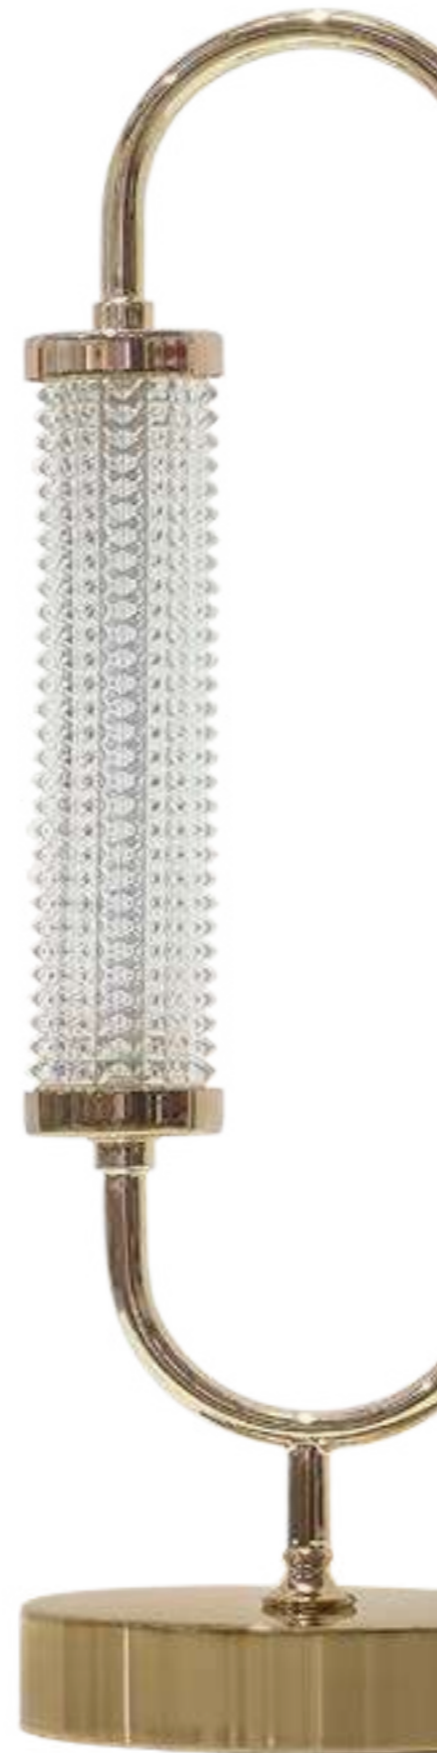

LINE ANDY

[BACK TO INDEX](#)

REF.: 8601G

DIMENSIONS
HEIGHT: 55 cm
DIAM: 18 cm

MATERIALS
STAINLESS STEEL | GLASS
BULB: LED 10,5W

FINISHES

REF.: 8801G

DIMENSIONS
HEIGHT: 50 cm
DEPTH: 20 cm

MATERIALS
STAINLESS STEEL | GLASS
BULB: LED 10,5W

FINISHES