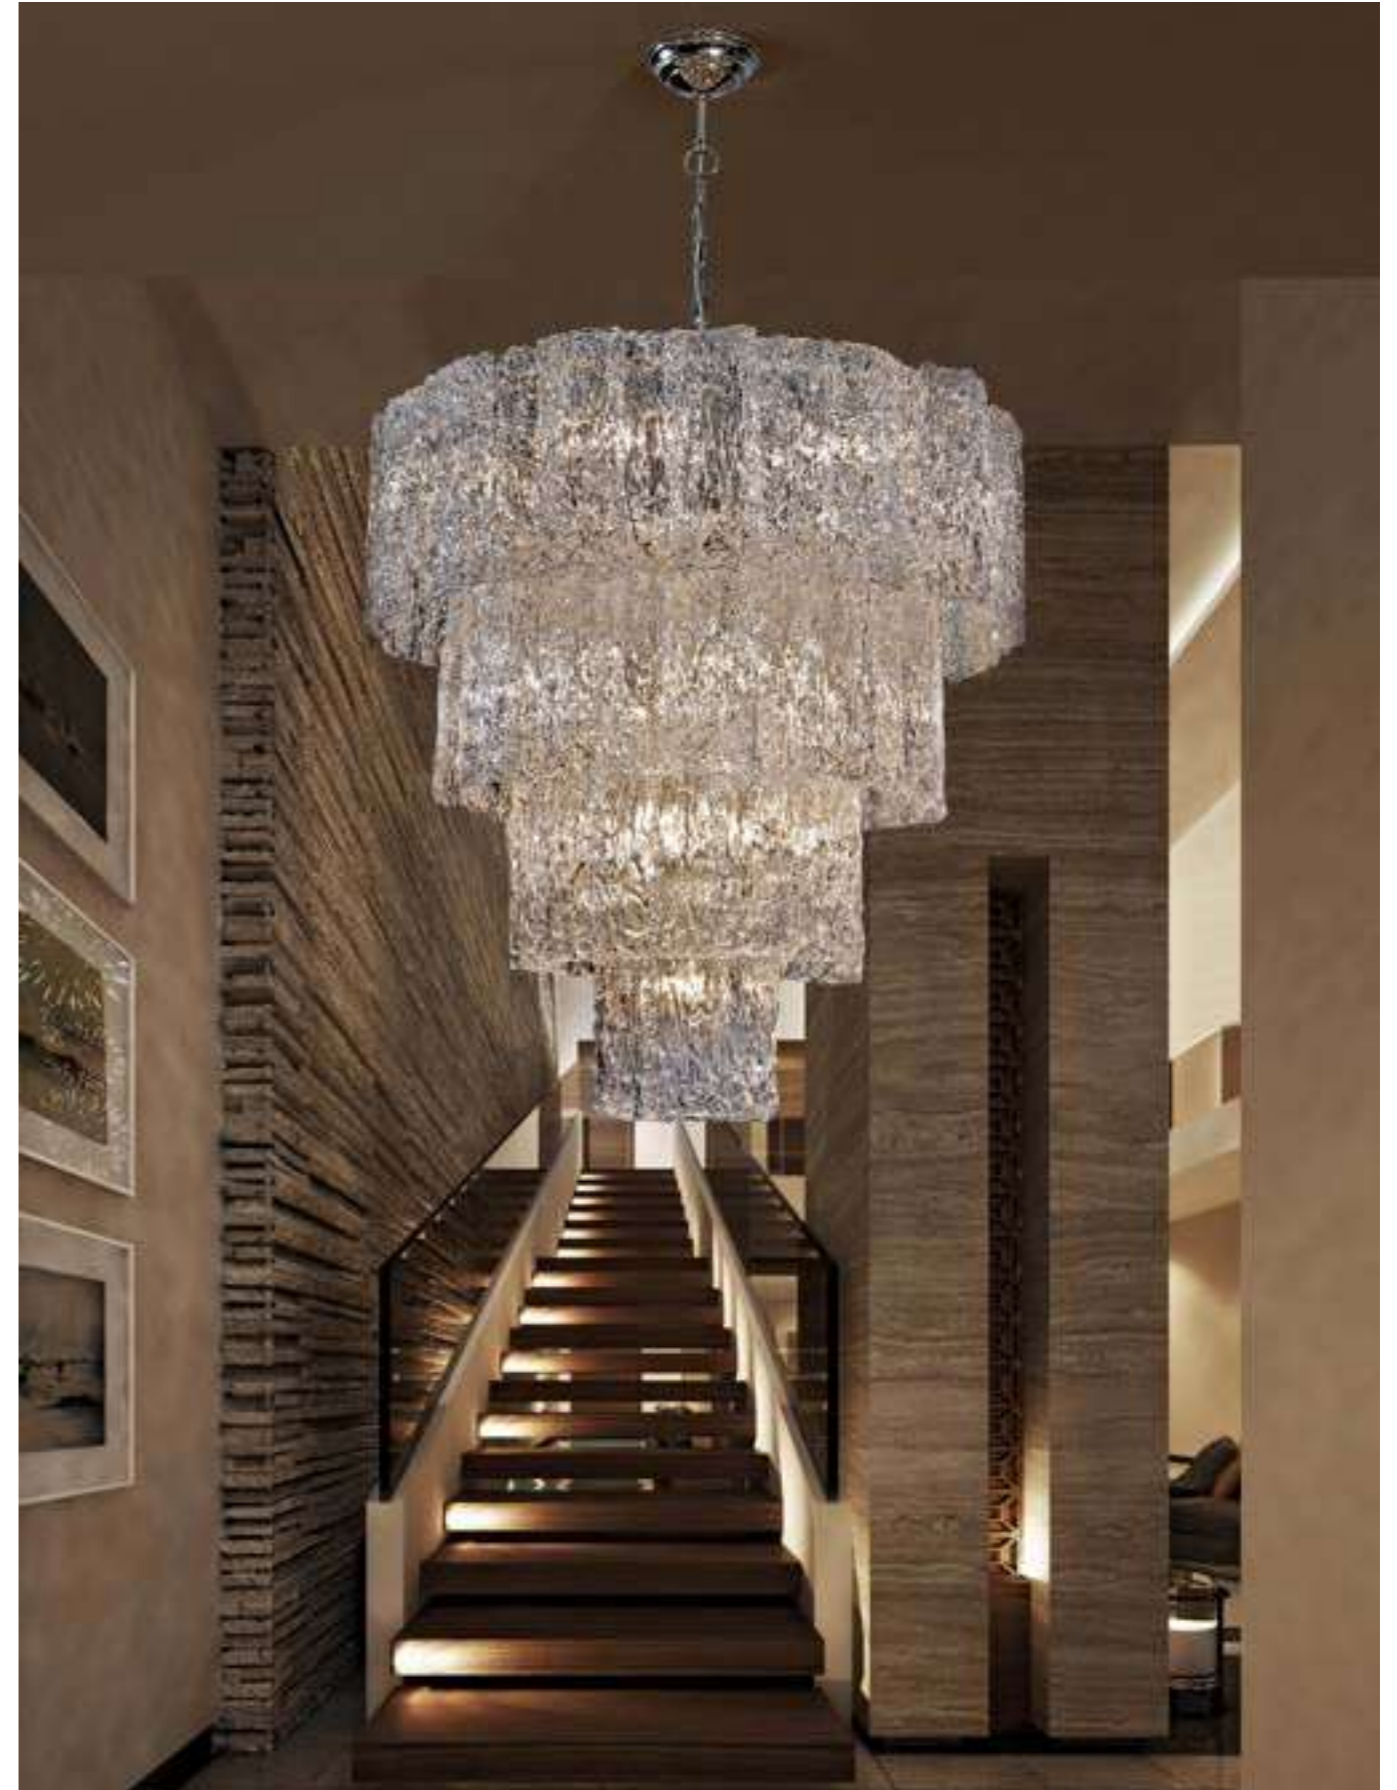

REF.: 8134D80G

DIMENSIONS
HEIGHT: 69 cm
DIAM: 80 cm
CORD HEIGHT: 50 cm (adjustable)

MATERIALS
STAINLESS STEEL | GLASS
BULB: E14 18x40W

FINISHES

REF.: 8134L120C

DIMENSIONS
HEIGHT: 50 cm
WIDTH: 120 cm
DEPTH: 40 cm
CORD HEIGHT: 120 cm (adjustable)

MATERIALS
BRASS | GLASS
BULB: E14 15x40W

FINISHES

REF.: 8134D80L4C

DIMENSIONS
HEIGHT: 105 cm
DIAM: 80 cm
CORD HEIGHT: 120 cm (adjustable)

MATERIALS
BRASS | GLASS
BULB: E14 18x40W

FINISHES

REF.: 8134L220C

DIMENSIONS
HEIGHT: 50 cm
WIDTH: 220 cm
DEPTH: 40 cm
CORD HEIGHT: 120 cm (adjustable)

MATERIALS
BRASS | GLASS
BULB: E14 28x40W

FINISHES