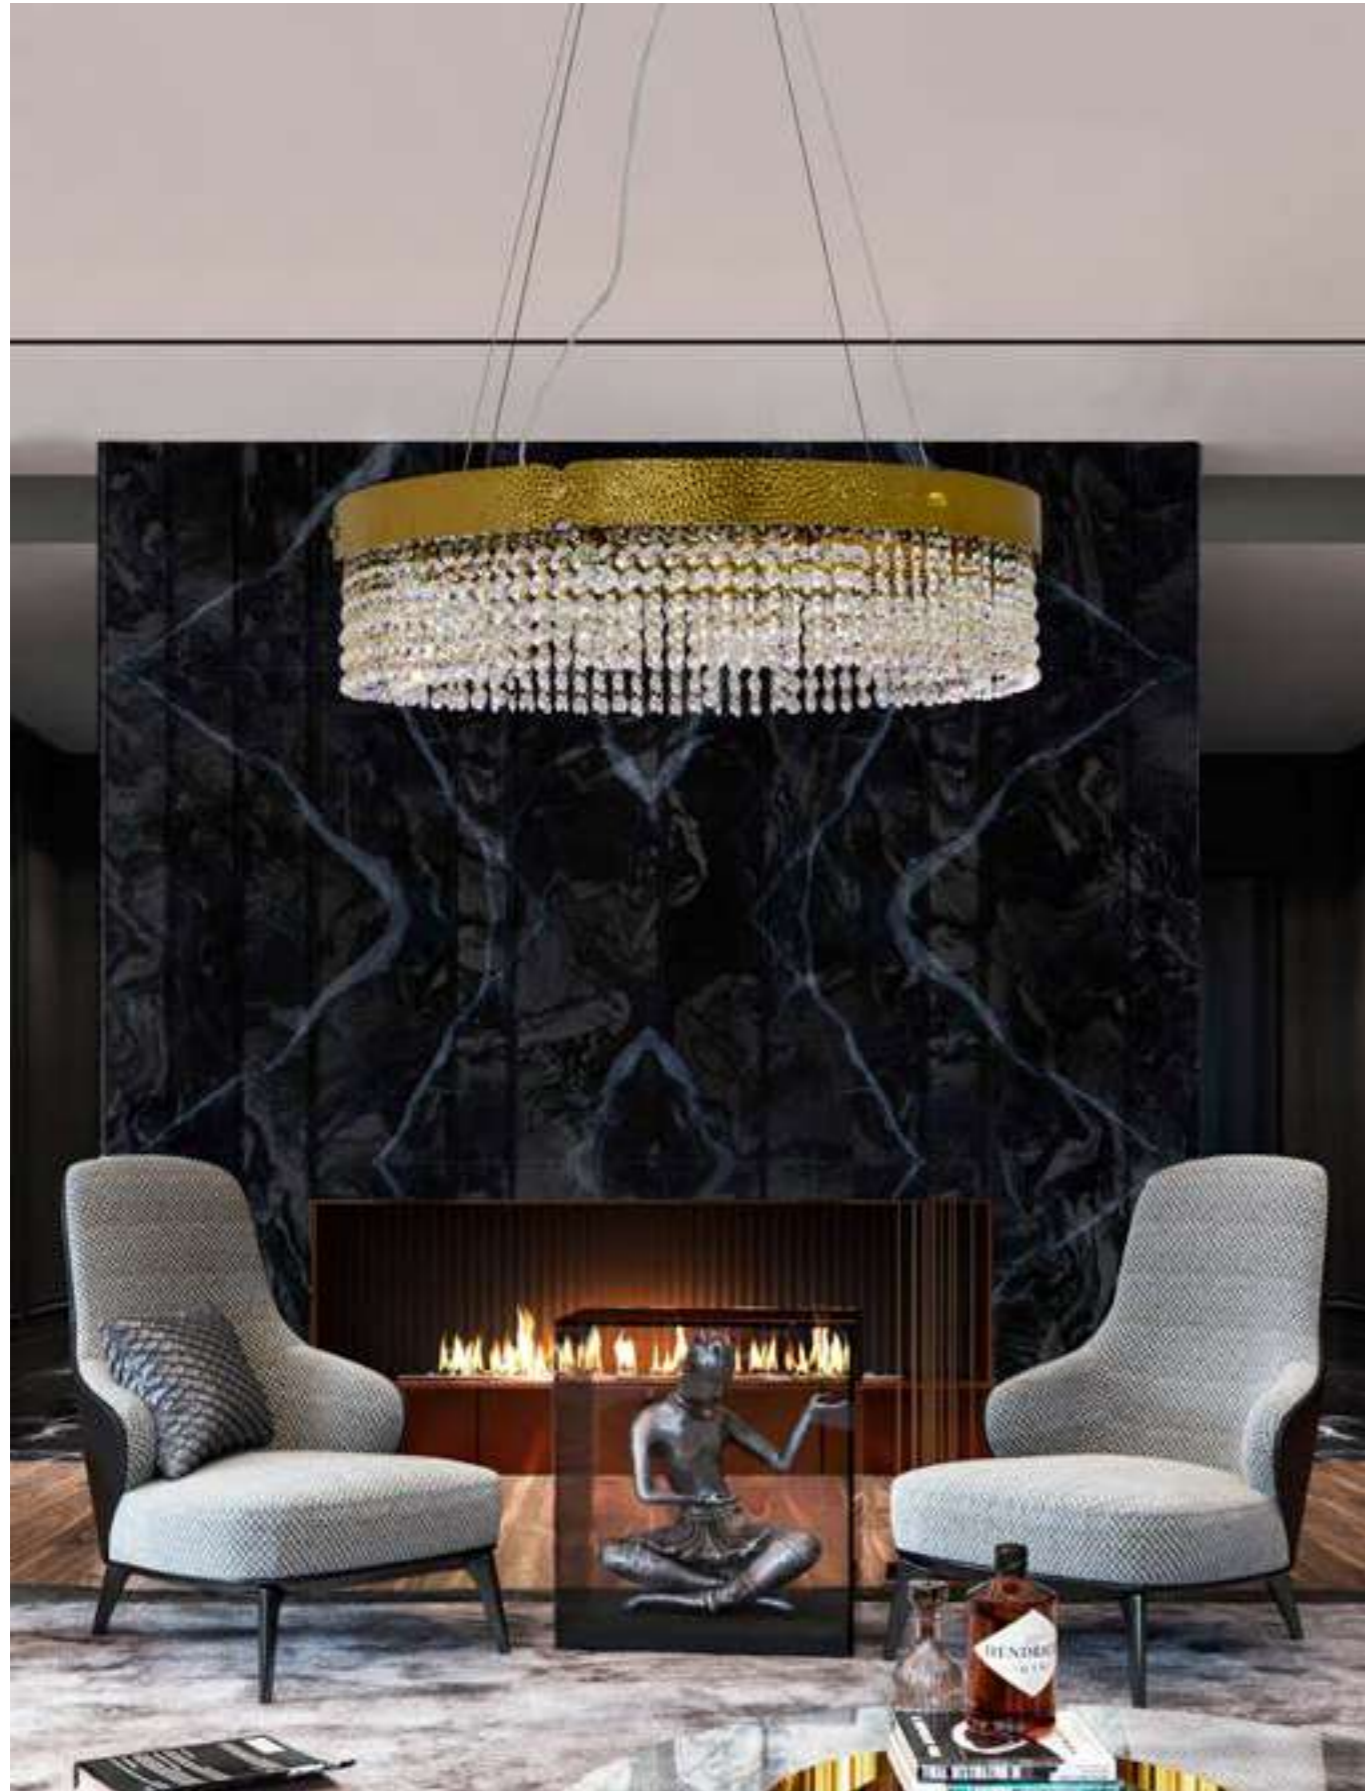

REF.: 8213D60G
DIMENSIONS
HEIGHT: 16 cm
DIAM: 60 cm
CORD HEIGHT: 150 cm (adjustable)

MATERIALS
STAINLESS STEEL | CRYSTAL
BULB: G9 10x3W

FINISHES