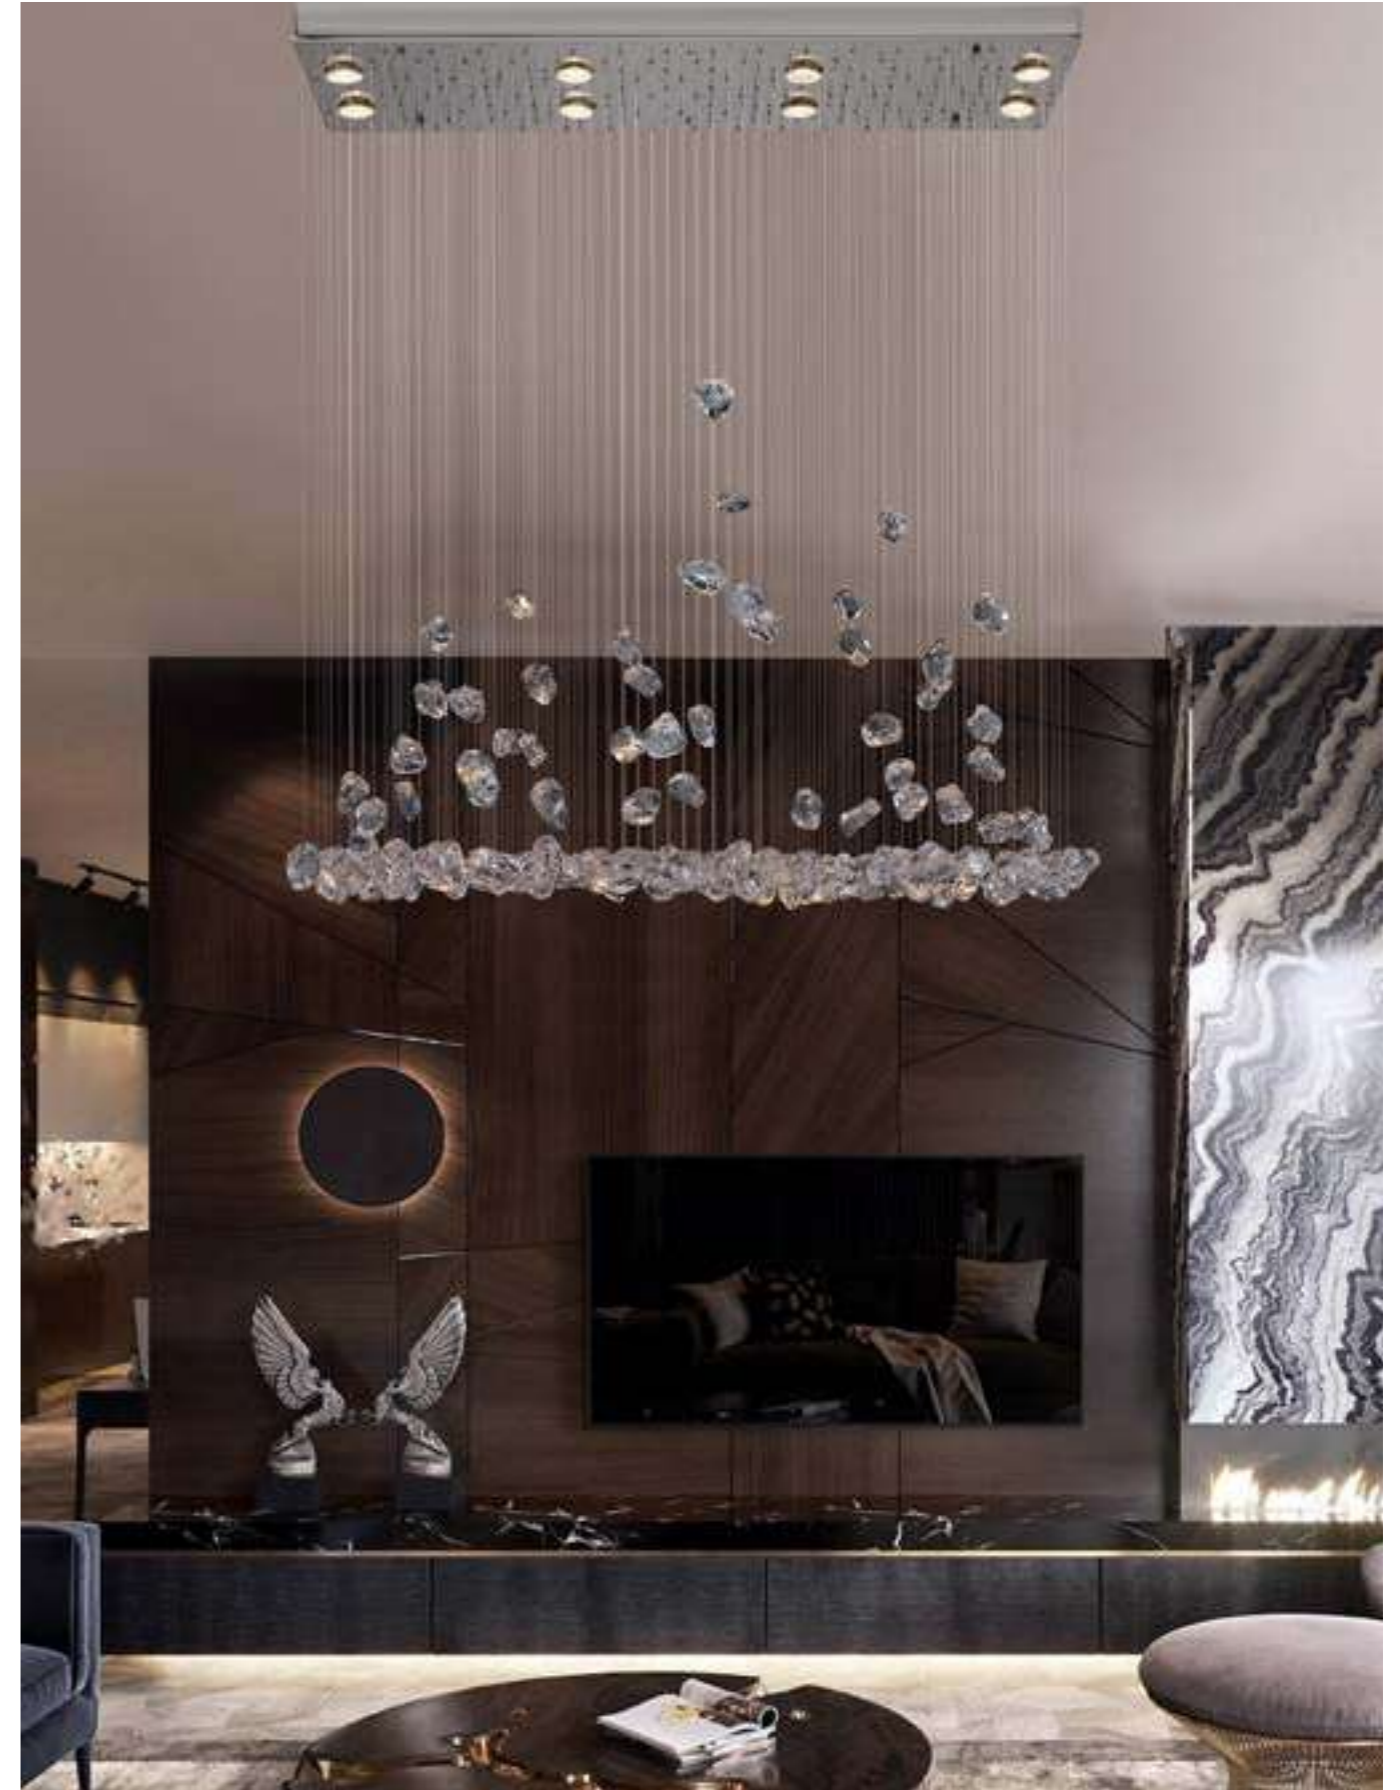

MATERIALS
STAINLESS STEEL

FINISHES

LINE FLINST

[BACK TO INDEX](#)

REF.: 8187D60C
DIMENSIONS
HEIGHT: 200 cm
DIAM: 60 cm
CORD HEIGHT: 200 cm (adjustable)

MATERIALS
STAINLESS STEEL | GLASS
BULB: E27 15x40W

FINISHES
 

LINE MEDUSA

REF.: 8208L80C

DIMENSIONS
HEIGHT: 75 cm
WIDTH: 80 cm
DEPTH: 10 cm
WIRES HEIGHT: 120 cm (adjustable)

MATERIALS
STAINLESS STEEL | CRYSTAL
BULB: LED Strip 10W

FINISHES
● ●

LINE STONES

[BACK TO INDEX](#)

REF.: 8174L100C

DIMENSIONS
HEIGHT: 115 cm
WIDTH: 100 cm
DEPTH: 40 cm

MATERIALS
STAINLESS STEEL | GLASS
BULB: GU10 8x5W

FINISHES
● ●

LINE AQUÁRIO

REF.: 8179L100C

DIMENSIONS
HEIGHT: 80 cm
WIDTH: 100 cm
DEPTH: 30 cm