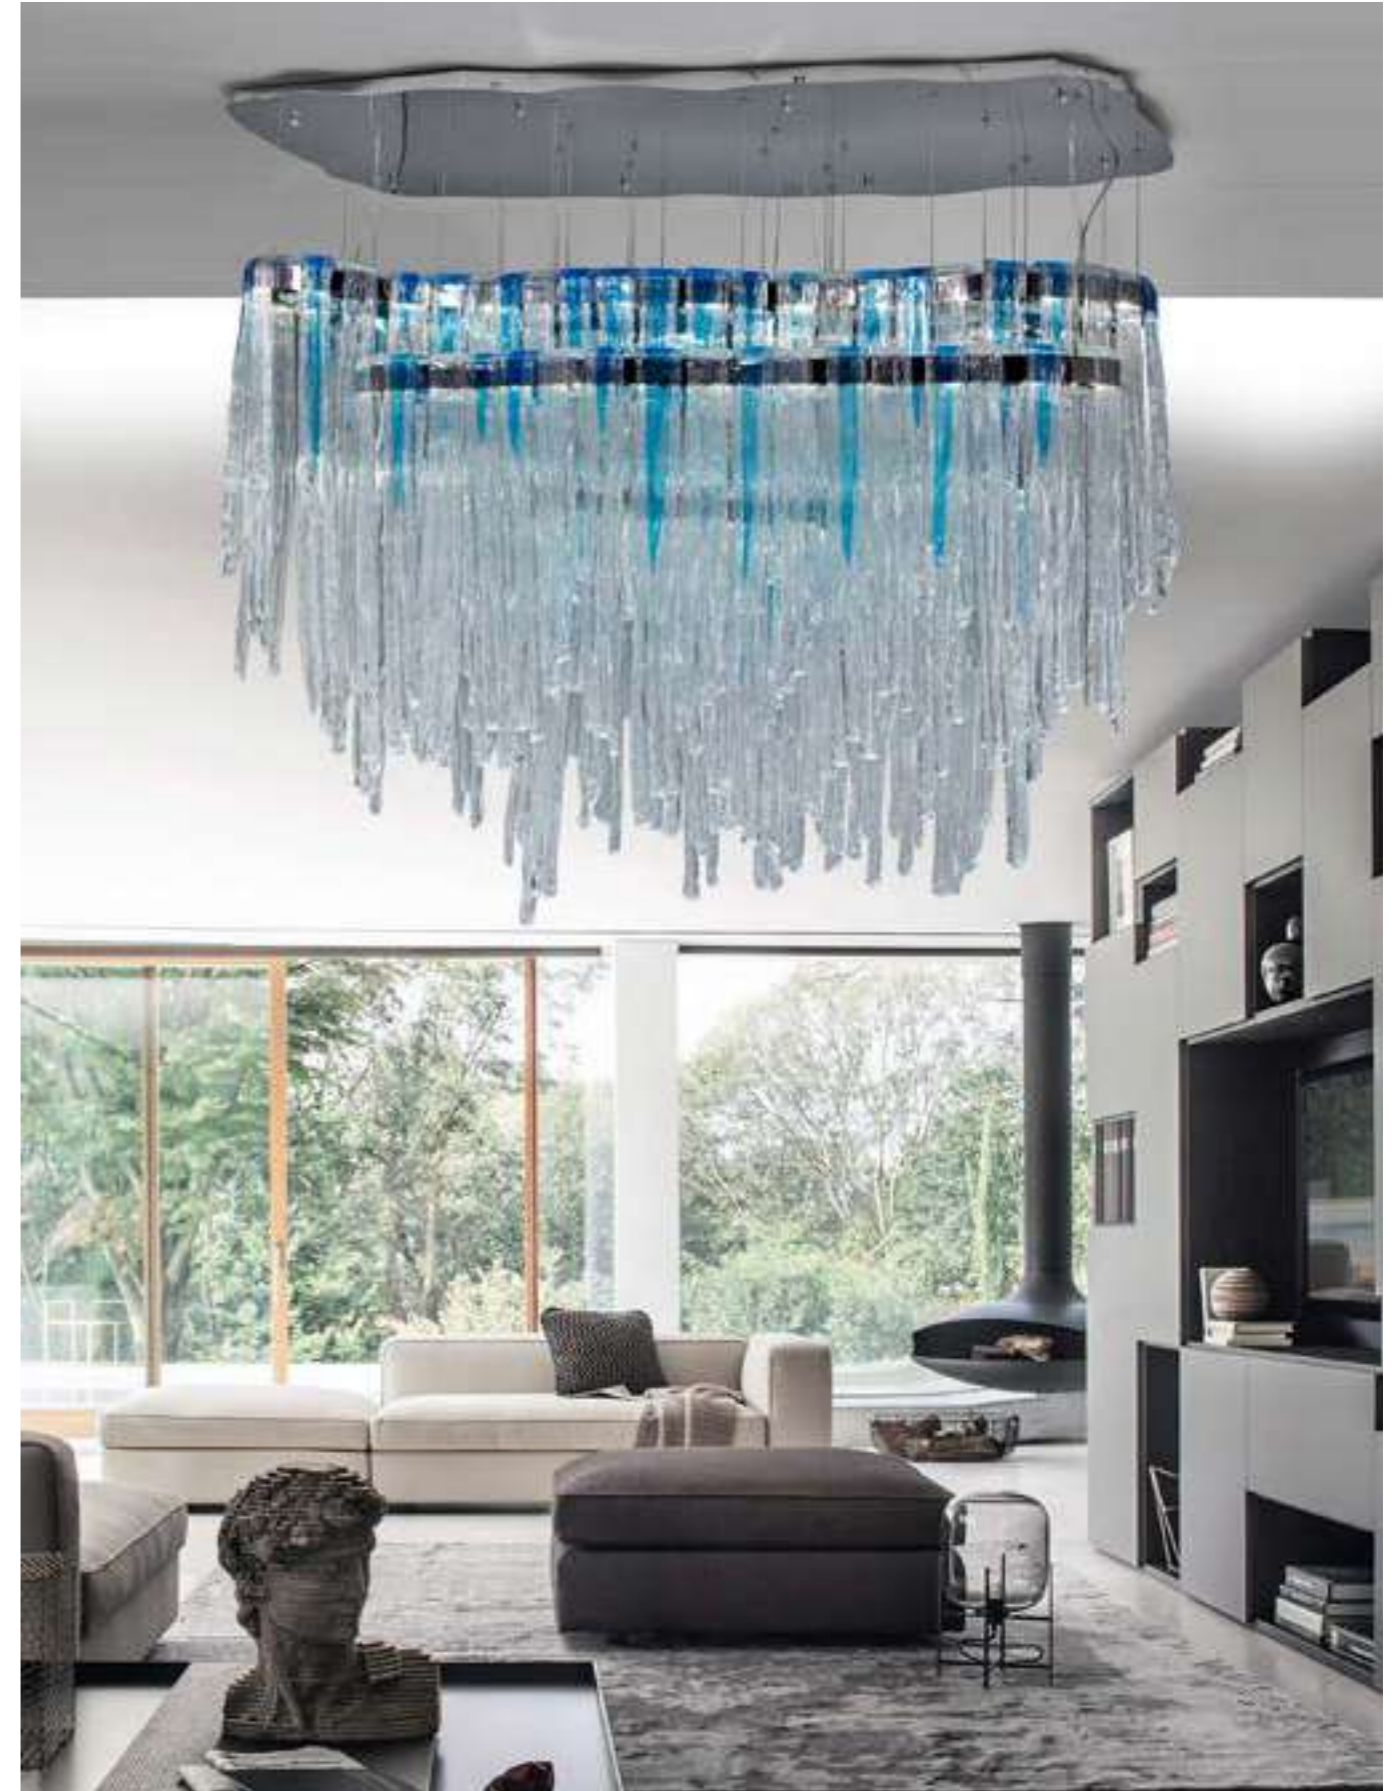

MATERIALS
 STAINLESS STEEL | GLASS
BULB: G9 16x40W

FINISHES

REF.: 8167L134C

DIMENSIONS
HEIGHT: 120 cm
WIDTH: 134 cm
DEPTH: 66 cm
CORD HEIGHT: 120 cm (adjustable)

MATERIALS
 STAINLESS STEEL | GLASS
BULB: G9 46x40W

FINISHES

REF.: 8594C

DIMENSIONS
HEIGHT: 40 cm
WIDTH: 20 cm
DEPTH: 15 cm

MATERIALS
 STAINLESS STEEL | CRYSTAL
BULB: LED STRIP 24W

FINISHES

REF.: 8194D60C

DIMENSIONS
HEIGHT: 30 cm
WIDTH: 60 cm
DEPTH: 30 cm
CORD HEIGHT: 120 cm (adjustable)