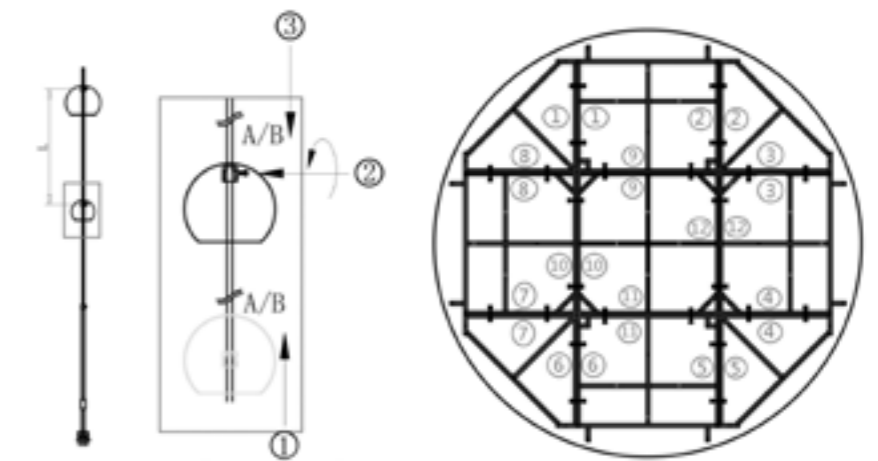

LIGHTING PROJECTS

HUNDREDS SUCCESSFUL PROJECTS, K-LIGHTING PREMIUM TURNED THEIR ATTENTION TO THIS UNLIMITED AREA OF LIGHTING DESIGN